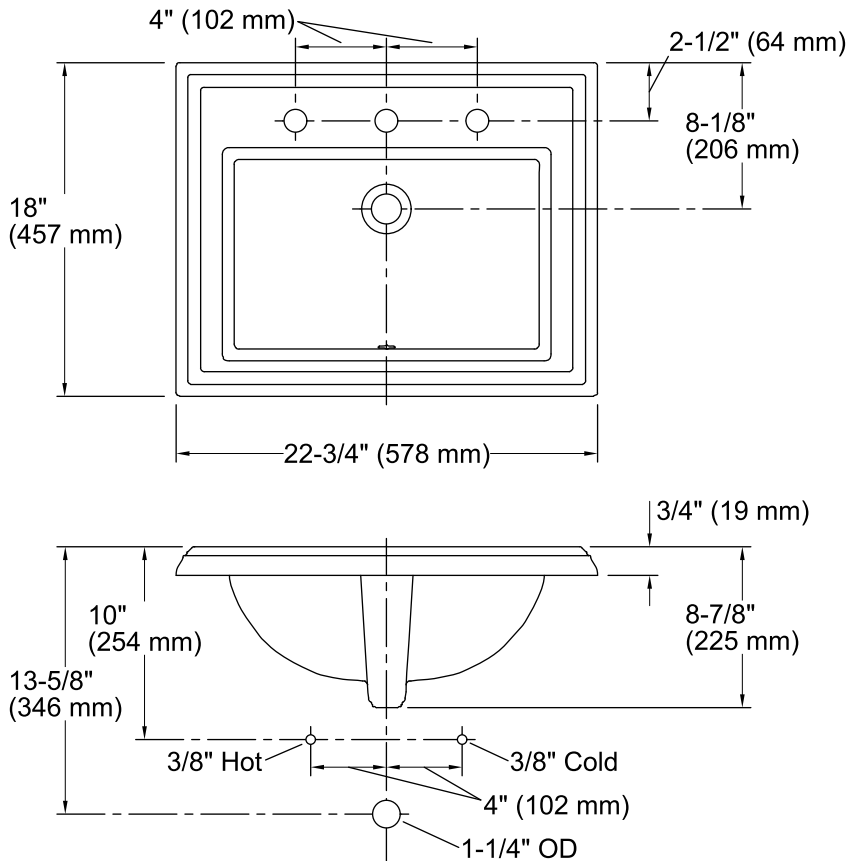

Features

- Vitreous china.
- Drop-in.
- Rectangular basin.
- With overflow.
- 8-inch centers.
- Coordinates with other products in the Memoirs collection.
- 22-3/4" (578 mm) x 18" (457 mm)

Recommended Accessories

Technical Information

All product dimensions are nominal.

Bowl configuration:	Single
Installation:	Drop-In
Bowl area (Only)	Length: 17" (432 mm) Width: 10" (254 mm) Water depth: 5" (127 mm)
Number of deck holes:	3
Faucet hole(s):	1-3/8" (35 mm)
Drain hole:	1-3/4" (44 mm)
Template:	Drop-in, 1003676, required, included