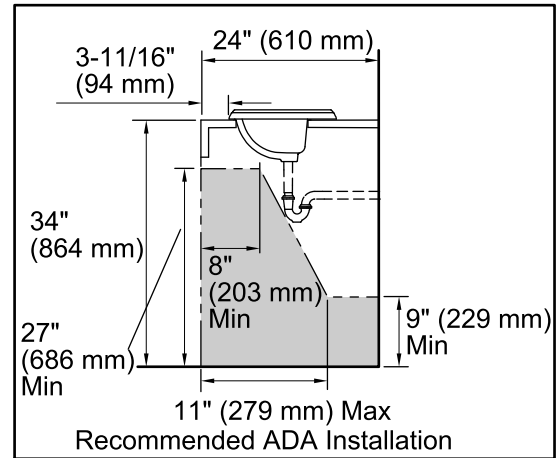

Features

- Vitreous china.
- Drop-in.
- Rectangular basin.
- With overflow.
- 8-inch centers.
- Coordinates with other products in the Memoirs collection.
- 22-3/4" (578 mm) x 18" (457 mm)

Recommended Accessories

Technical Information

All product dimensions are nominal.

Bowl configuration:	Single
Installation:	Drop-In
Bowl area (Only)	Length: 17" (432 mm) Width: 10" (254 mm) Water depth: 5" (127 mm)
Number of deck holes:	3
Faucet hole(s):	1-3/8" (35 mm)
Drain hole:	1-3/4" (44 mm)
Template:	Drop-in, 1003676, required, included