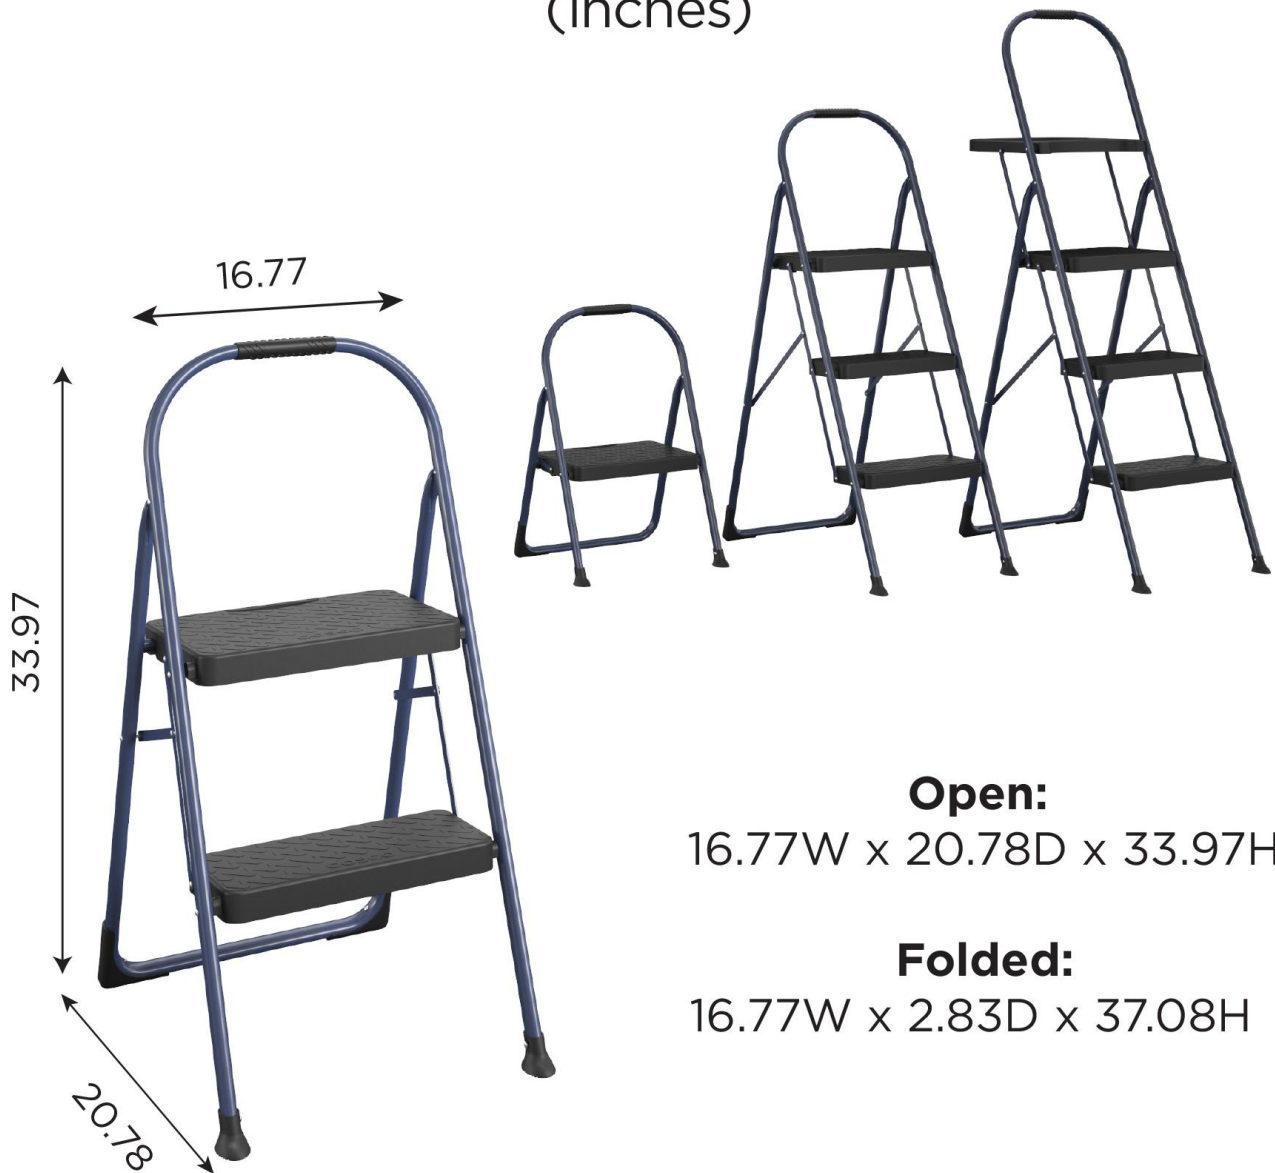

Dimensions (inches)

Open:

16.77W x 20.78D x 33.97H

Folded:

16.77W x 2.83D x 37.08H