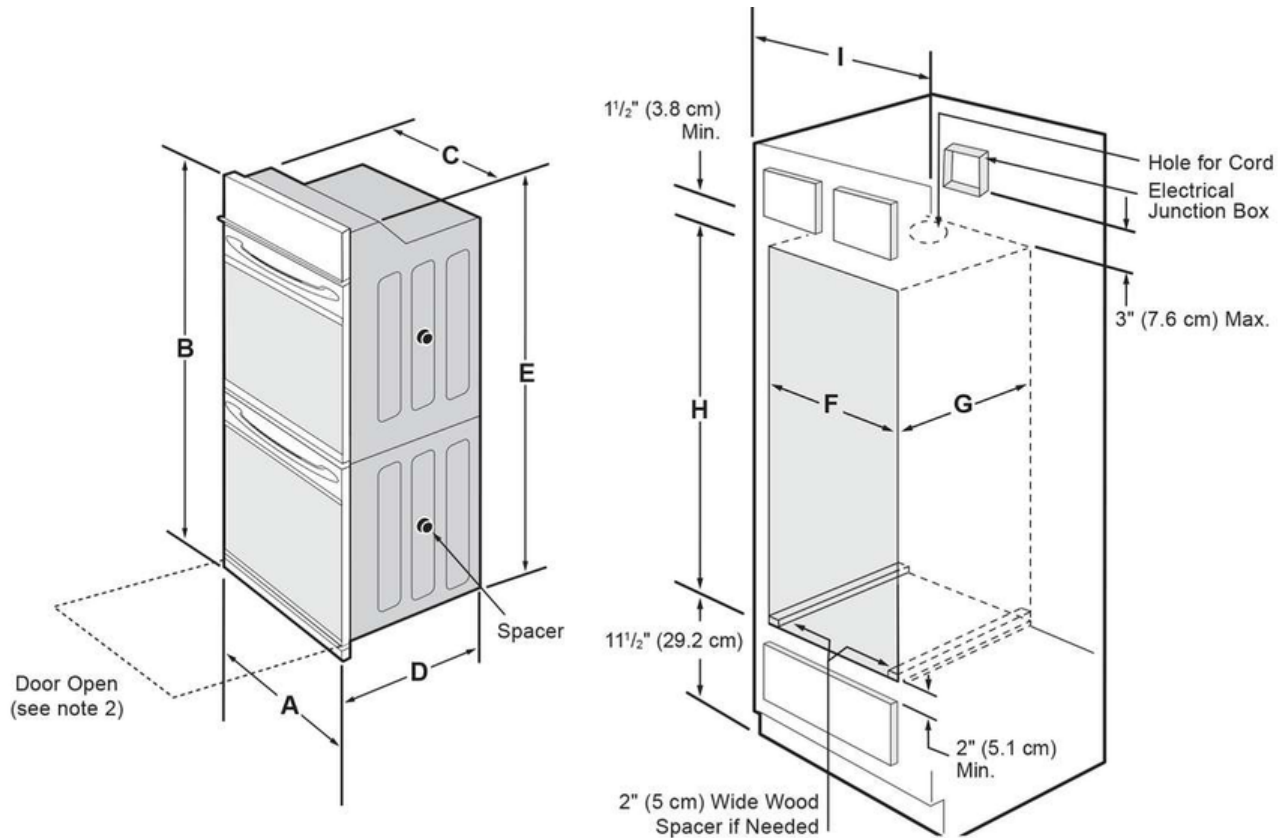

FCWD2727AS, FCWD2727AW, FCWD2727AB

Version : 09/21

NOTES:

1. Allow at least 21" (53.3 cm) clearance in front of oven for door depth when it is open.
2. Dimension G (cutout depth) is critical to the proper installation of the built-in oven. If the oven trim does not butt against the cabinet, or if noise is heard on convection models, verify dimension G to assure it is according to the required dimension.
3. For a cutout height greater than 49³/₈" (125.4) add 2" (5 cm) wide wood shims of appropriate height to each side of the opening under the appliance side rails. You can order a larger bottom trim through a service center.
4. If the junction box is below the oven, longer conduit cables are available through a service center.

PRODUCT DIMENSIONS					
A	B	C	D		E
27 (68.6)	50 ⁷ / ₈ (129.2)	24 ⁵ / ₈ (62.5)	24 ³ / ₄ (62.9)		48 ⁵ / ₈ (123.5)
CUTOUT DIMENSIONS AND CABINET WIDTH					
F		G	H. Standard Height (**Others, see note 3)		I
Min.	Max.	Min.	Min.	Max.	
24 ⁷ / ₈ (63.2)	25 ¹ / ₄ (64.1)	24 (61.0)	48 ⁷ / ₈ (124.1)	50 ¹ / ₄ (127.6)	27 ¹ / ₈ (68.9) Min