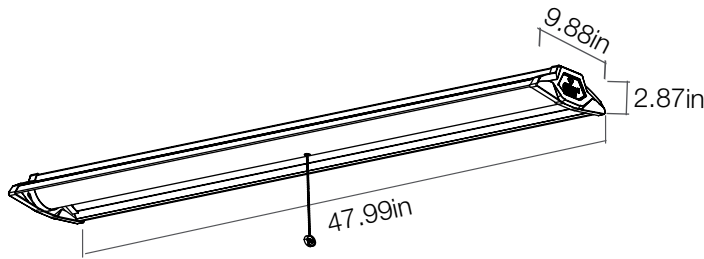

PRODUCT SPECIFICATIONS

4 ft LED High Output Shoplight

55704141
SKU# 1005608273

SPECIFICATIONS	
Model Number	55704141
SKU	1005608273
OSMID	313873364
Power	60W
AC Voltage, Frequency	120V, 60Hz
Color Temp (nom.)	4000K
Operation Temp	-4°F ~ 113°F
CRI	80
Lumen Output (min.)	5500 lm
Dimming	NO
Lifetime Rating	50000Hrs
Efficacy	91 lm/watt

ADVANTAGES

- 50,000 Hours of Continuous Use
- 5 Year Warranty
- On/Off Pull Chain and 5 ft Plug in Cord
- Linkable up to 5 Units or 300 Wattage

APPLICATIONS

Suitable for Damp Locations

HANGING MOUNT

PACKAGING	
Weight (±0.5 lb)	6.17 lbs
Size (L x W x H) (±0.1 in)	47.99in x 9.88in x 2.87in
Box Dimensions	51.14in x 11.65in x 4.69in
Gross Weight	7.87 lbs
UPC	849489072104