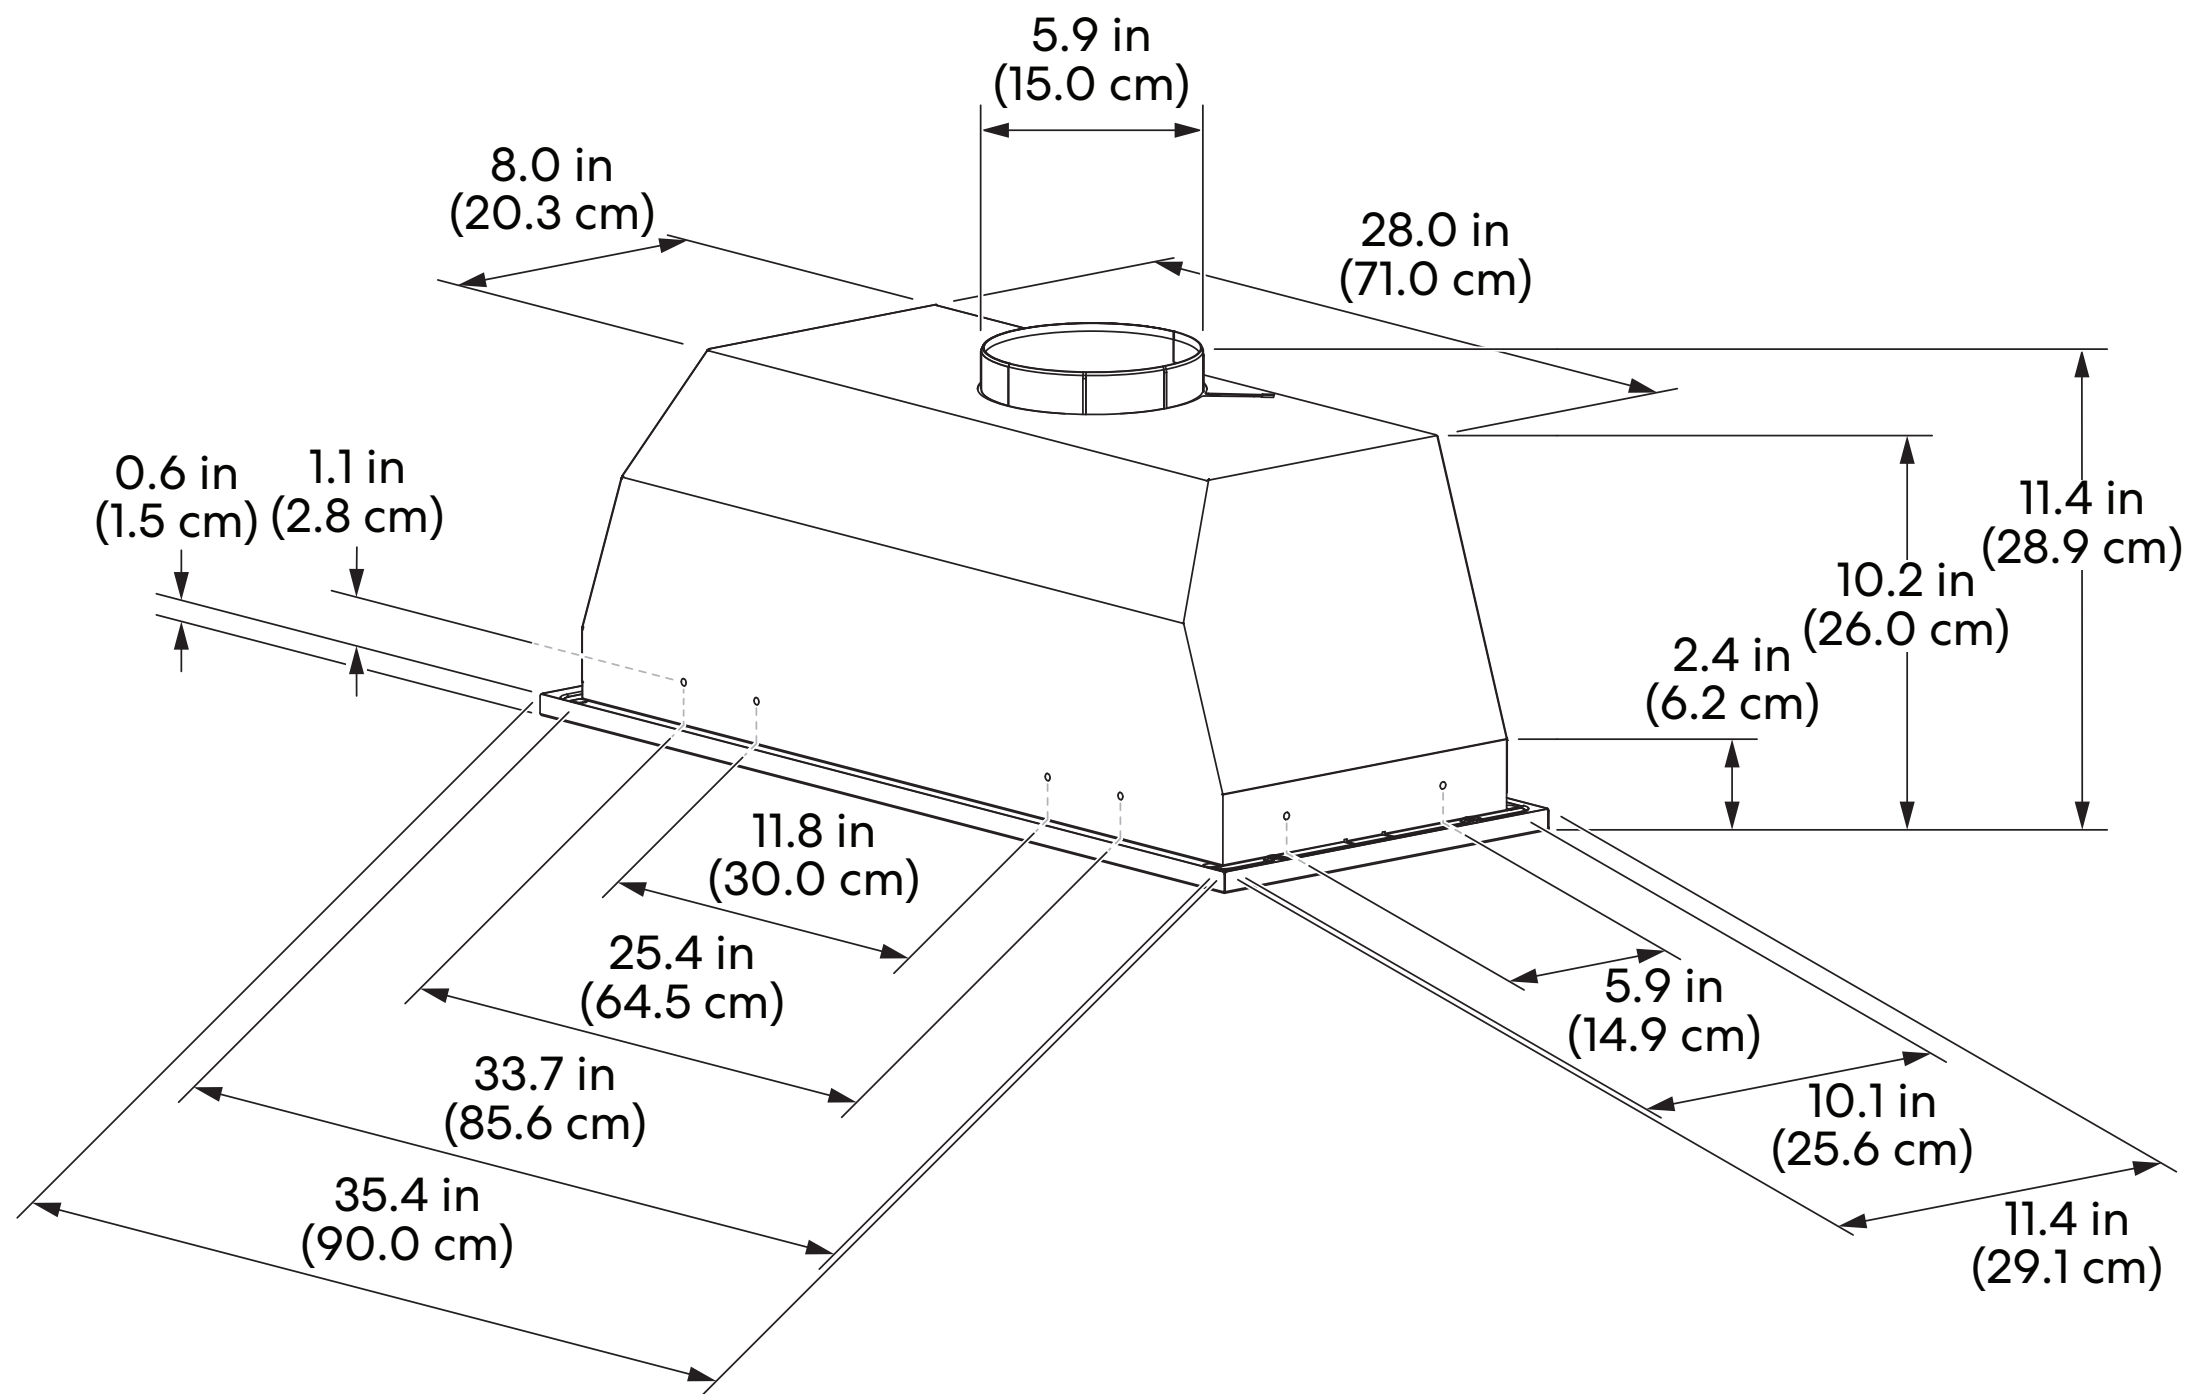

SPECIFICATIONS

COS-36IRHP Range Hood

Size	36 Inch
Mounting Type	Insert
Controls	Push Button
Filters	3 x Stainless Steel Baffle Filters
Material	430 Grade Stainless Steel
Air Flow	380 CFM
Noise Level	45 dB*
Vent Style	External
Lighting	2 x Front LED
Voltage	120V / 60Hz
Wattage	193W
Included Components	Bulb(s), Damper, Exhaust Vent, Fan Hardware, Installation Kit, Power Cord

DIMENSIONS

COS-36IRHP Range Hood

Dimensions (WxDxH): 35.4" x 11.4" x 11.4"