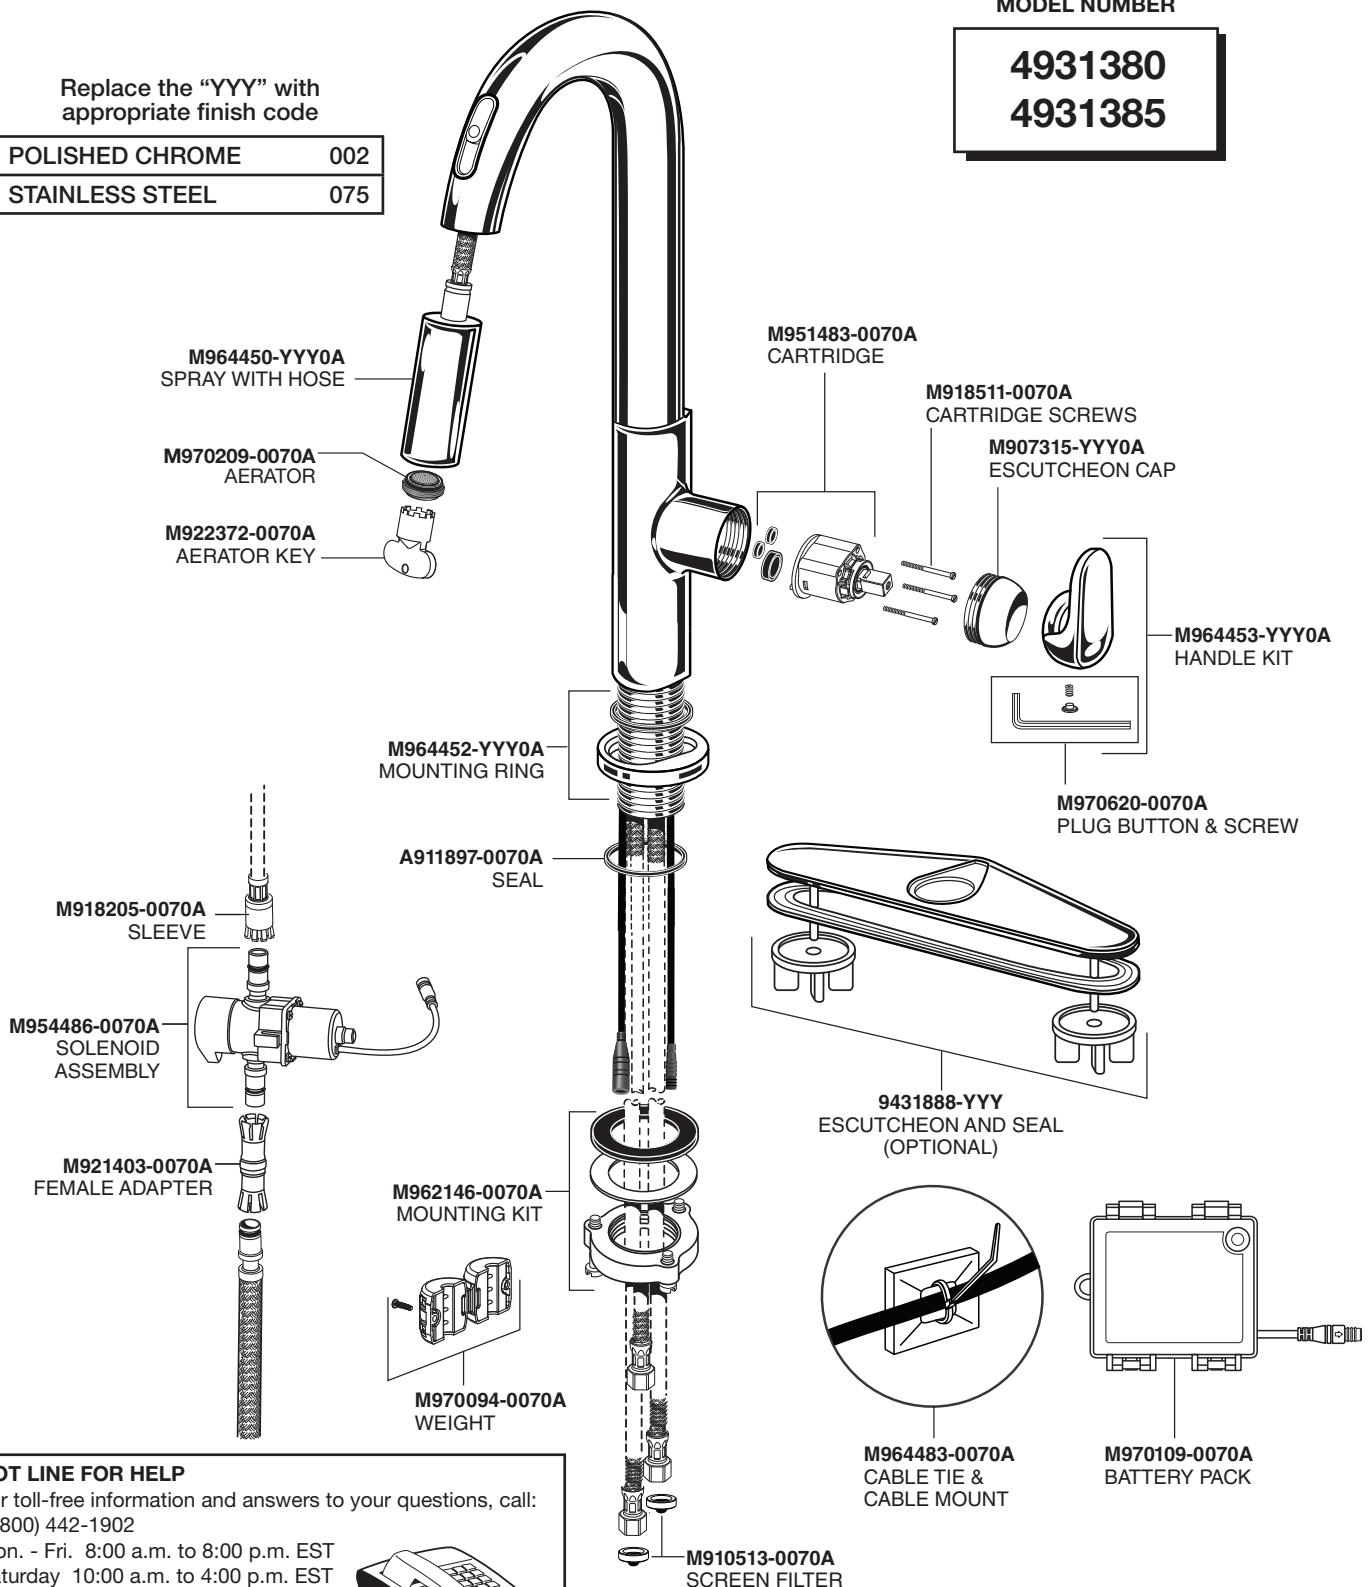

## BEALE™ ELECTRONIC PULL-DOWN KITCHEN FAUCET

MODEL NUMBER

**4931380**

**4931385**

Replace the "YYY" with appropriate finish code

POLISHED CHROME	002
STAINLESS STEEL	075