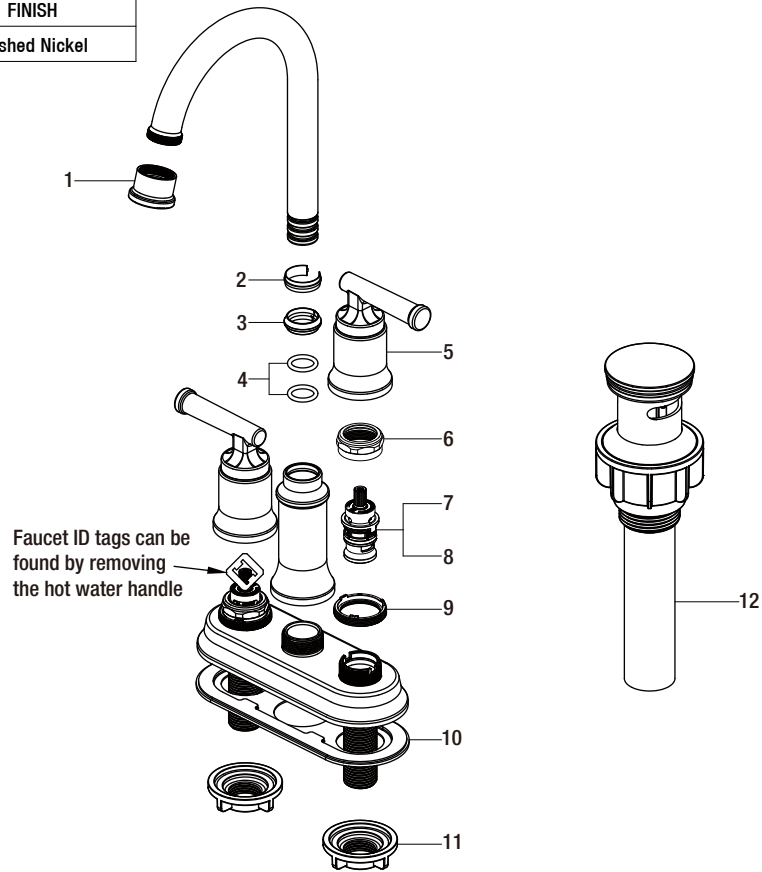

# Replacement Parts List

Oswell 4 in. Centerset 2-Handle High-Arc Bathroom  
Faucet in Brushed Nickel

MODEL	SKU #	FINISH
HD67083W-6004	312673425	Brushed Nickel

Many replacement parts can be purchased online or at your local store. Please use the table below to identify the part SKU number needed, go to [HOMEDEPOT.COM](http://HOMEDEPOT.COM), and check for online and store availability. If you can't find the part you are looking for, please call 1-855-HD-GLACIER.

Part	Description	Part #	Internet SKU #	Store SKU #
1	Aerator	RP1371104		
2	Wearable Ring	RP70077		
3	Clip	RP70023		
4	O-Ring	RP60008		
5	Handle Assembly	RP1371004		
6	Bonnet Nut	RP70723		
7	Cartridge H	RP20079		

Part	Description	Part #	Internet SKU #	Store SKU #
8	Cartridge C	RP20080		
9	Connector	RP70724		
10	Gasket	RP80729		
11	Mounting Nut	RP56001	<a href="https://www.homedepot.com/p/203193994">203193994</a>	579276
12	Press Pop-Up Assembly	RP4026904		