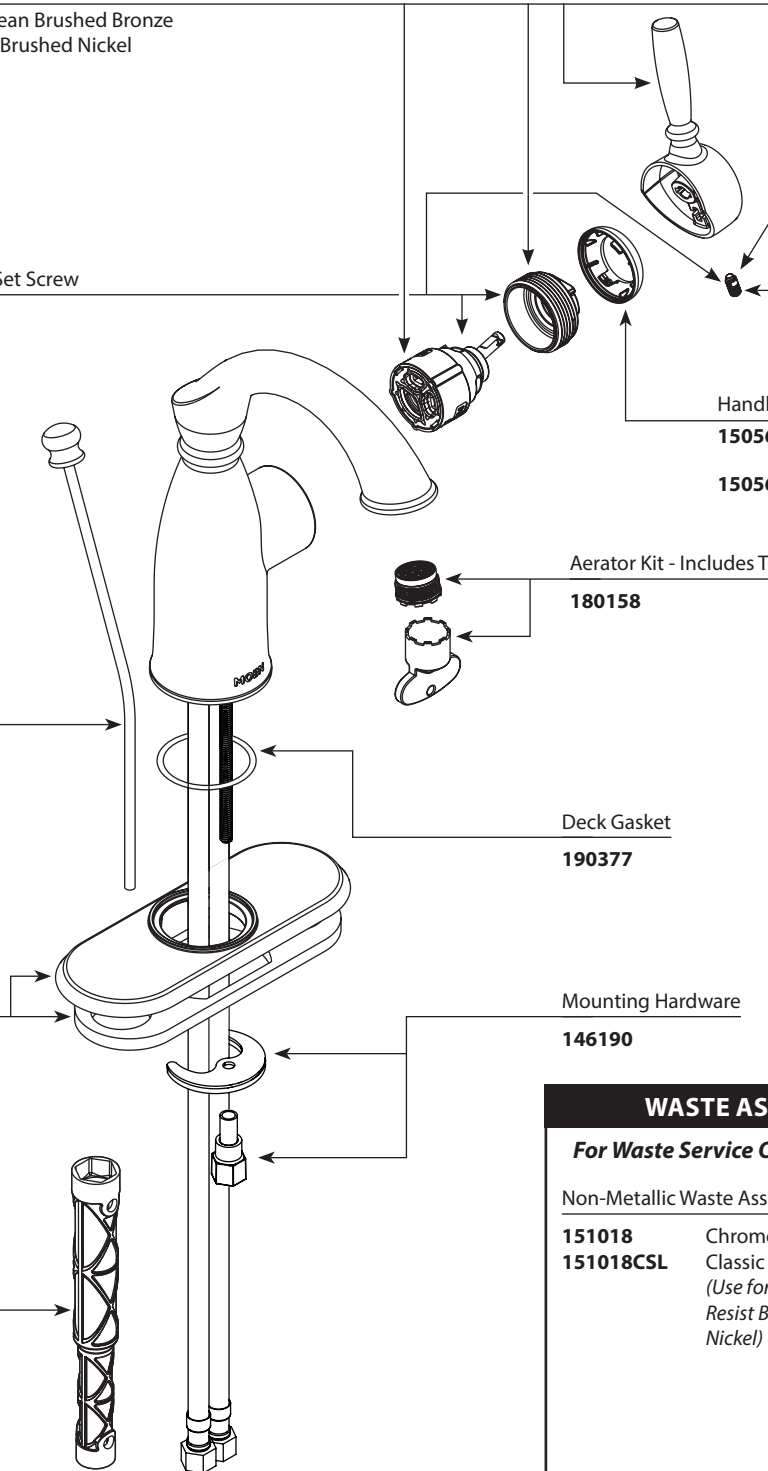

■ Order by Part Number

Handle Kit

- 189812BRB** Mediterranean Brushed Bronze
- 189812SRN** Spot Resist Brushed Nickel

Cartridge, Cartridge Nut & Set Screw

160657

Set Screw
(Requires 3/32" hex key)
155023

Handle Dome

- 150565BRB** Mediterranean Brushed Bronze
- 150565SRN** Spot Resist Brushed Nickel

Aerator Kit - Includes Tool

180158

Lift Rod

- 141316BRB** Mediterranean Brushed Bronze
- 141316SRN** Spot Resist Brushed Nickel

Deck Gasket

190377

Deck Plate Kit

- 150568BRB** Mediterranean Brushed Bronze
- 150568SRN** Spot Resist Brushed Nickel

Mounting Hardware

146190

Mounting Tool

118305

WASTE ASSEMBLIES

For Waste Service Order Full Assembly

Non-Metallic Waste Assembly		
151018	Chrome	
151018CSL	Classic Stainless (Use for Spot Resist Brushed Nickel)	