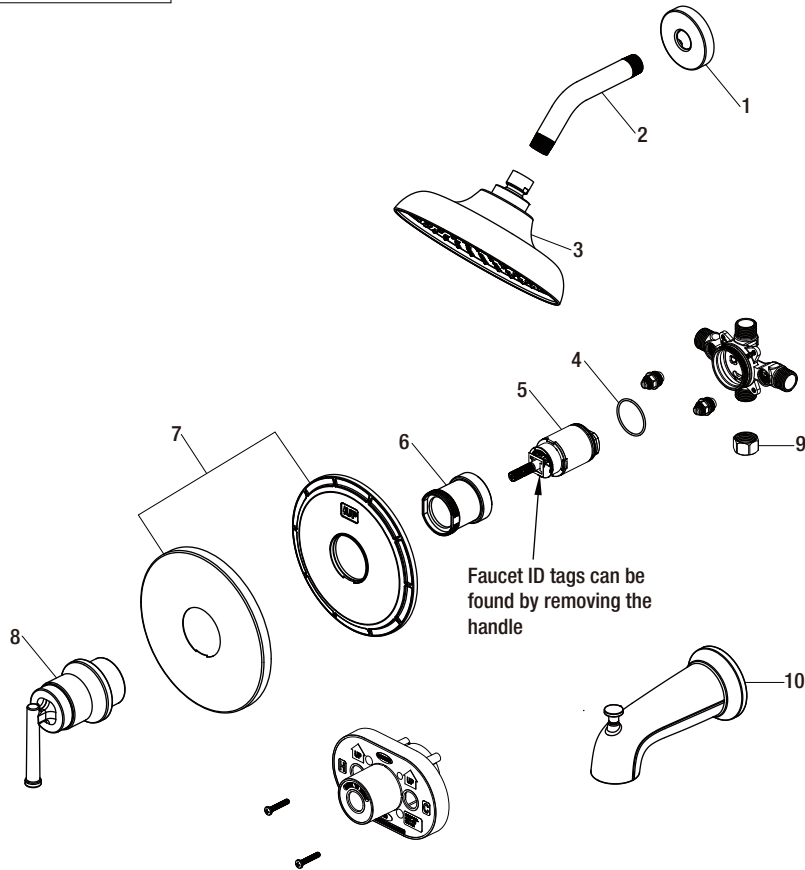

## Replacement Parts List

Oswell 1-Spray Single-Handle 1-Spray Tub/Shower in Matte Black

MODEL	SKU #	FINISH
HD873X-1910H	1005129783	Matte Black

Many replacement parts can be purchased online or at your local store. Please use the table below to identify the part SKU number needed, go to [HOMEDEPOT.COM](https://www.homedepot.com), and check for online and store availability. If you can't find the part you are looking for, please call 1-855-HD-GLACIER.

Part	Description	Part #	Internet SKU #	Store SKU #
1	Shower Flange	RP3804910H		
2	Shower Arm	RP3805410H		
3	Shower Head	RP3845710H		
4	O-Ring	RP60130		
5	Cartridge	RP20124		

Part	Description	Part #	Internet SKU #	Store SKU #
6	Bonnet Nut	RP7072601		
7	Escutcheon	RP8052910H		
8	Handle Assembly	RP1371410H		
9	Plug	RP70365		
10	Spout	RP3310410H		