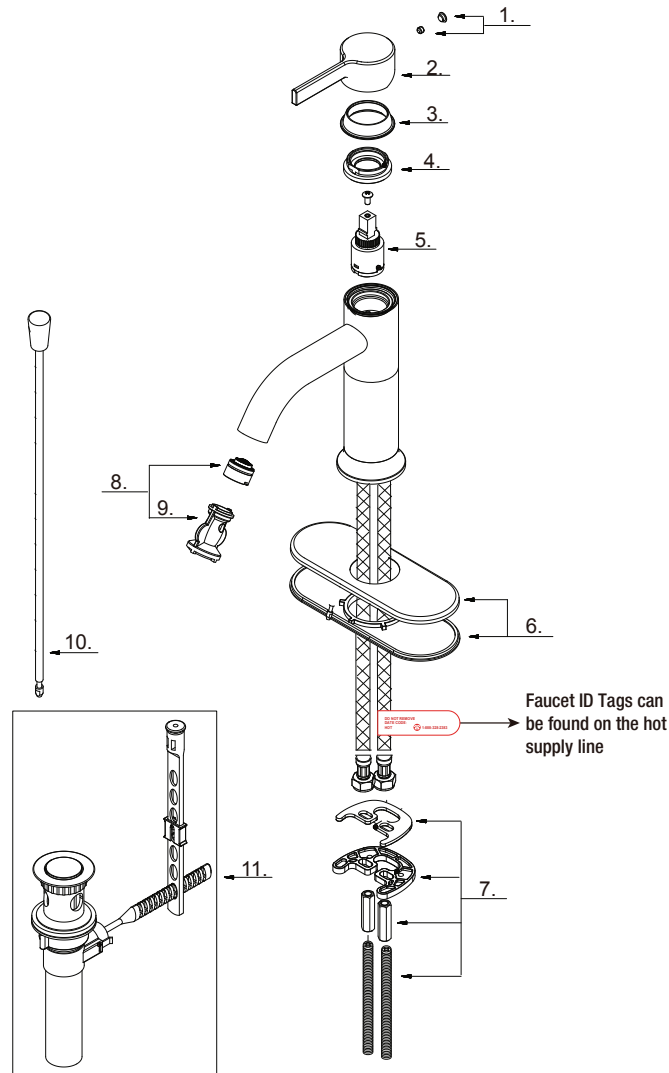

Glacier Bay Ryden Single Handle Bathroom Faucet

MODEL	SKU#	OMSID	FINISH
FS1A9277CP	1005492729	313477666	Chrome
FS1A9277BNV	1005452262	313502487	Brushed Nickel
FS1A9277BL	1005445911	313477667	Matte Black
FS1A9277CZ	1005445910	313477670	Brushed Bronze

Part	Description	Part No.	Store SKU
1	Index Botton	A66D558	
2	Metal Handle	A079207	
3	Handle Trim Ring	A508038	
4	Adjusting Ring	A104259	
5	Ceramic Disc Cartridge	A507906N	
6	Deck Plate Assembly	A66F594	

Part	Description	Part No.	Store SKU
7	Mounting Hardware	A603196	
8	Aerator Kit 1.2gpm	A66D658N-T	
9	Aerator Wrench	A031245	
10	Lift Rod	A025630	
11	Pop-Up Drain Assembly	A505032	