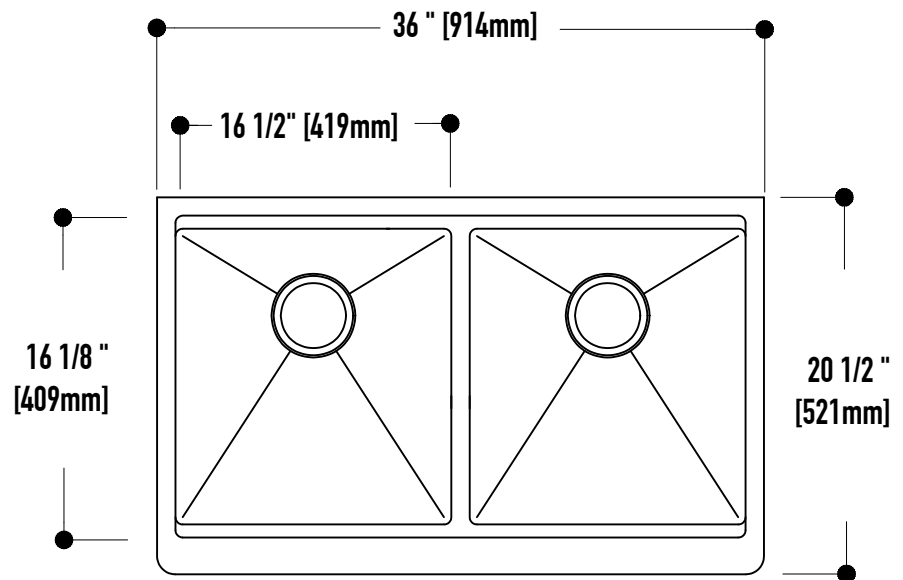

OXFORD APRON FRONT STAINLESS STEEL DOUBLE BOWL FARMHOUSE KITCHEN SINK WITH ACCESSORIES

MODEL NUMBER	SINK TYPE
VGS3620BLFA	Farmhouse Sink

SINK DESCRIPTION

- 16 gauge, stainless steel
- 304 Stainless Steel
- Zero radius corners
- Elegant and functional drain grooves
- Long-lasting, easy-to-clean, satin finish
- Sound-muting insulation
- Rear drain placement

SINK DIMENSIONS

Bowl Size	16 1/2" x 16 1/8"
Sink Depth	10"
Exterior	36" x 20 1/2"
Gauge	16

PACKING LIST

- Sink
- 2 Drain cover
- 2 Grid
- Cutting board
- 2 Strainer
- Roll up drying rack

TOP VIEW