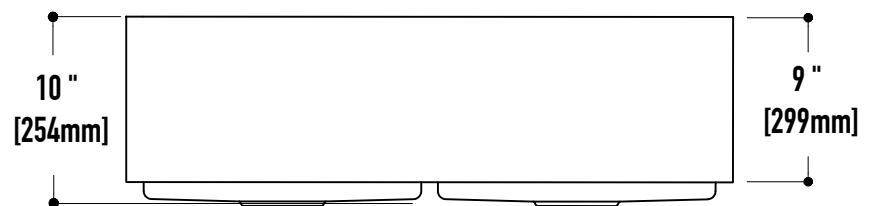

OXFORD APRON FRONT STAINLESS STEEL DOUBLE BOWL FARMHOUSE KITCHEN SINK WITH ACCESSORIES

MODEL NUMBER	SINK TYPE
VGS3620BLFA	Farmhouse Sink

SINK DESCRIPTION

- 16 gauge, stainless steel
- 304 Stainless Steel
- Zero radius corners
- Elegant and functional drain grooves
- Long-lasting, easy-to-clean, satin finish
- Sound-muting insulation
- Rear drain placement

SINK DIMENSIONS

Bowl Size	16 1/2" x 16 1/8"
Sink Depth	10"
Exterior	36" x 20 1/2"
Gauge	16

PACKING LIST

- Sink
- 2 Drain cover
- 2 Grid
- Cutting board
- 2 Strainer
- Roll up drying rack

FRONT VIEW