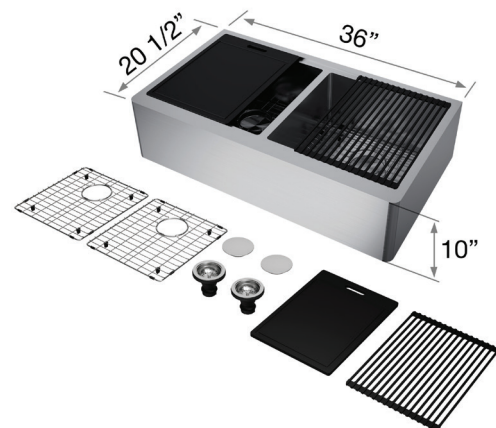

### SINK DESCRIPTION

- 16 gauge, stainless steel
- 304 Stainless Steel
- Zero radius corners
- Elegant and functional drain grooves
- Long-lasting, easy-to-clean, satin finish
- Sound-muting insulation
- Rear drain placement

### SINK DIMENSIONS

Bowl Size	16 1/2" x 16 1/8"
Sink Depth	10"
Exterior	36" x 20 1/2"
Gauge	16

### PACKING LIST

- Sink
- 2 Drain cover
- 2 Grid
- Cutting board
- 2 Strainer
- Roll up drying rack

TOP VIEW

FRONT VIEW