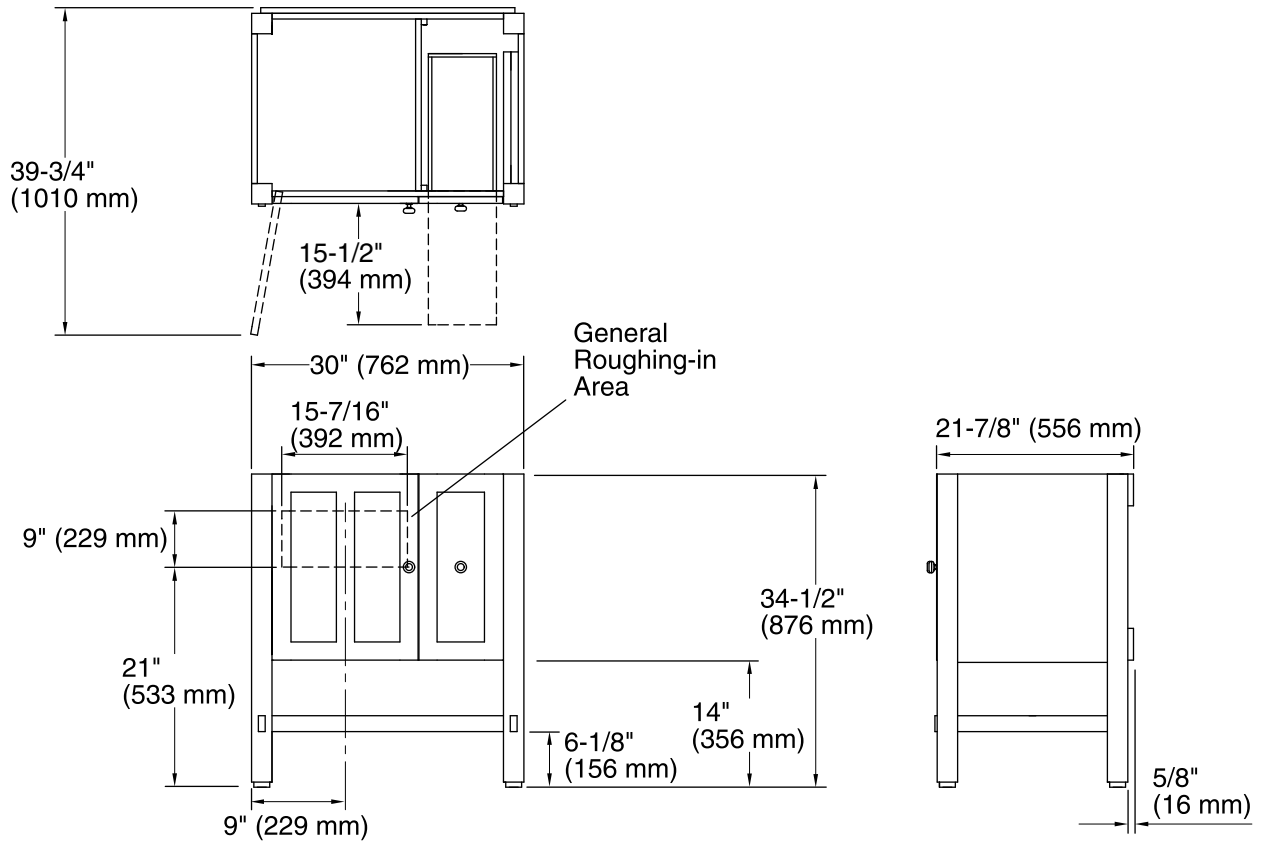

Technical Information

All product dimensions are nominal.

Vanity type: Standard

Notes

Install this product according to the installation guide.

The finished wall must be straight and plumb to ensure proper support of the vanity and alignment of the sink and door.