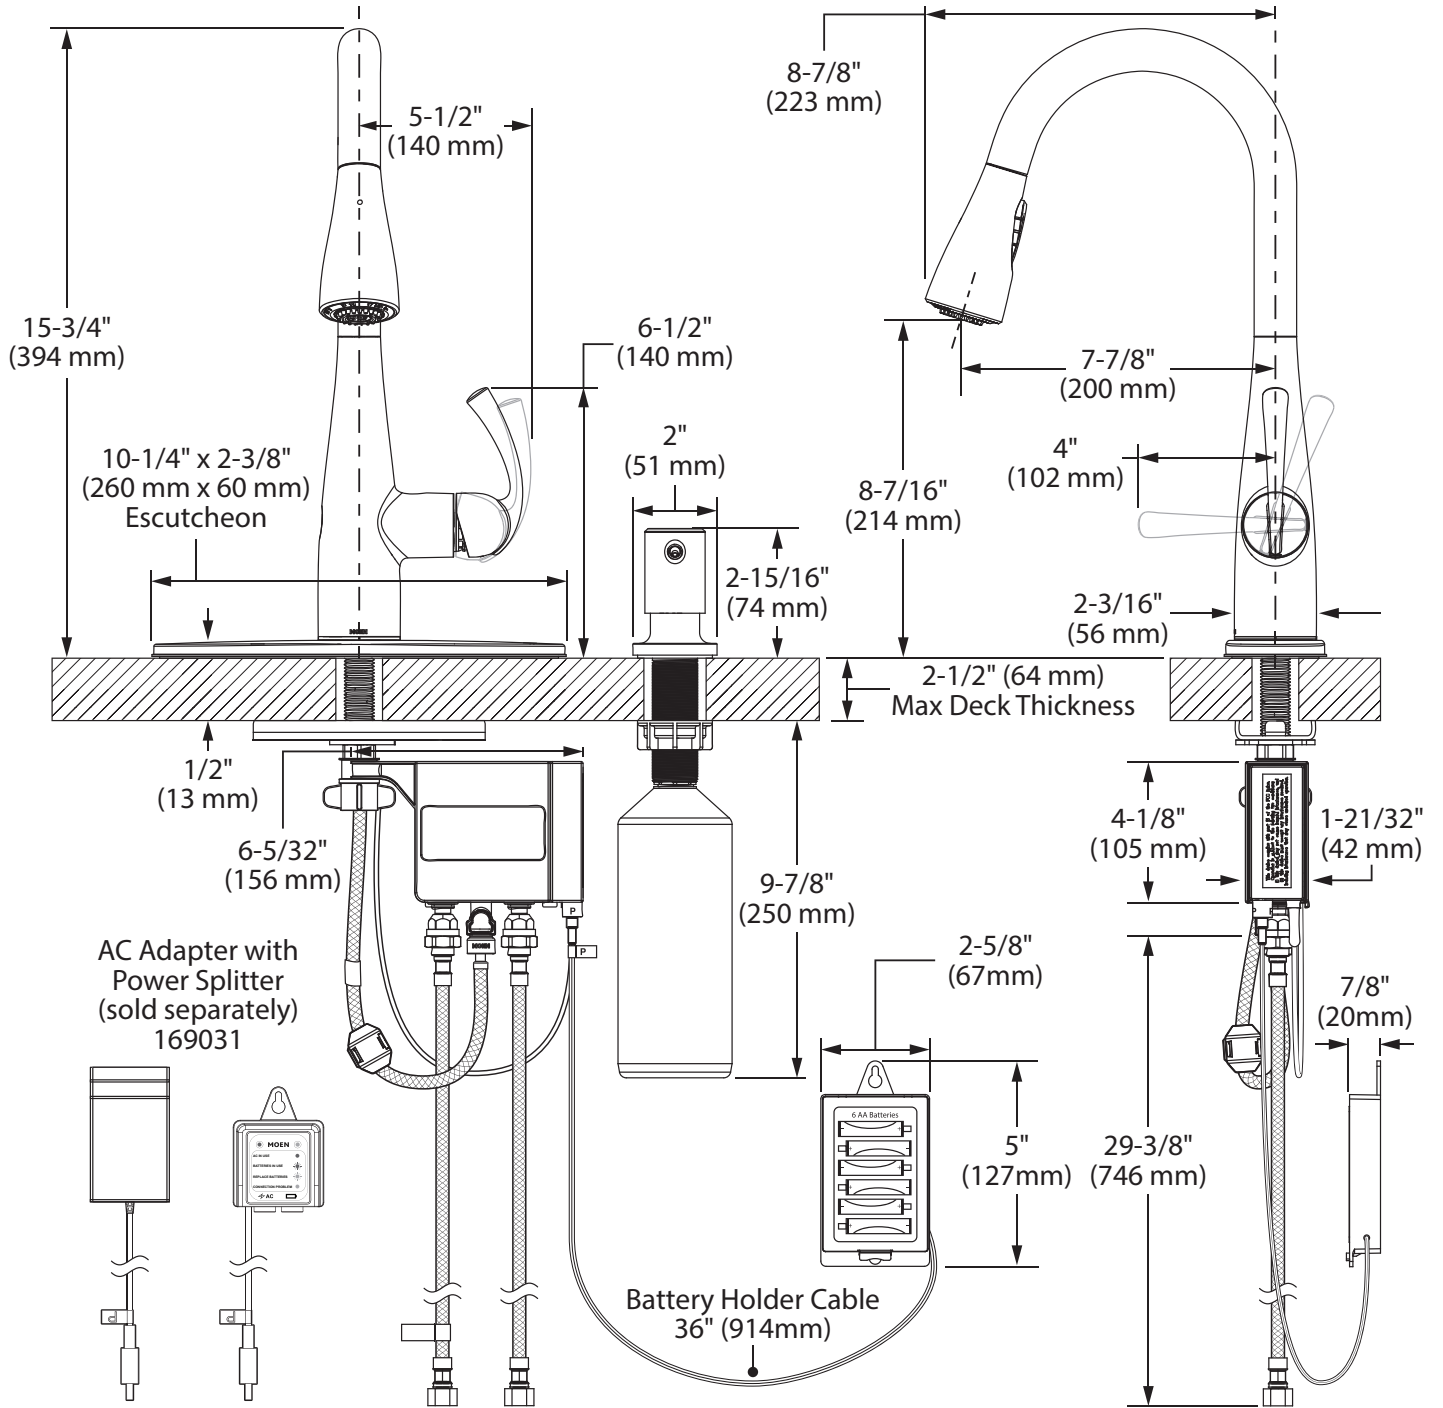

OPERATION

- Lever style handle
- Temperature controlled by 100° arc of handle travel
- Operates with less than 5 lbs. of force
- Operates in stream or spray mode in the pulldown or retracted position
- Spout rotates 100 degrees
- When filling a vessel outside the sink, the pause feature conveniently stops the flow of water as the wand passes over the counter top

STANDARDS

- Third party certified to ASME A112.18.1/CSA B125.1 and all applicable requirements referenced therein including NSF 61/9 & 372
- Meets Georgia SB370 requirements
- Complies with California Proposition 65 and with the Federal Safe Drinking Water Act
- The backflow protection system in the device consists of two independently operating check valves, a primary and a secondary which prevent backflow
- ADA ♿ for lever handle

Visit www.moen.com/support for complete details and limitations

Essie™
Single-Handle High Arc
Pulldown Kitchen Faucet

Models: 87014EW series

NOTE: THIS FAUCET IS DESIGNED TO BE INSTALLED THROUGH 1 OR 3 HOLES, 1-1/2" (38MM) MIN. DIA.

See page 2 for dimensions

Buy it for looks. Buy it for life.®

Specifications

CRITICAL DIMENSIONS

(DO NOT SCALE)