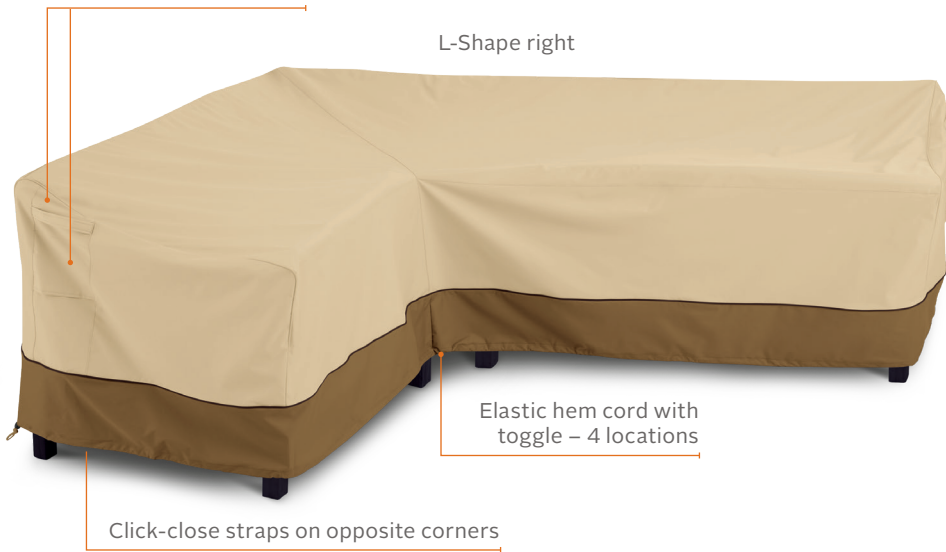

Veranda™ L-Shape Sectional Lounge Set Cover

NEW SIZE

COLOR: PEBBLE/BARK/EARTH

- Gardelle fabric features an elegant water-repellent fabric top with a protective water resistant 6P-free PVC undercoating and a protective dark splash guard skirt
- Padded handles for easy fitting and removal
- Elastic hem cord with toggles allow adjustment for a tight and custom-like fit
- Air vents to reduce condensation and wind lofting
- Click-Close straps snap around legs to secure cover on windy days
- Protects furniture from harmful UV rays

L-Shape left

Padded handles and air vents on opposite sides

L-Shape right

Elastic hem cord with toggle – 4 locations

Click-close straps on opposite corners

Item/Fit		E-Commerce Stock No	Case Qty
LARGE SECTIONAL L-SHAPE LOUNGE SET – RIGHT			
BACK LENGTHS UP TO 104"L, 83"L 32"D 31"H*		55-880-011501-RT	1
X-LARGE SECTIONAL L-SHAPE LOUNGE SET – RIGHT			
BACK LENGTHS UP TO 115"L, 83"L 32"D 31"H*	NEW SIZE	56-302-051501-EC	2
LARGE SECTIONAL L-SHAPE LOUNGE SET – LEFT			
BACK LENGTHS UP TO 83"L, 104"L 32"D 31"H*		55-881-011501-RT	1
X-LARGE L SECTIONAL L-SHAPE LOUNGE SET – LEFT			
BACK LENGTHS UP TO 83"L, 115"L 32"D 31"H*	NEW SIZE	56-303-051501-EC	2

*Not designed to entirely cover the legs

Veranda™ V-Shape Sectional Lounge Set Cover

NEW SIZE

COLOR: PEBBLE/BARK/EARTH

- Gardelle fabric features an elegant water-repellent fabric top with a protective water resistant 6P-free PVC undercoating and a protective dark splash guard skirt
- Padded handles for easy fitting and removal
- Elastic hem cord with toggles allow adjustment for a tight and custom-like fit
- Air vents to reduce condensation and wind lofting
- Click-Close straps snap around legs to secure cover on windy days
- Protects furniture from harmful UV rays