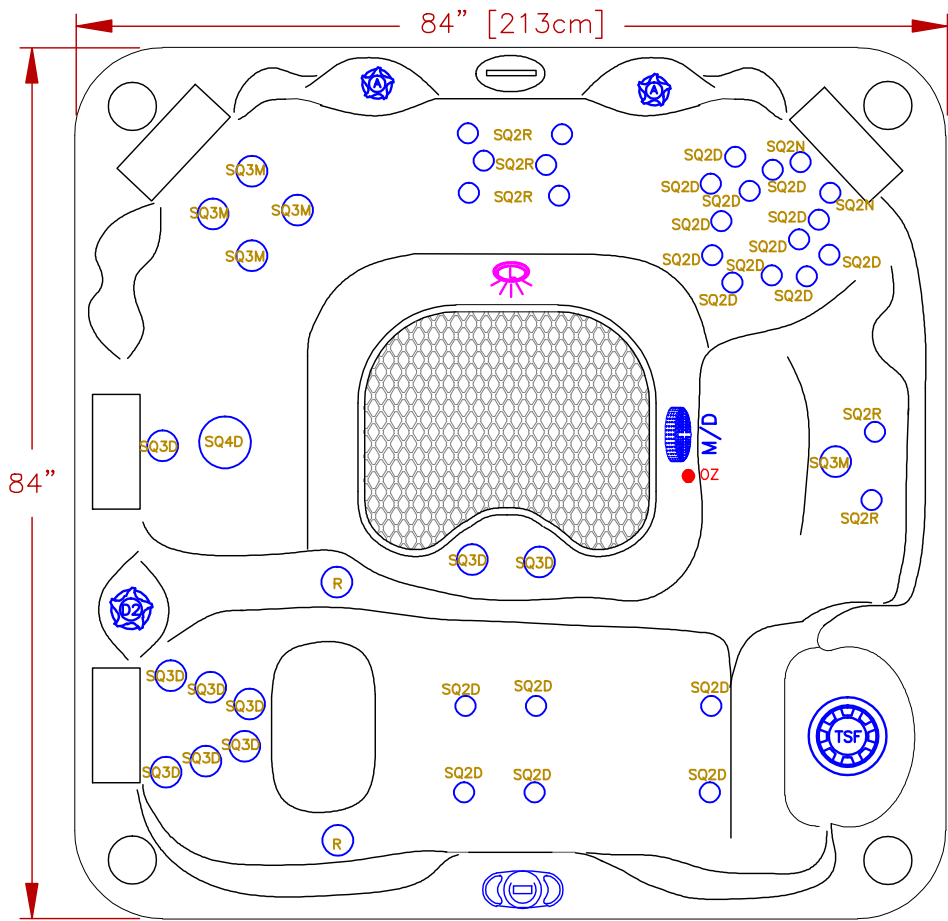

LINE	AMERICAN SPAS
MODEL	AM-745LW
NUM	

45 JETS LEGEND

QTY.	SYMB.	DESCRIPTION	PART#
2	SQN	2" HALO NECK JET 100%	PLU29520-611-500
8	SQ2R	2" HALO PRO-LOC ROTO JET	PLU29520-021-500
18	SQ2D	2" HALO PRO-LOC DIRECTIONAL JET	PLU29520-011-500
2	R	RAIN JET	PLU23028-292-000
9	SQ3D	3" HALO PRO-LOC DIRECTIONAL JET	PLU29530-111-500
5	SQ3M	3" HALO PRO-LOC MASSAGE JET	PLU29530-141-500
1	SQ4D	4" HALO PRO-LOC DIRECTIONAL JET	PLU29540-111-500
1	WF	ADJUSTABLE WATERFALL (OVAL)	
1	L	5" MULTI COLORED LED SPA LIGHT	
2	A	AIR CONTROL	
1	D2	2" DIVERTER VALVE	
1	M/D	MAIN DRAIN	
1	F	50 SQ.FT. BIO-CLEAN FILTER TELEWEIR (SQR)	
1	OZ	HYDRO CLEAR OZONATOR	
1	CONTROL	VS300 AMIP	

SCALE: SCALE

SPECIFICATIONS DIMENSIONS	IN - 84" x 84" x 36" CM - 213 x 213 x 91
WATER CAP.	450 GAL [1703 L]
APP. WEIGHT	900 LBS [408 K]

TITLE	
2018 SPA LINE AMERICAN SPAS AM-745LW	
DWG NO.	DWG BY J. ORNELAS
DATE 05/08/2018	REVISED