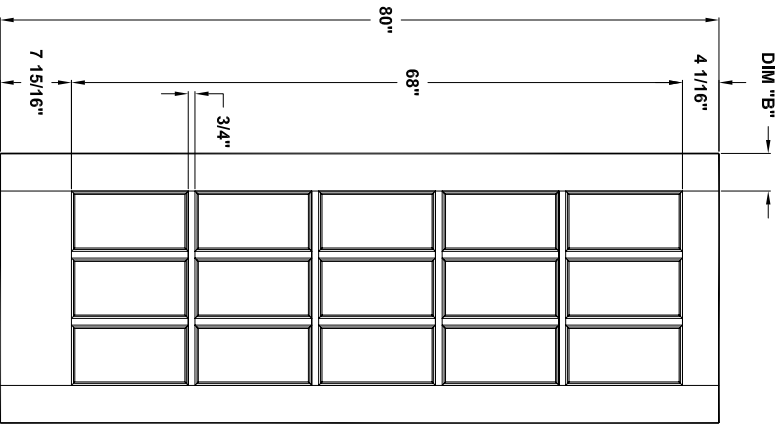

Door width	12" to 16"	18" to 22"	24" to 26"	28" to 36"
stile width "A"	3-3/16"	4-3/16"	4-3/16"	4-3/16"
stile width "B"	N/A	N/A	4-3/16"	4-3/16"
stile width "C"	N/A	N/A	N/A	4-3/16"

# Specification sheet

Title **Ext. Door** Height **80"**

1Lt, 1Lt+1 or 2 pan, 9Lt + 2 pan

Creation date **2004-June-03**

Prep. by: **J.C.**

Revision date **-**

Rev. **0**

Scale **nts**

**K80-01**

Door width	12" to 16"	18" to 22"	24" to 26"	28" to 36"
stile width "A"	N/A	4-3/16"	4-3/16"	4-3/16"
stile width "B"	N/A	N/A	N/A	4-3/16"
stile width "C"	N/A	N/A	4-3/16"	4-3/16"

# Specification sheet

Title **Ext. Door** Height **80"**  
**10 Lt, 15 Lt, 6 panel**

Creation date **2004-June-03**  
 Prep. by: **J.C.**  
 Revision date **2005-04-06** Rev. **1**  
 Scale **nts**

**K80-02**