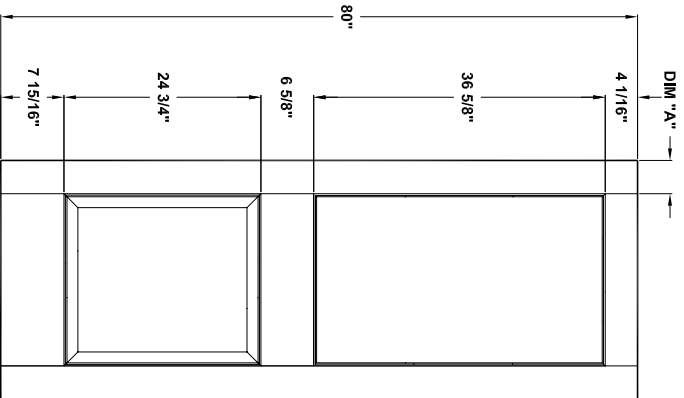

Door width	12" to 16"	18" to 22"	24" to 26"	28" to 36"
stile width "A"	3-3/16"	4-3/16"	4-3/16"	4-3/16"
stile width "B"	N/A	N/A	4-3/16"	4-3/16"
stile width "C"	N/A	N/A	N/A	4-3/16"

# Specification sheet

Title **Ext. Door** Height **80"**

1Lt, 1Lt+1 or 2 pan, 9Lt + 2 pan

Creation date **2004-June-03**

Prep. by: **J.C.**

Revision date **-**

Rev. **0**

Scale **nts**

**K80-01**

Door width	12" to 16"	18" to 22"	24" to 26"	28" to 36"
stile width "A"	N/A	4-3/16"	4-3/16"	4-3/16"
stile width "B"	N/A	N/A	N/A	4-3/16"
stile width "C"	N/A	N/A	4-3/16"	4-3/16"

# Specification sheet

Title **Ext. Door** Height **80"**  
**10 Lt, 15 Lt, 6 panel**

Creation date **2004-June-03**  
 Prep. by: **J.C.**  
 Revision date **2005-04-06** Rev. **1**  
 Scale **nts**

**K80-02**