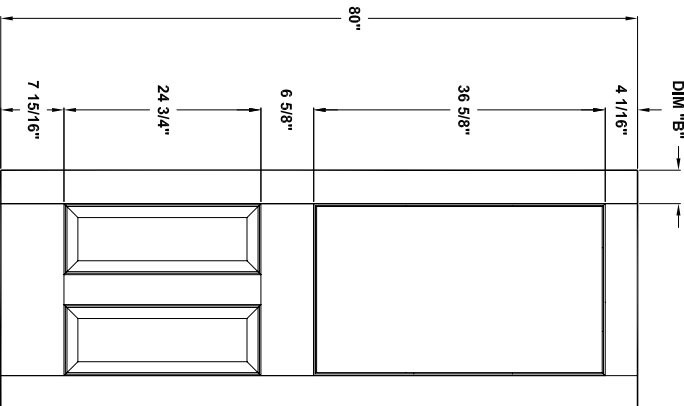

Door width	12" to 16"	18" to 22"	24" to 26"	28" to 36"
stile width "A"	3-3/16"	4-3/16"	4-3/16"	4-3/16"
stile width "B"	N/A	N/A	4-3/16"	4-3/16"
stile width "C"	N/A	N/A	N/A	4-3/16"

# Specification sheet

Title **Ext. Door** Height **80"**

1Lt, 1Lt+1 or 2 pan, 9Lt + 2 pan

Creation date **2004-June-03**

Prep. by: **J.C.**

Revision date **-**

Rev. **0**

Scale **nts**

**K80-01**

Door width	12" to 16"	18" to 22"	24" to 26"	28" to 36"
stile width "A"	N/A	4-3/16"	4-3/16"	4-3/16"
stile width "B"	N/A	N/A	N/A	4-3/16"
stile width "C"	N/A	N/A	4-3/16"	4-3/16"

# Specification sheet

Title **Ext. Door** Height **80"**  
**10 Lt, 15 Lt, 6 panel**

Creation date **2004-June-03**  
 Prep. by: **J.C.**  
 Revision date **2005-04-06** Rev. **1**  
 Scale **nts**

**K80-02**