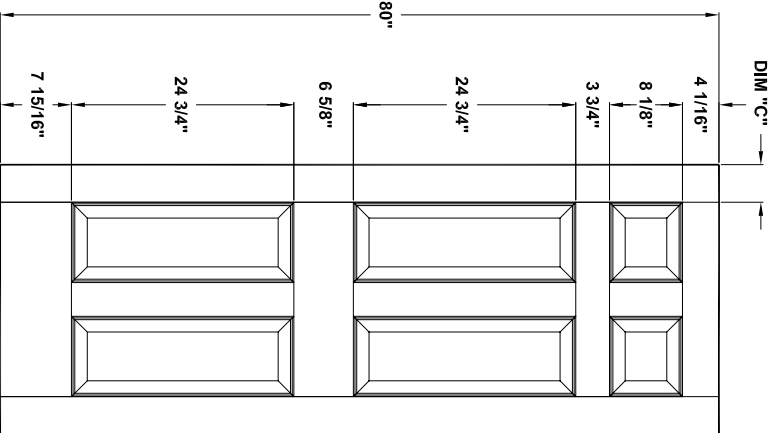

Door width	12" to 16"	18" to 22"	24" to 26"	28" to 36"
stile width "A"	3-3/16"	4-3/16"	4-3/16"	4-3/16"
stile width "B"	N/A	N/A	4-3/16"	4-3/16"
stile width "C"	N/A	N/A	N/A	4-3/16"

# Specification sheet

Title **Ext. Door** Height **80"**

1Lt, 1Lt+1 or 2 pan, 9Lt + 2 pan

Creation date **2004-June-03**

Prep. by: **J.C.**

Revision date **-**

Rev. **0**

Scale **nts**

**K80-01**

Door width	12" to 16"	18" to 22"	24" to 26"	28" to 36"
stile width "A"	N/A	4-3/16"	4-3/16"	4-3/16"
stile width "B"	N/A	N/A	N/A	4-3/16"
stile width "C"	N/A	N/A	4-3/16"	4-3/16"

# Specification sheet

Title **Ext. Door** Height **80"**  
**10 Lt, 15 Lt, 6 panel**

Creation date **2004-June-03**  
 Prep. by: **J.C.**  
 Revision date **2005-04-06** Rev. **1**  
 Scale **nts**

**K80-02**