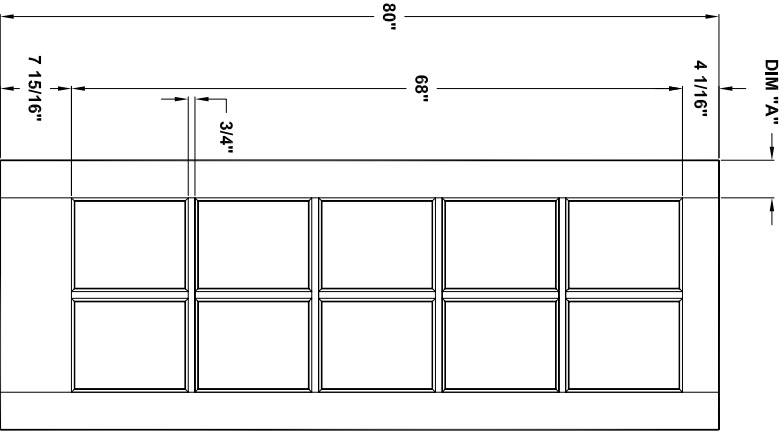

Door width	12" to 16"	18" to 22"	24" to 26"	28" to 36"
stile width "A"	3-3/16"	4-3/16"	4-3/16"	4-3/16"
stile width "B"	N/A	N/A	4-3/16"	4-3/16"
stile width "C"	N/A	N/A	N/A	4-3/16"

# Specification sheet

Title **Ext. Door** Height **80"**

1Lt, 1Lt+1 or 2 pan, 9Lt + 2 pan

Creation date **2004-June-03**

Prep. by: **J.C.**

Revision date **-**

Rev. **0**

Scale **nts**

**K80-01**

Door width	12" to 16"	18" to 22"	24" to 26"	28" to 36"
stile width "A"	N/A	4-3/16"	4-3/16"	4-3/16"
stile width "B"	N/A	N/A	N/A	4-3/16"
stile width "C"	N/A	N/A	4-3/16"	4-3/16"

# Specification sheet

Title **Ext. Door** Height **80"**  
**10 Lt, 15 Lt, 6 panel**

Creation date **2004-June-03**  
 Prep. by: **J.C.**  
 Revision date **2005-04-06** Rev. **1**  
 Scale **nts**

**K80-02**