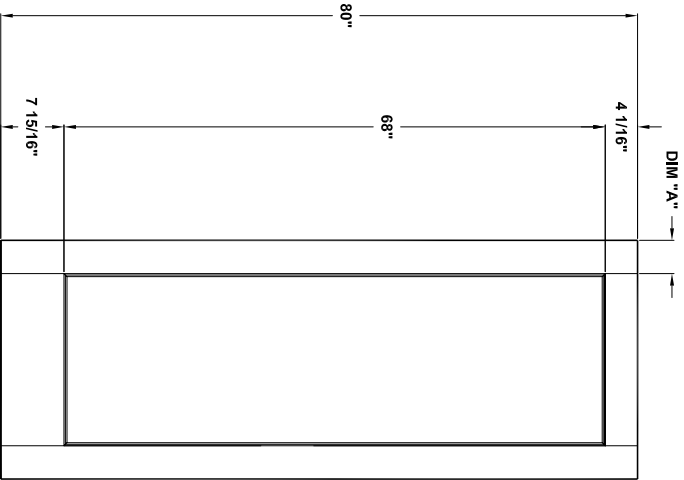

Door width	12" to 16"	18" to 22"	24" to 26"	28" to 36"
stile width "A"	3-3/16"	4-3/16"	4-3/16"	4-3/16"
stile width "B"	N/A	N/A	4-3/16"	4-3/16"
stile width "C"	N/A	N/A	N/A	4-3/16"

# Specification sheet

Title **Ext. Door** Height **80"**

1Lt, 1Lt+1 or 2 pan, 9Lt + 2 pan

Creation date **2004-June-03**

Prep. by: **J.C.**

Revision date **-**

Rev. **0**

Scale **nts**

**K80-01**

Door width	12" to 16"	18" to 22"	24" to 26"	28" to 36"
stile width "A"	N/A	4-3/16"	4-3/16"	4-3/16"
stile width "B"	N/A	N/A	N/A	4-3/16"
stile width "C"	N/A	N/A	4-3/16"	4-3/16"

# Specification sheet

Title **Ext. Door** Height **80"**  
**10 Lt, 15 Lt, 6 panel**

Creation date **2004-June-03**  
 Prep. by: **J.C.**  
 Revision date **2005-04-06** Rev. **1**  
 Scale **nts**

**K80-02**