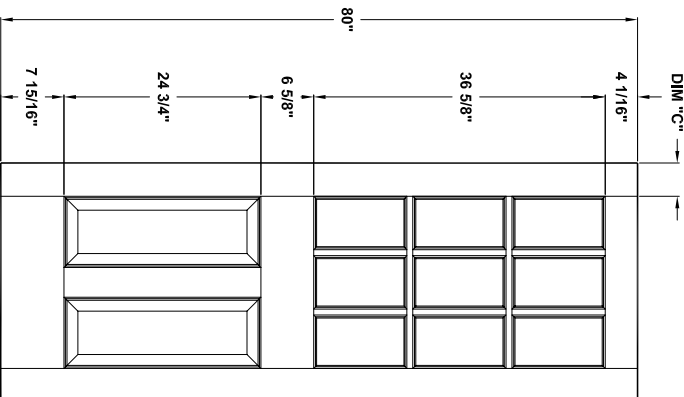

Door width	12" to 16"	18" to 22"	24" to 26"	28" to 36"
stile width "A"	3-3/16"	4-3/16"	4-3/16"	4-3/16"
stile width "B"	N/A	N/A	4-3/16"	4-3/16"
stile width "C"	N/A	N/A	N/A	4-3/16"

# Specification sheet

Title **Ext. Door** Height **80"**

1Lt, 1Lt+1 or 2 pan, 9Lt + 2 pan

Creation date **2004-June-03**

Prep. by: **J.C.**

Revision date **-**

Rev. **0**

Scale **nts**

**K80-01**

Door width	12" to 16"	18" to 22"	24" to 26"	28" to 36"
stile width "A"	N/A	4-3/16"	4-3/16"	4-3/16"
stile width "B"	N/A	N/A	N/A	4-3/16"
stile width "C"	N/A	N/A	4-3/16"	4-3/16"

# Specification sheet

Title **Ext. Door** Height **80"**  
**10 Lt, 15 Lt, 6 panel**

Creation date **2004-June-03**  
 Prep. by: **J.C.**  
 Revision date **2005-04-06** Rev. **1**  
 Scale **nts**

**K80-02**