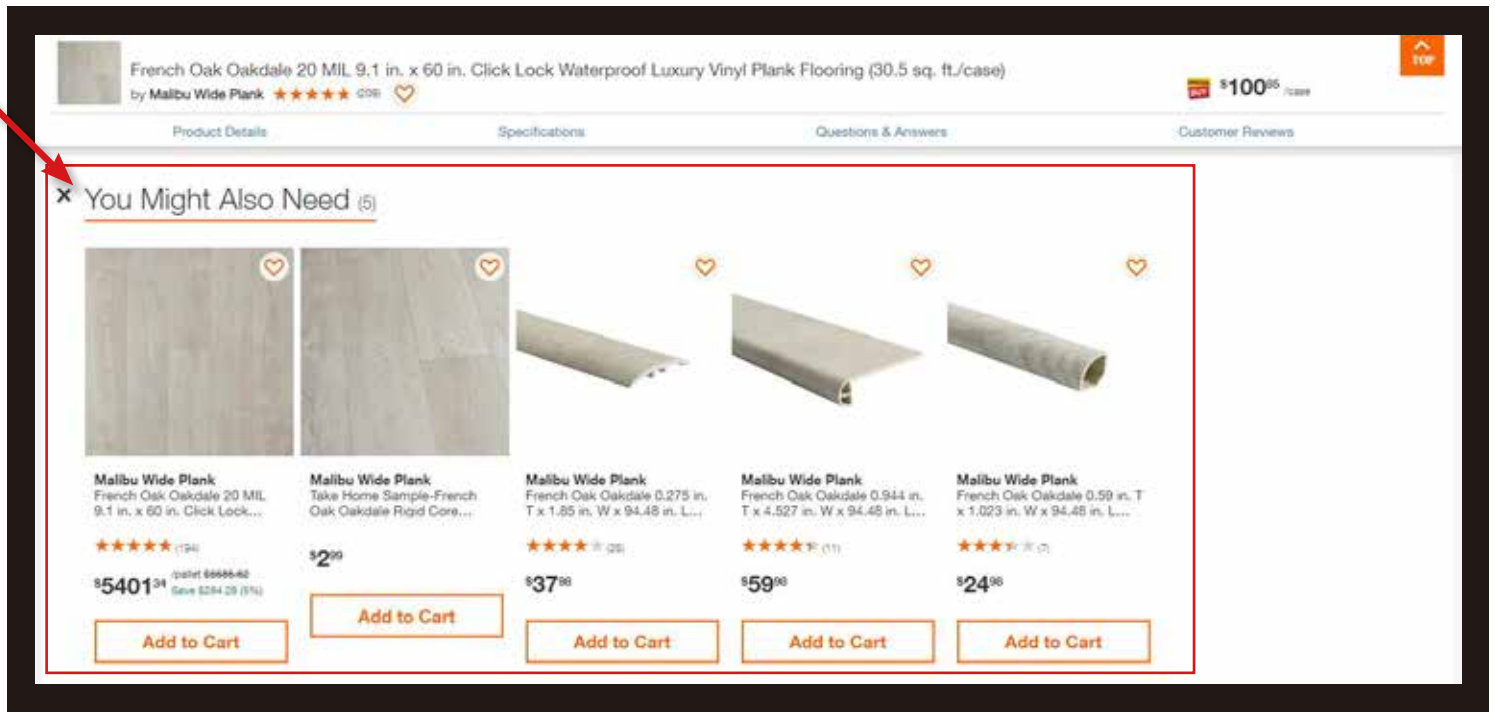

GET EVERYTHING YOU NEED

For Your Floor Installation

Malibu Wide Plank™

Luxury Vinyl Plank

Malibu Wide Plank moldings are available in several profiles to complete your flooring project. Below you will find the Internet SKU number for the product you need so that you can find your coordinating products on [homedepot.com](https://www.homedepot.com). Can't find your floor on our chart? No worries. Just check the "Frequently Bought Together" and "You Might Also Need" section of the flooring product page corresponding to your floor on [homedepot.com](https://www.homedepot.com) for all of the available moldings in that color family.

Malibu Wide Plank™

Malibu Wide Plank moldings are available in several profiles to complete your flooring project. Use the Internet SKU number listed in this guide to find your coordinating products on homedepot.com. Can't find your floor in our chart? No problem. Just check the "Frequently Bought Together" and "You Might Also Need" section of the flooring product page on homedepot.com for all the available moldings in that color family. Some vinyl plank floors will work with the same color family, so make sure you are shopping in the appropriate flooring.