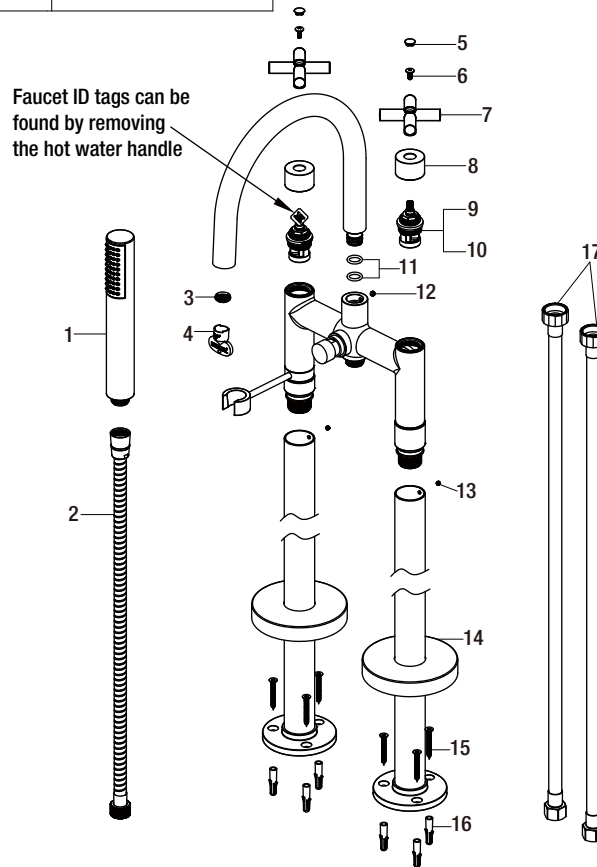

Two-Pipe Freestanding Tub Filler/Handshower Faucet in Chrome

MODEL	SKU #	FINISH
HD67824X-5001	304353686	Chrome

Many replacement parts can be purchased online or at your local store. Please use the table below to identify the part SKU number needed, go to HOMEDEPOT.COM, and check for online and store availability. If you can't find the part you are looking for, please call 1-855-HD-GLACIER.

Part	Description	Part #	Internet SKU #	Store SKU #
1	Showerhead	RP3834601		
2	Shower hose	RP7060801		
3	Aerator	RP30253		
4	Plastic wrench	RP30254		
5	Index	RP1005701		
6	Screw	RP50049		
7	Handle	RP1355001		
8	Handle seat	RP1716801		
9	Carteidge H	RP20100		

Part	Description	Part #	Internet SKU #	Store SKU #
10	Cartridge C	RP20101		
11	O-ring	RP60107		
12	Set screw	RP50002		
13	Set screw	RP50147		
14	Escutcheon	RP8062201		
15	Screw	RP5020301		
16	Anchor	RP50204		
17	Hose	RP70607		