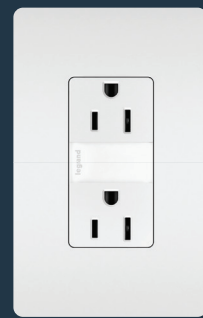

DESIGNER SWITCHES

TRU-UNIVERSAL DIMMER ▶

- Self-calibrates to select appropriate lamp type
- Works with virtually any dimmable bulb
- Operates with 0-10V loads

FULL LED NIGHT LIGHT
NTLFULLWCC6

FULL LED NIGHT LIGHT
WITH LOUVER
NTLFULLWCC6

NIGHT LIGHT WITH
TAMPER-RESISTANT OUTLET
NTL885TRWCC6

COMBINATION TAMPER-RESISTANT
15A SELF-TEST NIGHT LIGHT/GFCI
1597NTLTRWCCD4

SINGLE POLE SWITCH
TM870W

FOUR-BUTTON PRESET TIMER
RT2W

MULTI-LOCATION
MASTER DIMMER
HCL453PMMW