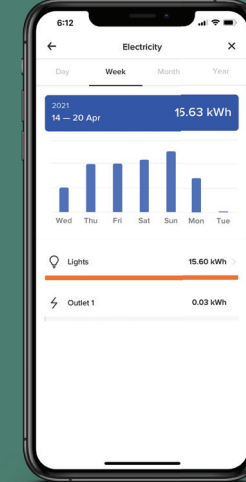

radiant® WITH Netatmo

Manage lights and power, from anywhere, with the Legrand Home + Control app.

- Creates a dedicated network for ultra-reliable whole-home use
- Allows advanced control of lights and power from anywhere
- Works with Amazon Alexa, Google Home and Apple HomeKit; also integrates with home automation systems
- Includes battery-operated wireless devices for easy 3-way control