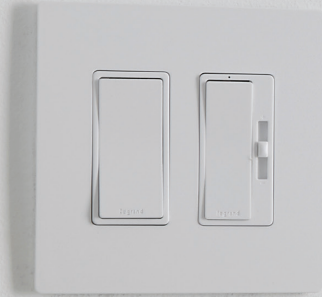

more style.
more function.
more radiant.

the radiant® collection

DESIGNER SWITCHES & OUTLETS

 **legrand®**

ordinary

a step above
ordinary

You deserve a home that's a step above ordinary.

With designer switches and outlets from the radiant® Collection, upgrading your space with style and innovation starts at the wall. Available in an array of classic colors and metallic finishes, all enhanced by clean, screwless wall plates, the radiant Collection complements any space, while also delivering industry-leading features for smarter control and faster charging. Get more style, comfort and convenience – go more radiant.

WALL PLATES

◀ WALL PLATES

- Feature a sleek, screwless design for cleaner lines and a sophisticated look
- Complement any décor with a range of classic color options and metallic finishes
- Available in one to six gang options