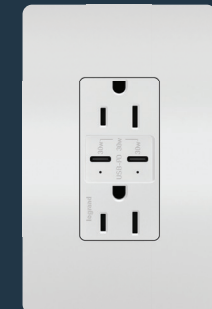

TAMPER-RESISTANT (TR) OUTLET
885TRW

WEATHER-RESISTANT OUTLET
885TRWRW

SELF-TEST GFCI OUTLET
1597TRW

SELF-TEST GFCI USB TYPE-A/C OUTLET
1597TRUSBACW

FIRST EVER GFCI WITH USB CHARGING

ULTRA-FAST PLUS POWER DELIVERY USB TYPE-C/C OUTLET
R26USBPDW

ULTRA-FAST USB TYPE-A/C OUTLET
R26USBAC6W

OUTDOOR ULTRA-FAST USB OUTLET
WRR26USBAC6W

WIRELESS CHARGER
RWC826USBWCCV2

NIGHT LIGHTS

◀ FULL LED NIGHT LIGHT

- Provides convenient touch control
- Features five adjustable light levels (including off)
- Includes hidden sensor for automatic control based on ambient light