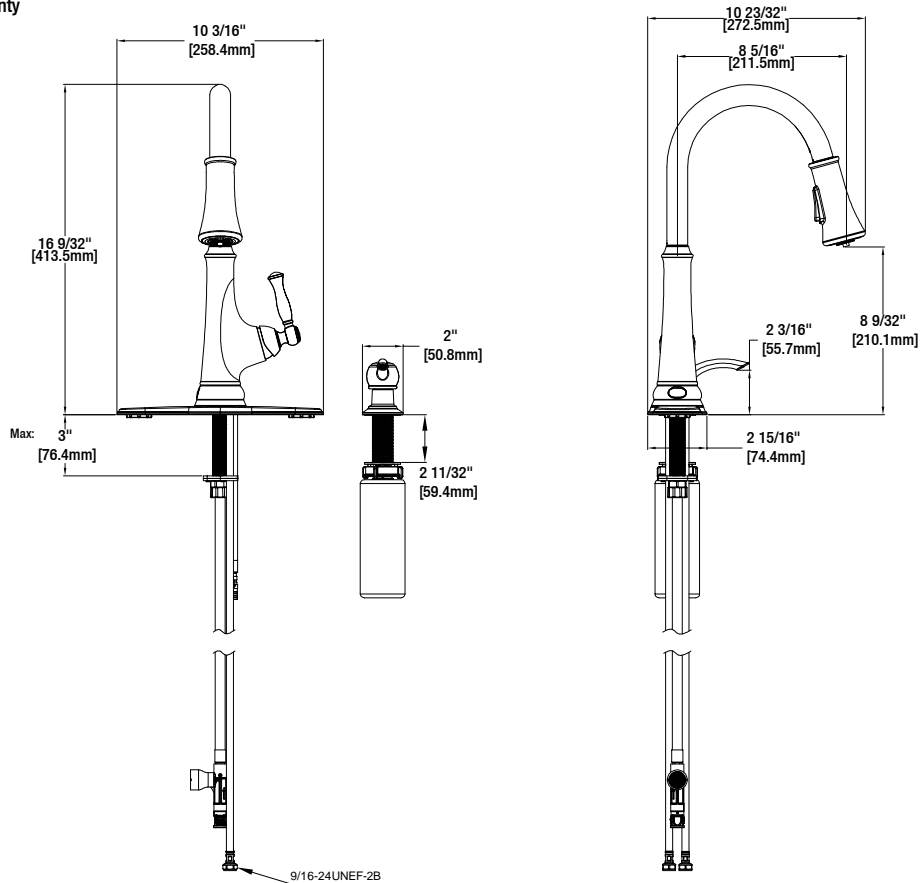

FEATURES

- Requires 2- or 4-Hole Sink with 8" On-Center
- Max Flow Rate: 1.8 gpm (6.8 L/min) at 60 psi
- Spout Reach: 8 5/16"
- Spout Height: 16 9/32"
- Ceramic Valve for Lifetime Drip-Free Operation
- With Zinc Lever Handle
- Exposed Aerator

INSTALLATION DIMENSIONS

Touchless Single-Handle Pull-Down Sprayer Kitchen Faucet with LED Light

MODEL	SKU #	FINISH
HD67536-0501	304236320	Chrome
67536-0508D2	1001407752	Stainless Steel
HD67536-0527H2	304236333	Bronze