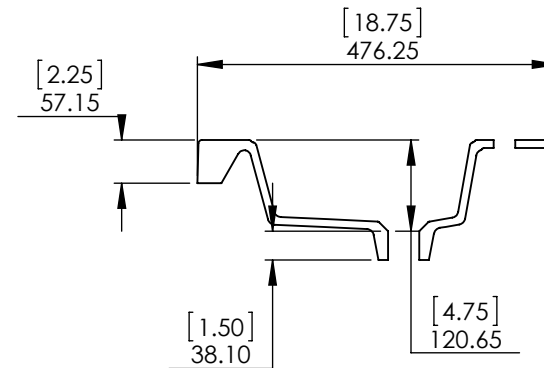

ID	Description	Technology	Status
595426	Vtop Oslo 36.5x18.75 White	Solid White	Approved for production

Rev #	Approved by	Change
0	R. Rubio	Released

NOTE: MAX. WARPAGE
TOLERANCE 1/8"

PROPRIETARY AND CONFIDENTIAL

THE INFORMATION CONTAINED IN THIS DRAWING IS THE SOLE PROPERTY OF WOODCRAFTERS. ANY REPRODUCTION IN PART OR AS A WHOLE WITHOUT THE WRITTEN PERMISSION OF WOODCRAFTERS IS PROHIBITED.

UNLESS OTHERWISE SPECIFIED

DIMENSIONS ARE IN MM. AND (INCHES)

TOLERANCES ARE
+ 0.125 [3.175] - 0.125 [-3.175]

SCALE:1:10

	NAME	DATE
DRAWN	R. Rubio	11/01/16
CHECKED	R. Rubio	11/01/16
ENG APPR.	R. Rubio	11/01/16
MFG APPR.	C. Leal	11/01/16

SIZE	DWG. NO.	SHEET 1 OF 1
A	Vtop Oslo 36.5x18.75 4in	REV: 0