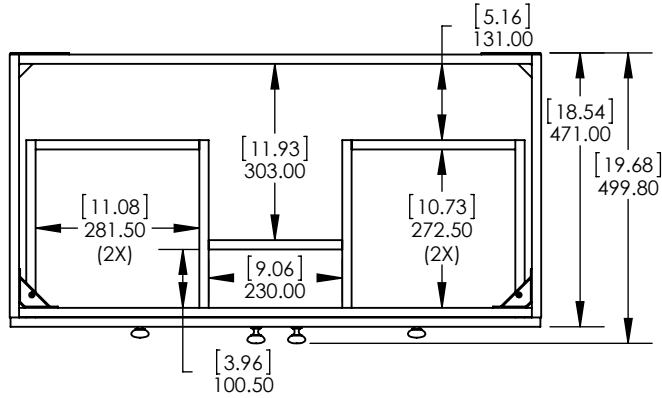

UNLESS OTHERWISE SPECIFIED

DIMENSIONS ARE IN MM. AND (INCHES)

TOLERANCES ARE
+ 0.125 [3.175] - 0.125 [-3.175]

SCALE:1:10

	NAME	DATE
DRAWN	R. Rubio	11/01/16
CHECKED	R. Rubio	11/01/16
ENG APPR.	R. Rubio	11/01/16
MFG APPR.	C. Leal	11/01/16

SIZE	DWG. NO.	SHEET 1 OF 1
A	Vtop Oslo 36.5x18.75 4in	REV: 0

ITEM ID	DESCRIPTION
EV36P2-PG	Everdean 36in Vanity w/White VTop - Pearl Gray

REV	ECO#	DESCRIPTION	REV'D BY DATE	CHK'D BY DATE	APRV'D BY DATE
0		RELEASE	AGS 05/24/19	KN 05/24/19	EC 05/24/19