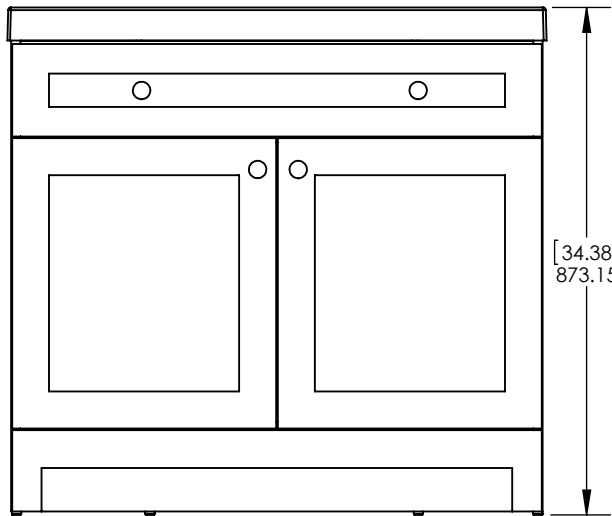

ITEM ID	DESCRIPTION
EV36P2-PG	Everdean 36in Vanity w/White VTop - Pearl Gray

REV	ECO#	DESCRIPTION	REV'D BY DATE	CHK'D BY DATE	APRV'D BY DATE
0		RELEASE	AGS 05/24/19	KN 05/24/19	EC 05/24/19

Top View / Vista Superior

Isometric View / Vista Isometrica

Front view / Vista Frontal

Side View / Vista Lateral

Back View / Vista Trasera

PROPRIETARY AND CONFIDENTIAL
 THE INFORMATION CONTAINED IN THIS DRAWING IS THE SOLE PROPERTY OF WOODCRAFTERS HOME PRODUCTS L.L.C. ANY REPRODUCTION IN PART OR AS A WHOLE, WITHOUT THE WRITTEN PERMISSION OF WOODCRAFTERS HOME PRODUCTS L.L.C. IS PROHIBITED.

Cabinet Name/Nombre de Gabinete:	Everdean 36in Vanity w/White Vtop - Pearl Gray	FIG ID:	
# of Drawing/ de Dibujo:		PAGE	1 OF 1
REV:			0

ID	Description	Technology	Status
595426	Vtop Oslo 36.5x18.75 White	Solid White	Approved for production

SIZE	DWG. NO.	SHEET 1 OF 1
A	Vtop Oslo 36.5x18.75 4in	REV: 0

ITEM ID	DESCRIPTION
EV36P2-PG	Everdean 36in Vanity w/White VTop - Pearl Gray

REV	ECO#	DESCRIPTION	REV'D BY DATE	CHK'D BY DATE	APRV'D BY DATE
0		RELEASE	AGS 05/24/19	KN 05/24/19	EC 05/24/19