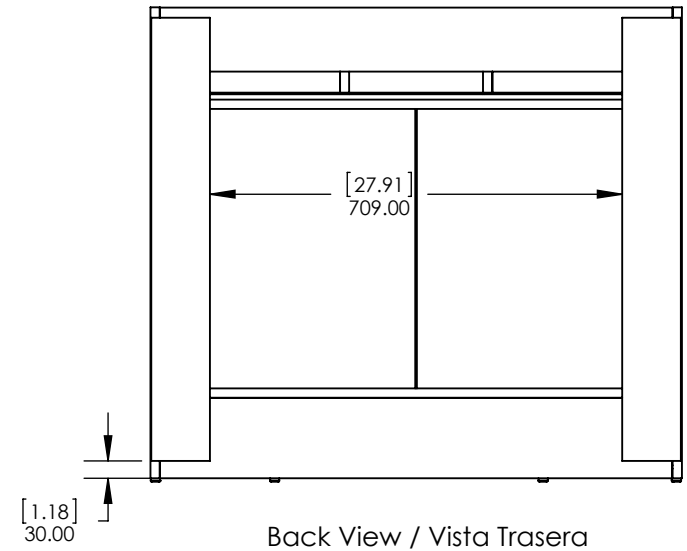

UNLESS OTHERWISE SPECIFIED

DIMENSIONS ARE IN MM. AND (INCHES)

TOLERANCES ARE
+ 0.125 [3.175] - 0.125 [-3.175]

SCALE:1:10

	NAME	DATE
DRAWN	R. Rubio	11/01/16
CHECKED	R. Rubio	11/01/16
ENG APPR.	R. Rubio	11/01/16
MFG APPR.	C. Leal	11/01/16

SIZE	DWG. NO.	SHEET 1 OF 1
A	Vtop Oslo 36.5x18.75 4in	REV: 0

ITEM ID	DESCRIPTION
EV36P2-PG	Everdean 36in Vanity w/White VTop - Pearl Gray

REV	ECO#	DESCRIPTION	REV'D BY DATE	CHK'D BY DATE	APRV'D BY DATE
0		RELEASE	AGS 05/24/19	KN 05/24/19	EC 05/24/19