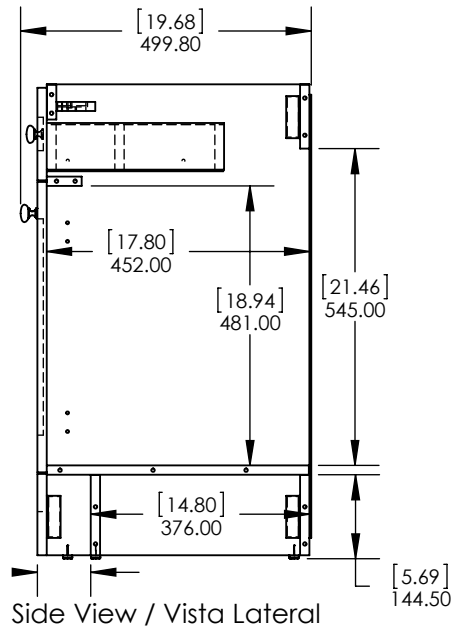

UNLESS OTHERWISE SPECIFIED

DIMENSIONS ARE IN MM. AND (INCHES)

TOLERANCES ARE
+ 0.125 [3.175] - 0.125 [-3.175]

SCALE:1:10

	NAME	DATE
DRAWN	R. Rubio	11/01/16
CHECKED	R. Rubio	11/01/16
ENG APPR.	R. Rubio	11/01/16
MFG APPR.	C. Leal	11/01/16

SIZE	DWG. NO.	SHEET 1 OF 1
A	Vtop Oslo 36.5x18.75 4in	REV: 0

ITEM ID	DESCRIPTION
EV36P2-PG	Everdean 36in Vanity w/White VTop - Pearl Gray

REV	ECO#	DESCRIPTION	REV'D BY DATE	CHK'D BY DATE	APRV'D BY DATE
0		RELEASE	AGS 05/24/19	KN 05/24/19	EC 05/24/19