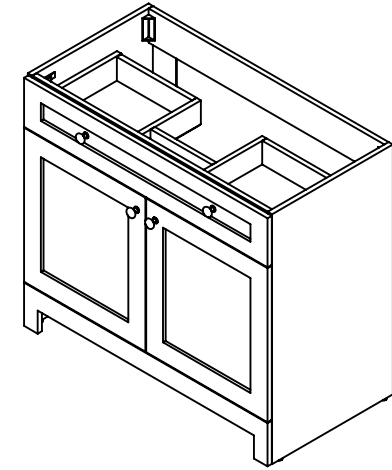

UNLESS OTHERWISE SPECIFIED

DIMENSIONS ARE IN MM. AND (INCHES)

TOLERANCES ARE
+ 0.125 [3.175] - 0.125 [-3.175]

SCALE:1:10

	NAME	DATE
DRAWN	R. Rubio	11/01/16
CHECKED	R. Rubio	11/01/16
ENG APPR.	R. Rubio	11/01/16
MFG APPR.	C. Leal	11/01/16

SIZE	DWG. NO.	SHEET 1 OF 1
A	Vtop Oslo 36.5x18.75 4in	REV: 0

ITEM ID	DESCRIPTION
EV36P2-PG	Everdean 36in Vanity w/White VTop - Pearl Gray

REV	ECO#	DESCRIPTION	REV'D BY DATE	CHK'D BY DATE	APRV'D BY DATE
0		RELEASE	AGS 05/24/19	KN 05/24/19	EC 05/24/19