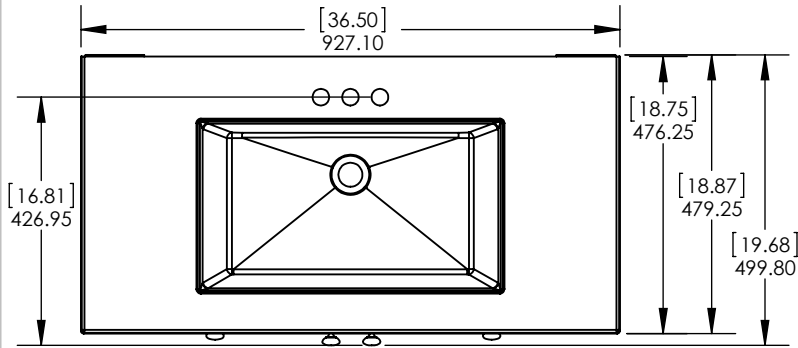

ITEM ID	DESCRIPTION
EV36P2-PG	Everdean 36in Vanity w/White VTop - Pearl Gray

REV	ECO#	DESCRIPTION	REV'D BY DATE	CHK'D BY DATE	APRV'D BY DATE
0		RELEASE	AGS 05/24/19	KN 05/24/19	EC 05/24/19

Top View / Vista Superior

Cabinet Name/Nombre de Gabinete:	Everdean 36in Vanity w/White Vtop - Pearl Gray	FIG ID:	
# of Drawing/ de Dibujo:		PAGE	1 OF 1
REV:			0

ID	Description	Technology	Status
595426	Vtop Oslo 36.5x18.75 White	Solid White	Approved for production

UNLESS OTHERWISE SPECIFIED

DIMENSIONS ARE IN MM. AND (INCHES)

TOLERANCES ARE
+ 0.125 [3.175] - 0.125 [-3.175]

SCALE:1:10

	NAME	DATE
DRAWN	R. Rubio	11/01/16
CHECKED	R. Rubio	11/01/16
ENG APPR.	R. Rubio	11/01/16
MFG APPR.	C. Leal	11/01/16

SIZE	DWG. NO.	SHEET 1 OF 1
A	Vtop Oslo 36.5x18.75 4in	REV: 0

ITEM ID	DESCRIPTION
EV36P2-PG	Everdean 36in Vanity w/White VTop - Pearl Gray

REV	ECO#	DESCRIPTION	REV'D BY DATE	CHK'D BY DATE	APRV'D BY DATE
0		RELEASE	AGS 05/24/19	KN 05/24/19	EC 05/24/19