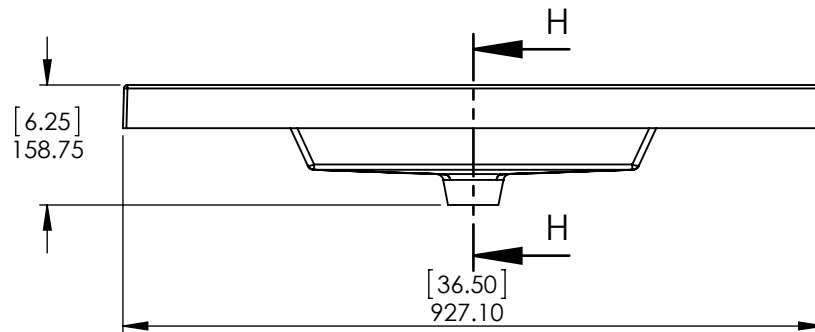

ID	Description	Technology	Status
595426	Vtop Oslo 36.5x18.75 White	Solid White	Approved for production

Rev #	Approved by	Change
0	R. Rubio	Released

NOTE: MAX. WARPAGE
TOLERANCE 1/8"

PROPRIETARY AND CONFIDENTIAL

THE INFORMATION CONTAINED IN THIS DRAWING IS THE SOLE PROPERTY OF WOODCRAFTERS. ANY REPRODUCTION IN PART OR AS A WHOLE WITHOUT THE WRITTEN PERMISSION OF WOODCRAFTERS IS PROHIBITED.

UNLESS OTHERWISE SPECIFIED

DIMENSIONS ARE IN MM. AND (INCHES)

TOLERANCES ARE
+ 0.125 [3.175] - 0.125 [-3.175]

SCALE:1:10

	NAME	DATE
DRAWN	R. Rubio	11/01/16
CHECKED	R. Rubio	11/01/16
ENG APPR.	R. Rubio	11/01/16
MFG APPR.	C. Leal	11/01/16

SIZE	DWG. NO.	SHEET 1 OF 1
A	Vtop Oslo 36.5x18.75 4in	REV: 0