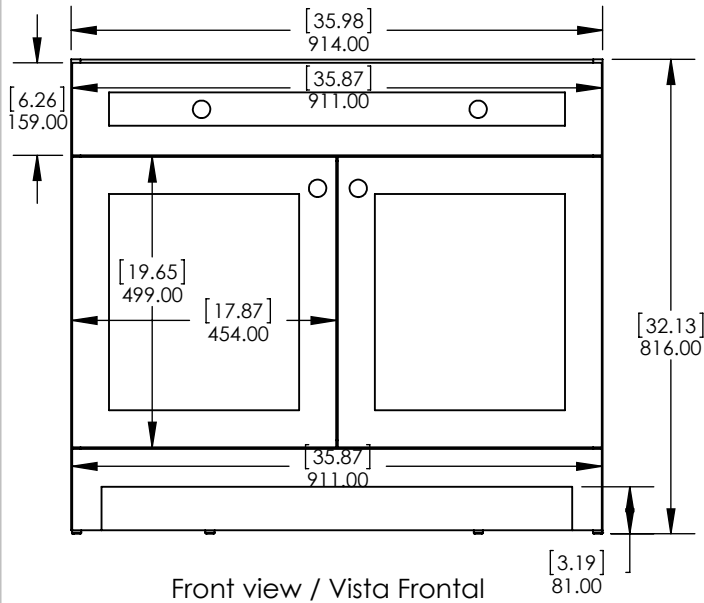

UNLESS OTHERWISE SPECIFIED

DIMENSIONS ARE IN MM. AND (INCHES)

TOLERANCES ARE
+ 0.125 [3.175] - 0.125 [-3.175]

SCALE:1:10

	NAME	DATE
DRAWN	R. Rubio	11/01/16
CHECKED	R. Rubio	11/01/16
ENG APPR.	R. Rubio	11/01/16
MFG APPR.	C. Leal	11/01/16

SIZE	DWG. NO.	SHEET 1 OF 1
A	Vtop Oslo 36.5x18.75 4in	REV: 0

ITEM ID	DESCRIPTION
EV36P2-PG	Everdean 36in Vanity w/White VTop - Pearl Gray

REV	ECO#	DESCRIPTION	REV'D BY DATE	CHK'D BY DATE	APRV'D BY DATE
0		RELEASE	AGS 05/24/19	KN 05/24/19	EC 05/24/19