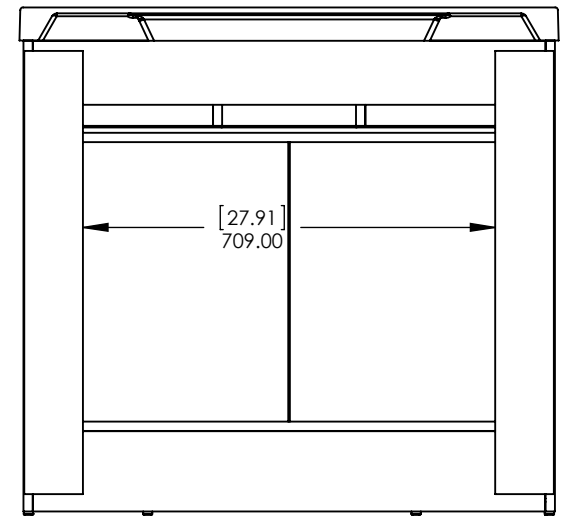

Back View / Vista Trasera

PROPRIETARY AND CONFIDENTIAL
THE INFORMATION CONTAINED IN THIS DRAWING IS THE SOLE PROPERTY OF WOODCRAFTERS HOME PRODUCTS L.L.C. ANY REPRODUCTION IN PART OR AS A WHOLE, WITHOUT THE WRITTEN PERMISSION OF WOODCRAFTERS HOME PRODUCTS L.L.C. IS PROHIBITED.

Tolerancia no epespecificada

Lineal
±0.5mm

Angular
±0.5°

Drawn By / Dibujado por:	Adolfo Gallegos	08/02/19
Checked By / Revisado Por:	Karina Navarro	08/02/19
Approved By / Revisado Por:	Eduardo Cisneros	08/02/19

Cabinet Name/Nombre de Gabinete:	Everdean 36in Vanity w/White Vtop - Pearl Gray	FIG ID:	
# of Drawing/ de Dibujo:		PAGE	1 OF 1
REV:			0