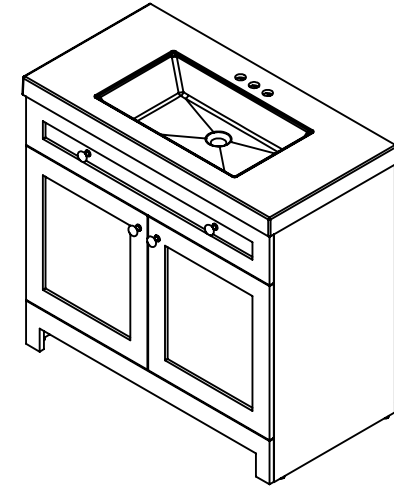

ITEM ID	DESCRIPTION
EV36P2-PG	Everdean 36in Vanity w/White VTop - Pearl Gray

REV	ECO#	DESCRIPTION	REV'D BY DATE	CHK'D BY DATE	APRV'D BY DATE
0		RELEASE	AGS 05/24/19	KN 05/24/19	EC 05/24/19

Top View / Vista Superior