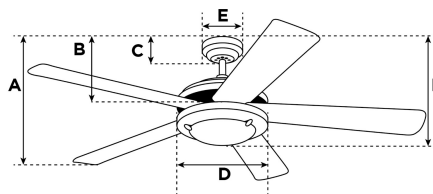

Item Number 7228000

52" White Finish White ABS Resin Blades

Willow Breeze Ceiling Fan

Specifications

Size	52"
Blades.....	ABS Blades (White)
Blade Pitch.....	12°
Approved Location	Indoor/Outdoor
Suggested Room Size.....	Large Room (up to 15x15)
Down Rod.....	3/4" x 4"
Installation.....	Combo
Max. Ceiling Angle.....	12°
Lead Wire	54"
Light Bulb Usage.....	N/A
Control.....	Remote Control Adaptable
Motor Finish.....	White
Motor Material	Silicon Steel Motor 153mm x 15mm
Reverse Airflow.....	Yes
Capacitor	Triple
Switch Housing Cap.....	Not Included

A. Top of Canopy to Bottom of Blades	11.1"
B. Top of Canopy to Bottom of Switch House	13.3"
C. Top of Canopy to Bottom of Canopy	2.4"
D. Width of Motor Housing.....	11.6"
E. Width of Canopy.....	5.1"
F. Top of Canopy to Bottom of Glass	N/A