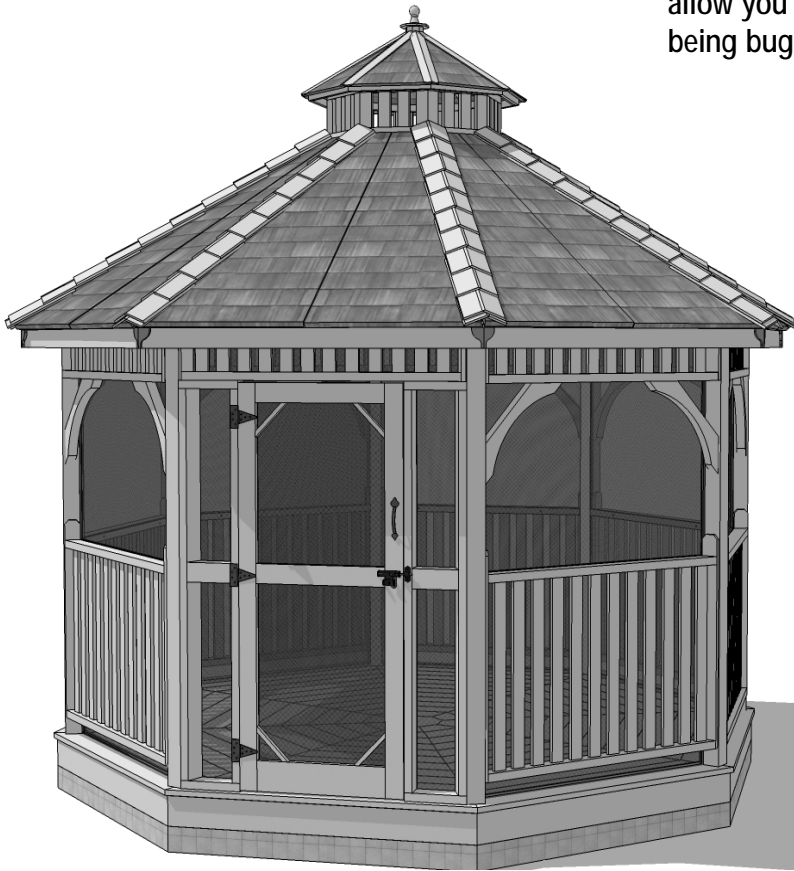

# 10' & 12' Screen Kit Option

## Item# 10OCTSKO or 12OCTSKO

Revised  
Feb 23rd/2015

For your comfort, our optional screen kit will allow you to enjoy your Gazebo without being bugged by bugs

### The Screen Kit Option Includes:

- Aluminum Screened Frames
- Cedar Screen Door
- Cedar Soffits
- Screen Door Side Walls
- Under Deck Floor Landscape Fabric
- Complete Cedar Trim Package
- Hardware Included (Door Handle, Hinges and Barrel Bolt).