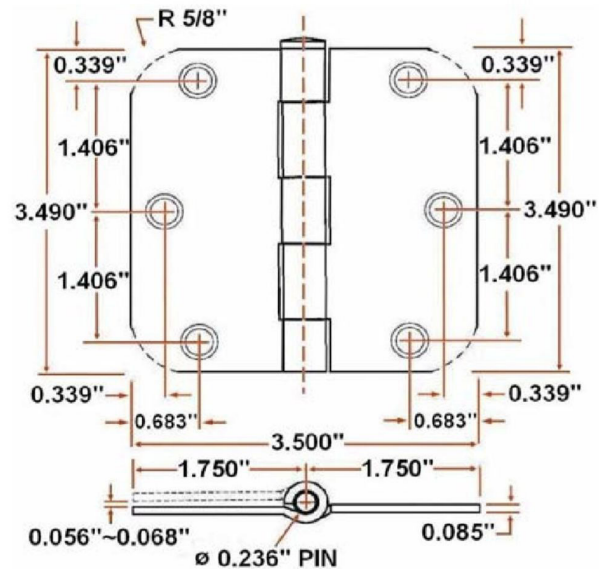

6-Hole 3 1/2" x 3 1/2", 5/8" Radius Hinge, 10-Pack
Oil Rubbed Bronze

SPECIFICATIONS

MATERIAL CONSTRUCTION:	Steel
MOUNTING HARDWARE INCLUDED:	Yes
TOOLS NEEDED FOR INSTALLATION:	Screwdriver
ASSEMBLED DIMENSIONS:	3.5" H x 3.5" L x 0.09" D
ASSEMBLED WEIGHT:	4.1 lbs.
CROSS BORE:	N/A
CORNER RADIUS:	5/8"
PROJECTION:	N/A
HINGE TYPE:	Butt Hinge
NUMBER OF HOOKS:	N/A