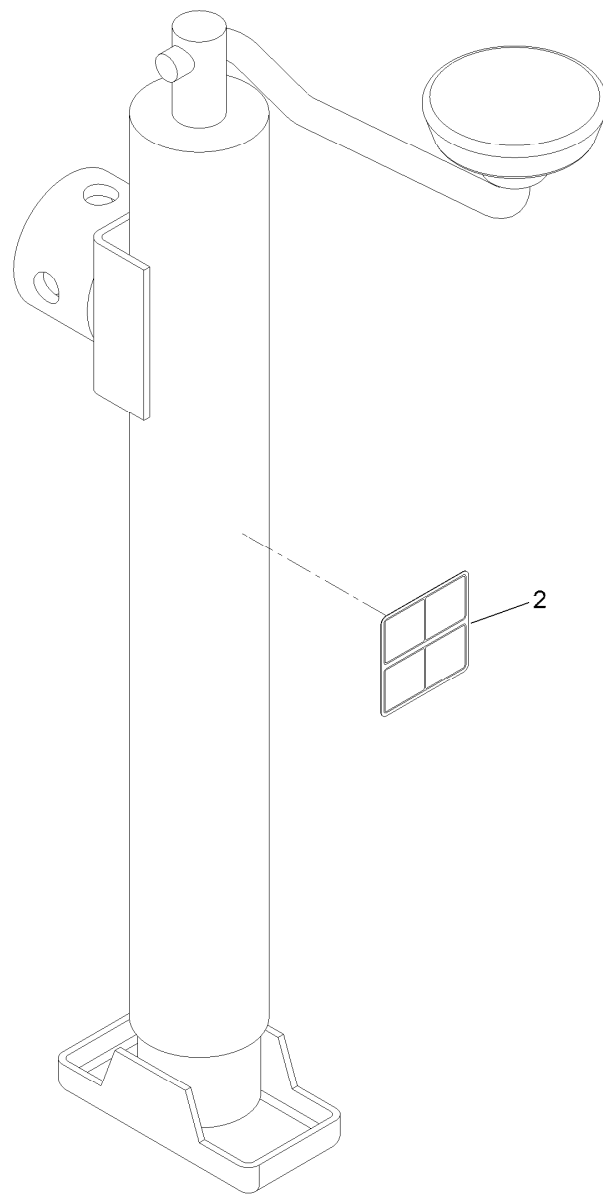

Parts Catalog

Jack Kit

Zero-Turn-Radius Side-Discharge or
Rear-Discharge Riding Mower

Model No. 127-6666

Jack Kit No. 127-6666

<i>Ref.</i>	<i>Part Number</i>	<i>Qty.</i>	<i>Description</i>
2	127-6663	1	Decal-Warning, Jack