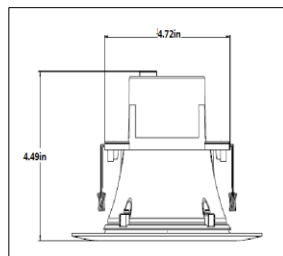

Dimensional Diagrams