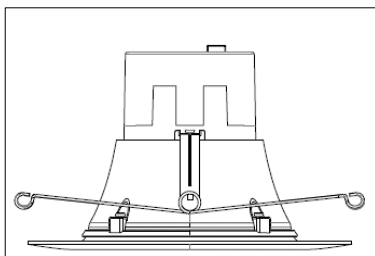

PRODUCT SPEC SHEET LED LIGHT FIXTURES

PRODUCT DESCRIPTION

EcoSmart 6 in. White Integrated LED Recessed Trim

Model #	Fixture Category	Certifications
DL-N35A13FR1-27	Recessed Downlight	cUL Listed
SKU#	1002454949	

Benefits	Construction	Electrical	Installation	Mounting
- Bluetooth technology bringing entertainment with this speaker downlight - Energy saving 9 watt LED bulb equivalent to a 65 watt incandescent bulb. - Soft white, 2700K light providing 650 lumens	Metal	Maintenance-free LEDs	Retrofit 5 in. and 6 in. incandescent housings	Medium base socket adapter included
	Damp Location rated	9 Watts	Use with 5 in. and 6 in. recessed housings	Torsion springs
		120 Volts		

Lamp Life	Bulb Type	Bulb Features	Correlated Color Temperature	Color Rendering Index	Dimming
35,000 hours	Integrated LED 65 Watt Equivalent	Bluetooth Technology	2700 Kelvin Soft white	90 CRI	Non-Dimmable

Trim	Finish	Input Frequency (Hz)	Certifications	Compliance	Warranty
White	White	60	UL Listed		5

Dimensional Diagrams