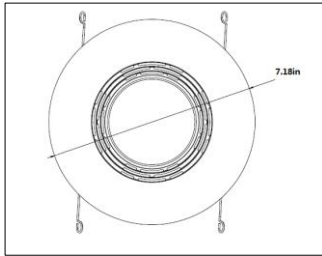

Dimensional Diagrams