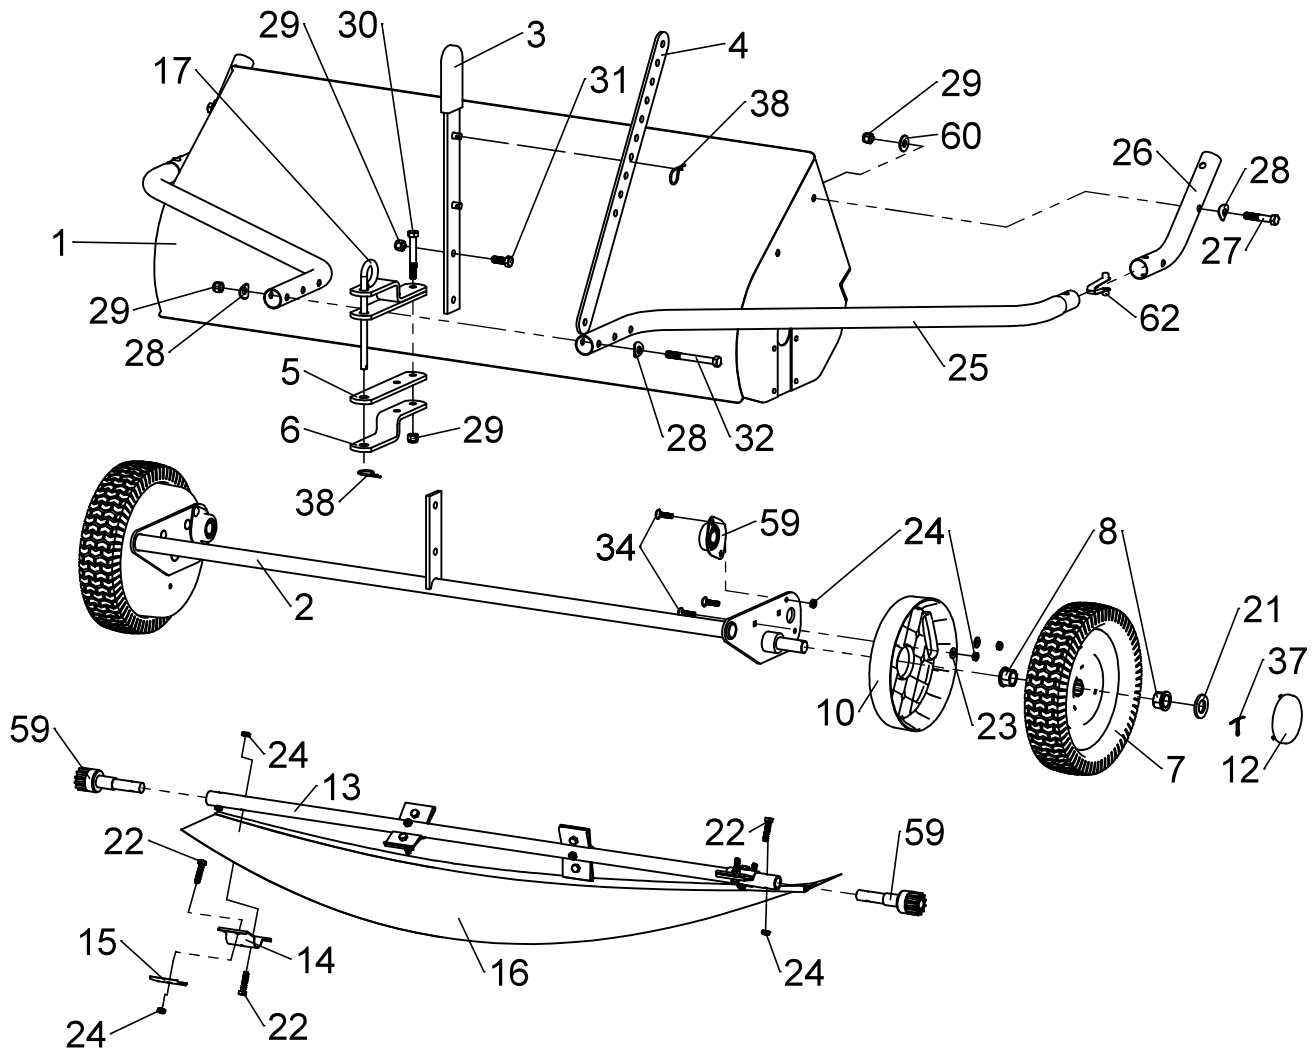

# Repair Parts

ITEM	PART NO	DESCRIPTION	QTY	ITEM	PART NO	DESCRIPTION	QTY
1	6000206-G	Sweeper Housing	1	23	3000716	1/4" USS Flat Washer	4
2	307119	Height Adjustment	1	24	300065	1/4-20 Nyloc Nut	22
3	307181	Handle	1	25	307038	Hitch Tube, Long (incl. 62)	2
4	307113	Adjustment Lever	1	26	307034	Hitch Tube, Short	2
5	307042	Clevis Bar, Flat	2	27	3000543	3/8-16 x 2" Hex Bolt	4
6	307043	Clevis Bar, Offset	2	28	3000722	3/8" USS Curved Washer	10
7	307011	Wheel (bushings included)	2	29	310061	3/8-16 Nyloc Nut	11
8	6000540	Wheel Bushing	4	30	310051	3/8-16 x 2-3/4" Hex Bolt	2
10	6000539	Dust Cover	2	31	3000533	3/8-16 x 1" Hex Bolt	2
12	307241	Hub Cap	2	32	3000544	3/8-16 x 3-1/2" Hex Bolt	3
13	307125	Brush Axle	1	34	6000733	1/4-20 x 1" Carriage Bolt	8
14	307122	Brush Bracket	4	37	300081	Cotter Pin, 1/8" x 1-1/2"	2
15	307121	Brush Clamp	8	38	307083	Hairpin	2
16	307322	Brush	2	59	6000828	Pinion/Bearing Kit	1
17	307082	Hitch Pin	1	60	310073	3/8" USS Flat Washer	4
21	3000721	3/4" SAE Flat Washer	2	62	6000222	Snap Button	2
22	3000539	1/4-20 x 1-1/4" Hex Bolt	14				

# Repair Parts

66

ITEM	PART NO	DESCRIPTION	QTY	ITEM	PART NO	DESCRIPTION	QTY
38	307083	Hairpin	6	55	307032	Connecting Tube	2
39	307332	Hopper Bag	1	57	307361	Dump Rope	1
45	307062	Hopper Bar	1	61	6000208	Snap Button	4
46	307053	Pivot Rod	1	63	6000235	Owners Manual	1
47	307052	Tension Rod	2	64	307132	Hardware Bag-Hitch	1
49	3000818	Clevis Pin, 3/8" x 1/2"	2	65	307133	Hardware Bag-Frame	1
50	3000820	Clevis Pin, 1/4" x 1-1/4"	2	66	6000189	Decal, Lawn Sweeper	1
53	3000720	3/8" USS Flat Washer	2	67	6000865	Hopper Frame Kit, 26 cu. ft.	1
54	3000823	Quick-Release Pin	2				