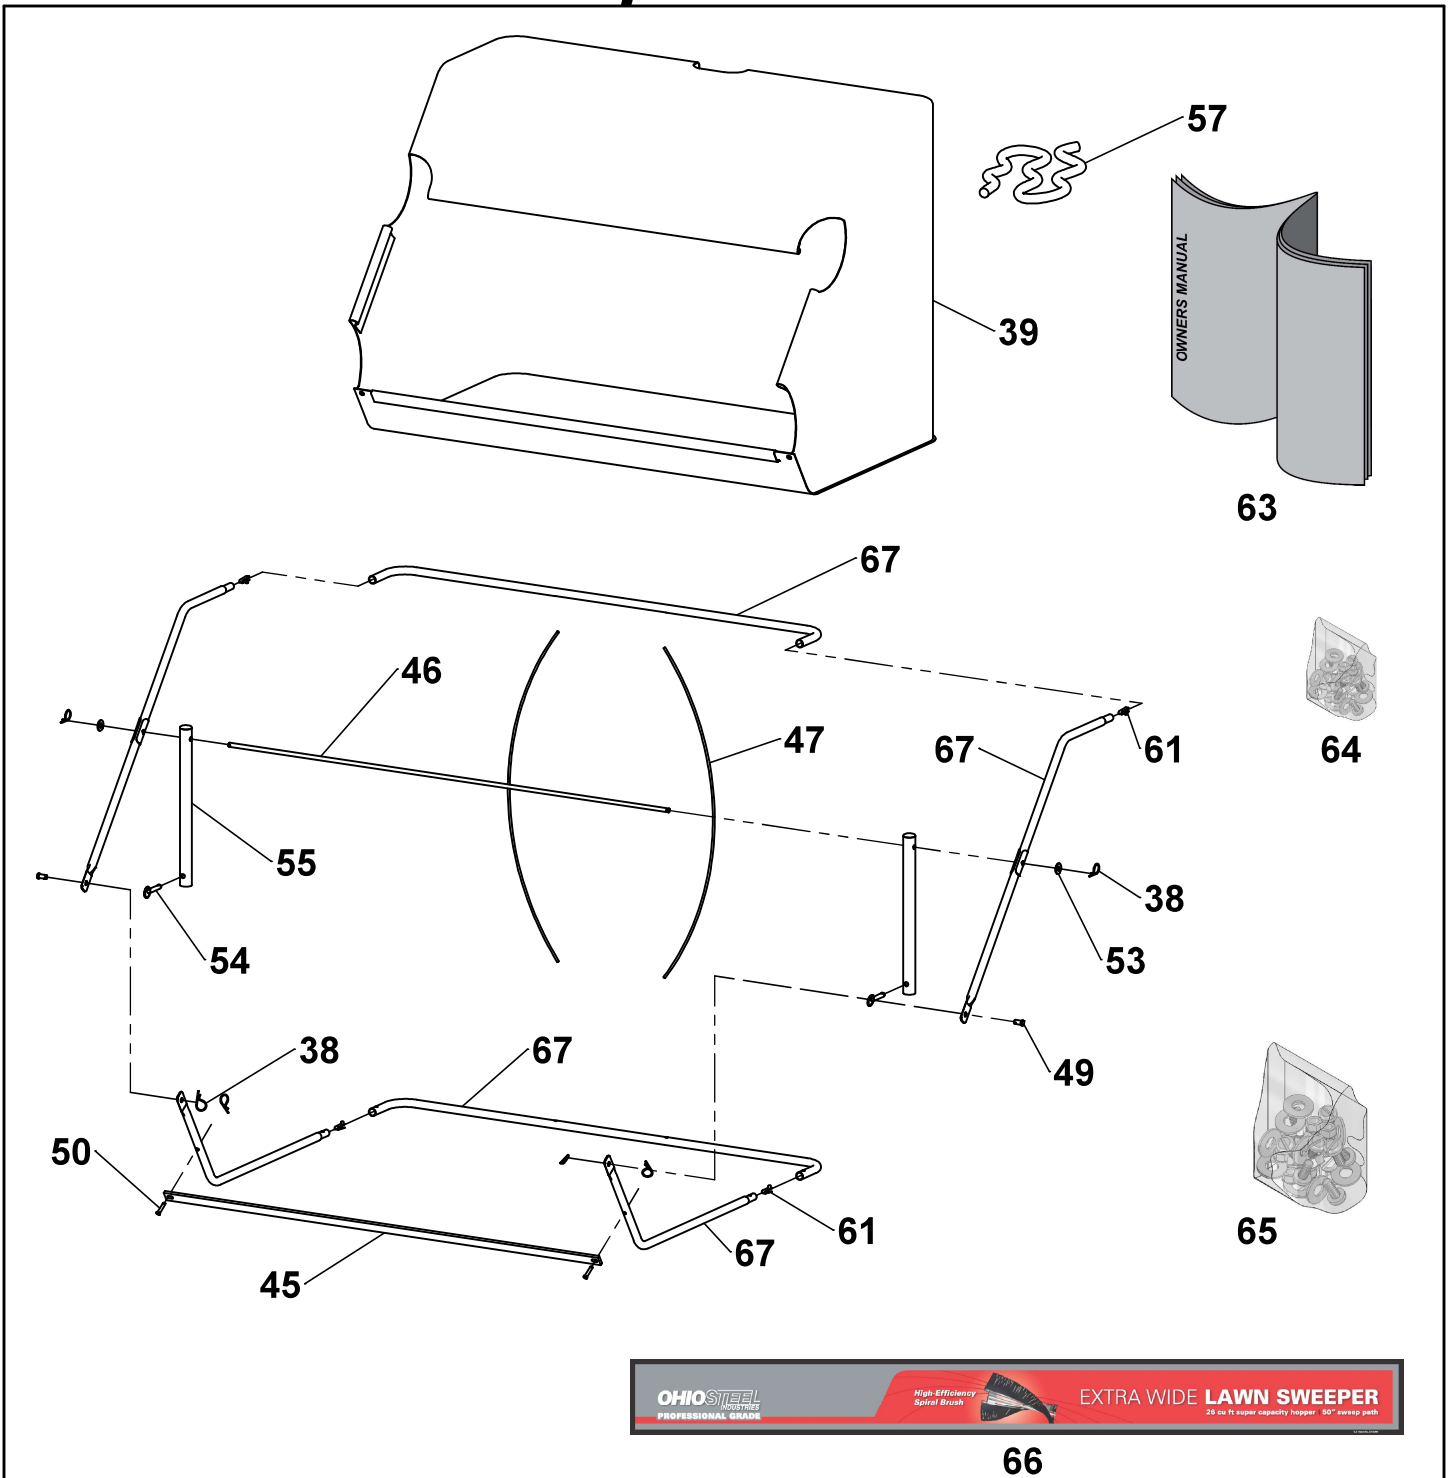

# Repair Parts

ITEM	PART NO	DESCRIPTION	QTY	ITEM	PART NO	DESCRIPTION	QTY
1	6000206-G	Sweeper Housing	1	23	3000716	1/4" USS Flat Washer	4
2	307119	Height Adjustment	1	24	300065	1/4-20 Nyloc Nut	22
3	307181	Handle	1	25	307038	Hitch Tube, Long (incl. 62)	2
4	307113	Adjustment Lever	1	26	307034	Hitch Tube, Short	2
5	307042	Clevis Bar, Flat	2	27	3000543	3/8-16 x 2" Hex Bolt	4
6	307043	Clevis Bar, Offset	2	28	3000722	3/8" USS Curved Washer	10
7	307011	Wheel (bushings included)	2	29	310061	3/8-16 Nyloc Nut	11
8	6000540	Wheel Bushing	4	30	310051	3/8-16 x 2-3/4" Hex Bolt	2
10	6000539	Dust Cover	2	31	3000533	3/8-16 x 1" Hex Bolt	2
12	307241	Hub Cap	2	32	3000544	3/8-16 x 3-1/2" Hex Bolt	3
13	307125	Brush Axle	1	34	6000733	1/4-20 x 1" Carriage Bolt	8
14	307122	Brush Bracket	4	37	300081	Cotter Pin, 1/8" x 1-1/2"	2
15	307121	Brush Clamp	8	38	307083	Hairpin	2
16	307322	Brush	2	59	6000828	Pinion/Bearing Kit	1
17	307082	Hitch Pin	1	60	310073	3/8" USS Flat Washer	4
21	3000721	3/4" SAE Flat Washer	2	62	6000222	Snap Button	2
22	3000539	1/4-20 x 1-1/4" Hex Bolt	14				

# Repair Parts

66

ITEM	PART NO	DESCRIPTION	QTY	ITEM	PART NO	DESCRIPTION	QTY
38	307083	Hairpin	6	55	307032	Connecting Tube	2
39	307332	Hopper Bag	1	57	307361	Dump Rope	1
45	307062	Hopper Bar	1	61	6000208	Snap Button	4
46	307053	Pivot Rod	1	63	6000235	Owners Manual	1
47	307052	Tension Rod	2	64	307132	Hardware Bag-Hitch	1
49	3000818	Clevis Pin, 3/8" x 1/2"	2	65	307133	Hardware Bag-Frame	1
50	3000820	Clevis Pin, 1/4" x 1-1/4"	2	66	6000189	Decal, Lawn Sweeper	1
53	3000720	3/8" USS Flat Washer	2	67	6000865	Hopper Frame Kit, 26 cu. ft.	1
54	3000823	Quick-Release Pin	2				