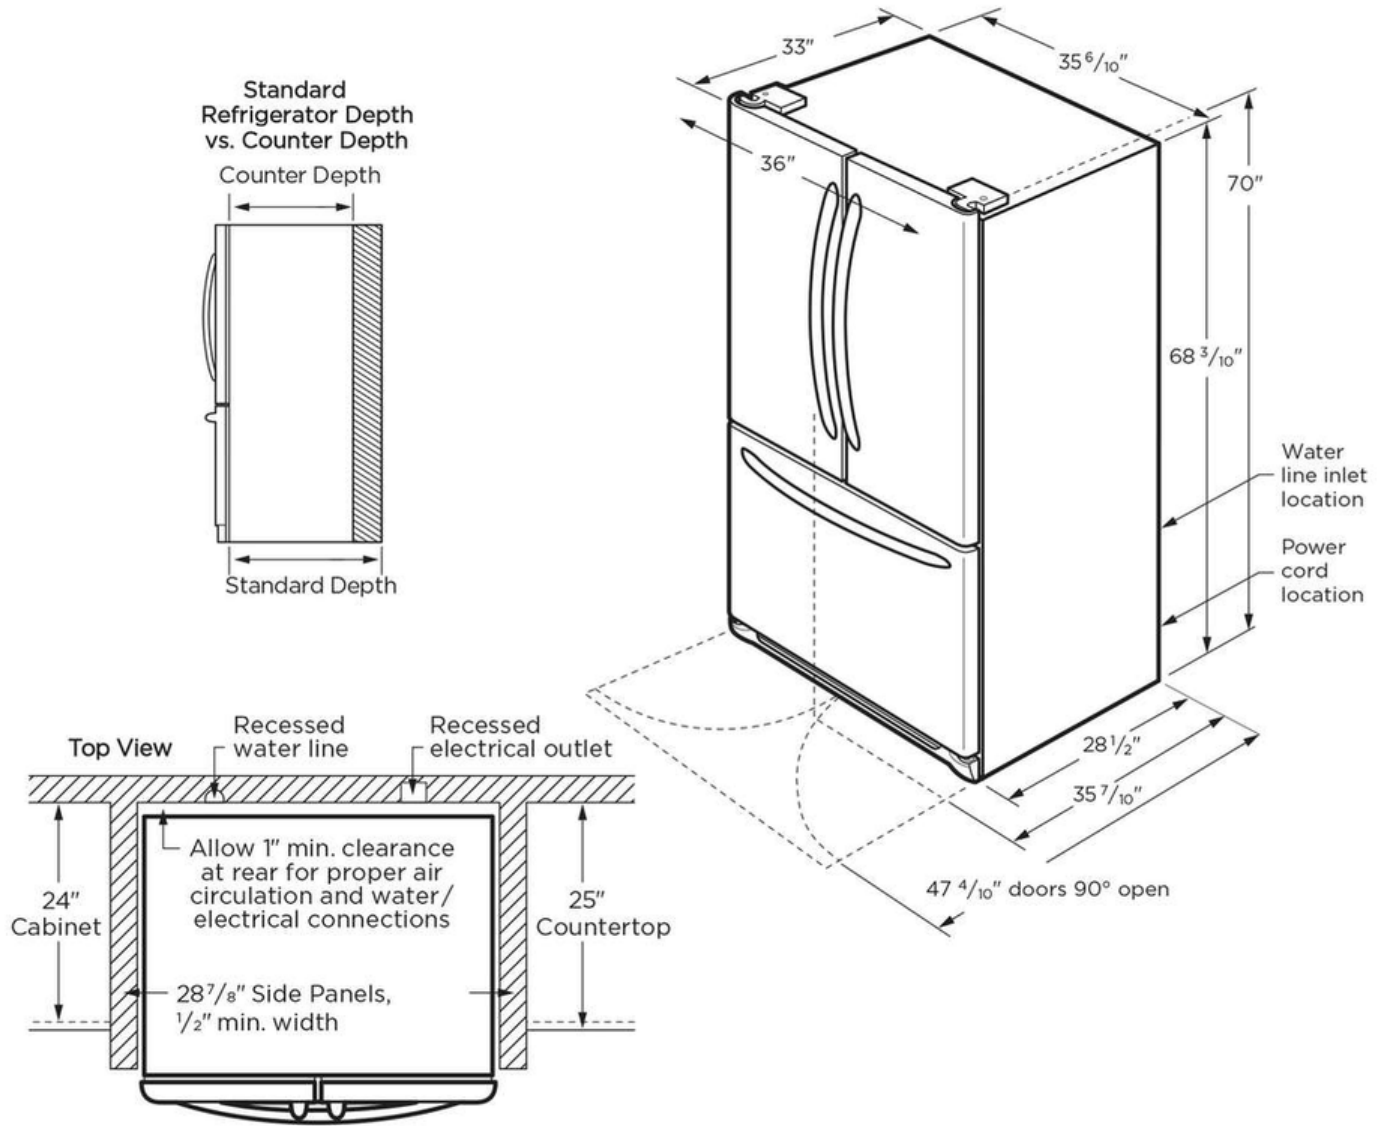

27.8 Cu. Ft. French Door Refrigerator

FRFS2823AS, FRFS2823AW, FRFS2823AD

Version : 10/21

Note: For planning purposes only. Always consult local and national electric, gas and plumbing codes.

Refer to Product Installation Guide for detailed installation instructions on the web at frigidaire.com / frigidaire.ca

Specifications subject to change. Accessories information available on the web at frigidaire.com / frigidaire.ca