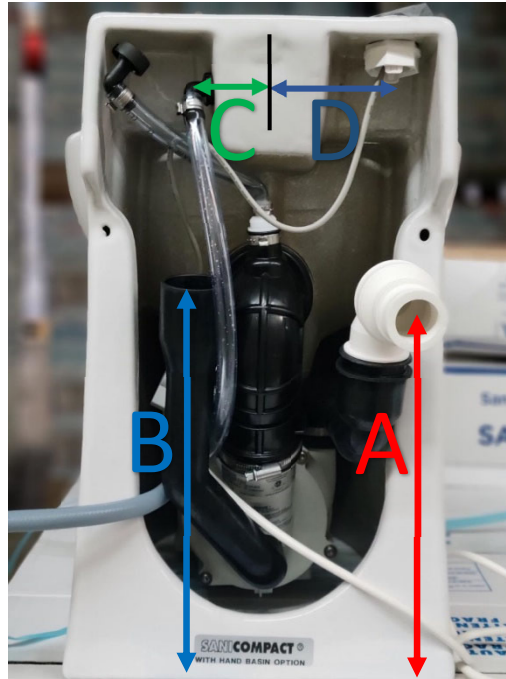

Sanicompact C4

Rough-In Dimensions

Discharge Connection (A) : 12 - ½"

Wash Basin Connection (B) : 11 - ½"

Dimension C: 2 - ½"

Dimension D: 3 - ½"

Toilet Dimension – 2" ID – 2 ¾" OD – From center line of spigot to the floor is 11"

Water Supply Line (gray)

- 30 inches long (if coming from the left)
- 24 inches long (if coming from the right)

Power Cord (white)

- 31 ½ inches (if exiting to the left)
- 25 inches long (if exiting to the right)

Dimension (E): 21 ½"

Floor mount (F): 7 ½" from wall

Dimension (G): 18 ½"

Toilet Seat Part#: SA200104