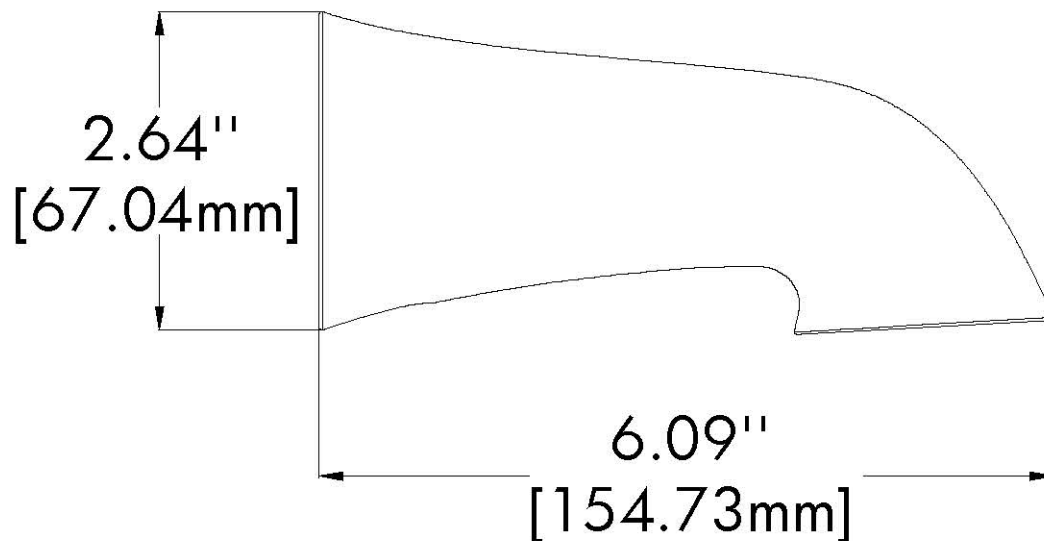

### FEATURES:

- 1/2 in. copper slip-fit connection
- Metal construction

### DIMENSIONS:

 NOTE: 1. All dimensions are in inches (millimeters) unless otherwise specified and are subject to change without notice.

Architect/Engineer Approval Space:

SPEAKMAN  
400 ANCHOR MILL ROAD  
NEW CASTLE, DE 19720