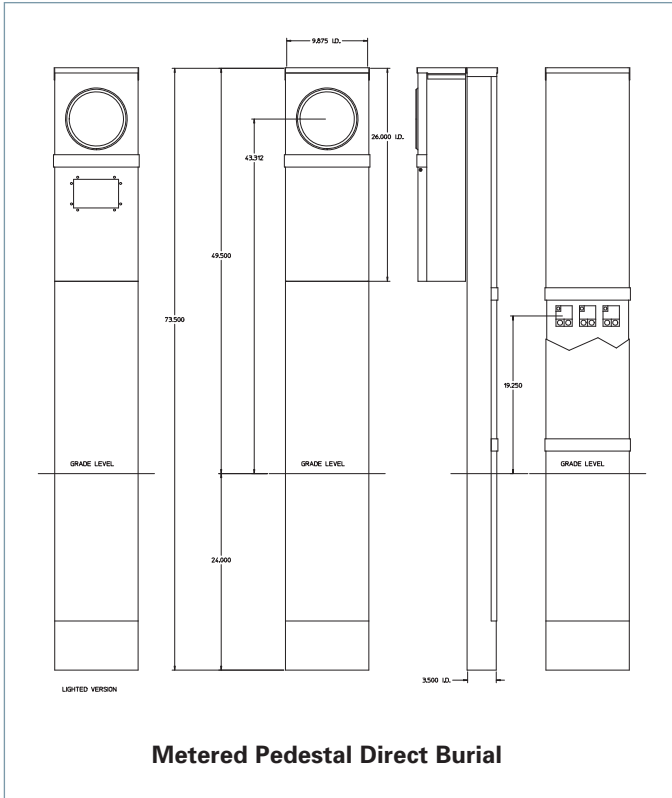

## Dimension Drawings

## Dimension Drawings

2  
METER  
CENTERS

Meter Socket

## Dimension Drawings

METER CENTERS 2

Meter Socket