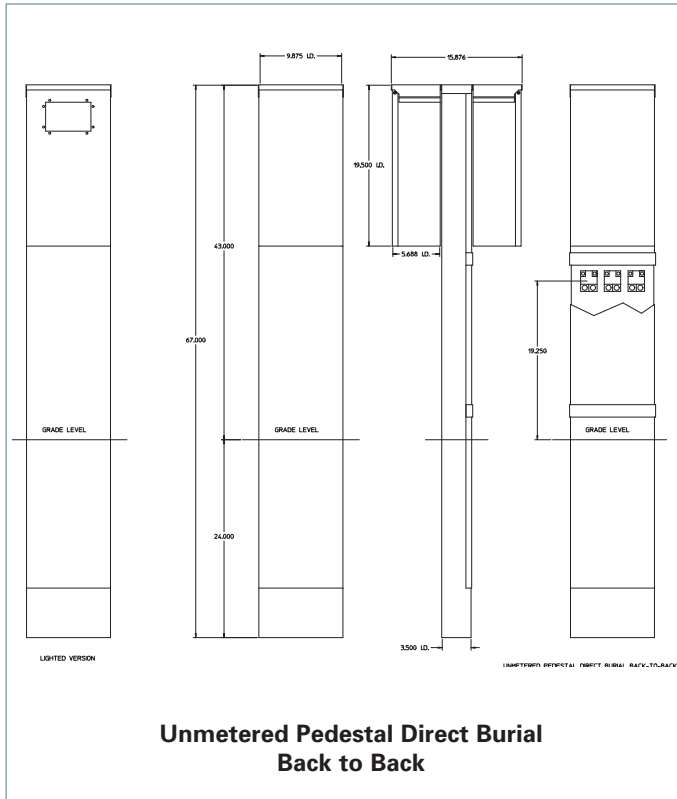

## Dimension Drawings

## Dimension Drawings

2  
METER  
CENTERS

Meter Socket

## Dimension Drawings

METER CENTERS 2

Meter Socket