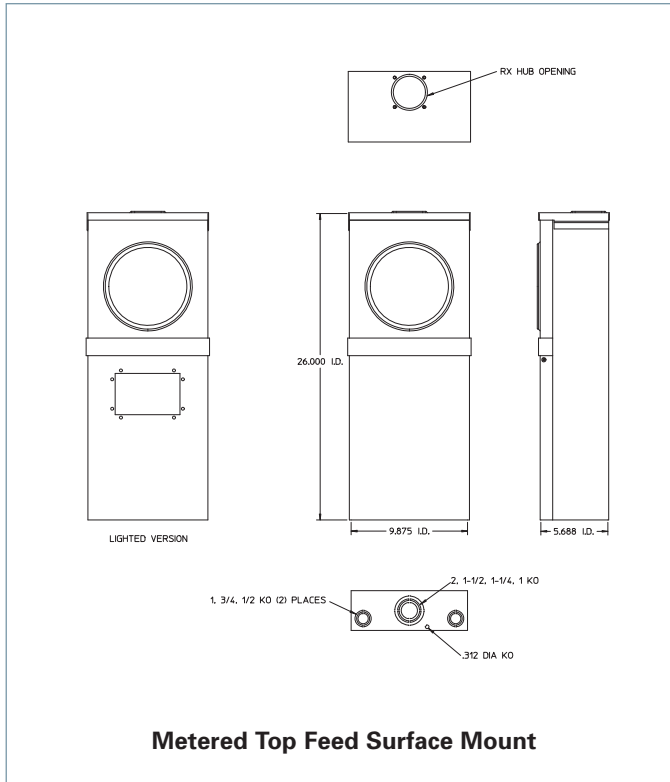

## Dimension Drawings

## Dimension Drawings

2  
METER  
CENTERS

Meter Socket

## Dimension Drawings

METER CENTERS 2

Meter Socket