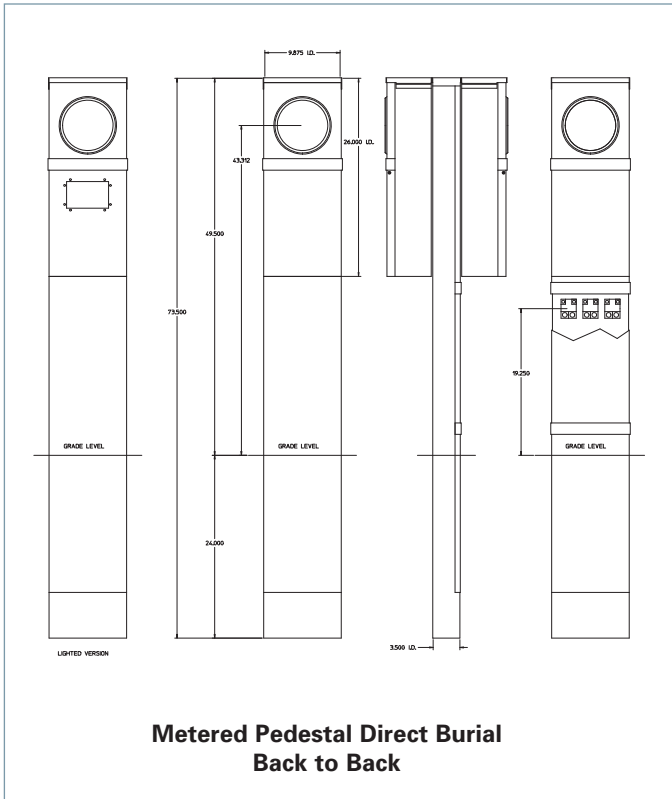

## Dimension Drawings

## Dimension Drawings

2  
METER  
CENTERS

Meter Socket

## Dimension Drawings

METER CENTERS 2

Meter Socket