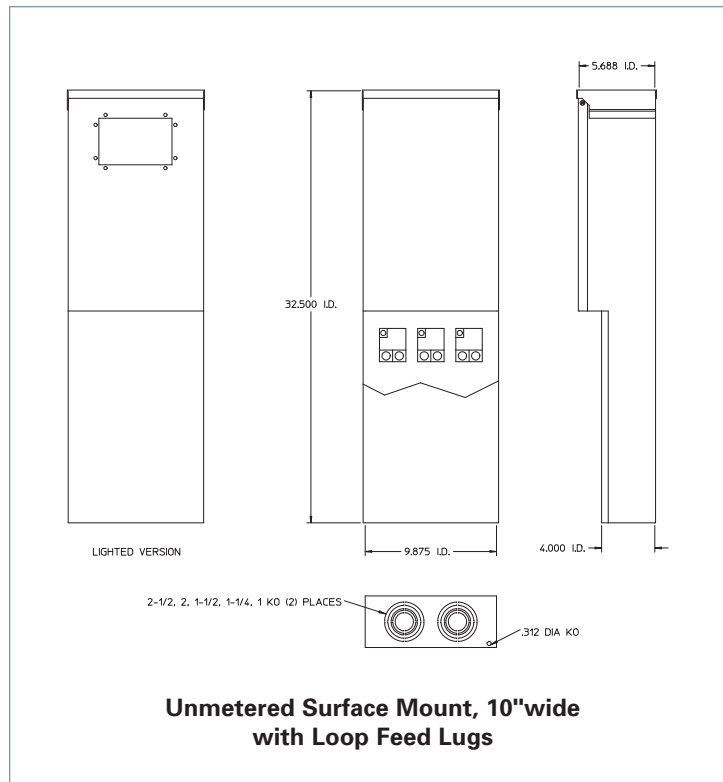

## Dimension Drawings

## Dimension Drawings

2  
METER  
CENTERS

Meter Socket

## Dimension Drawings

METER CENTERS 2

Meter Socket