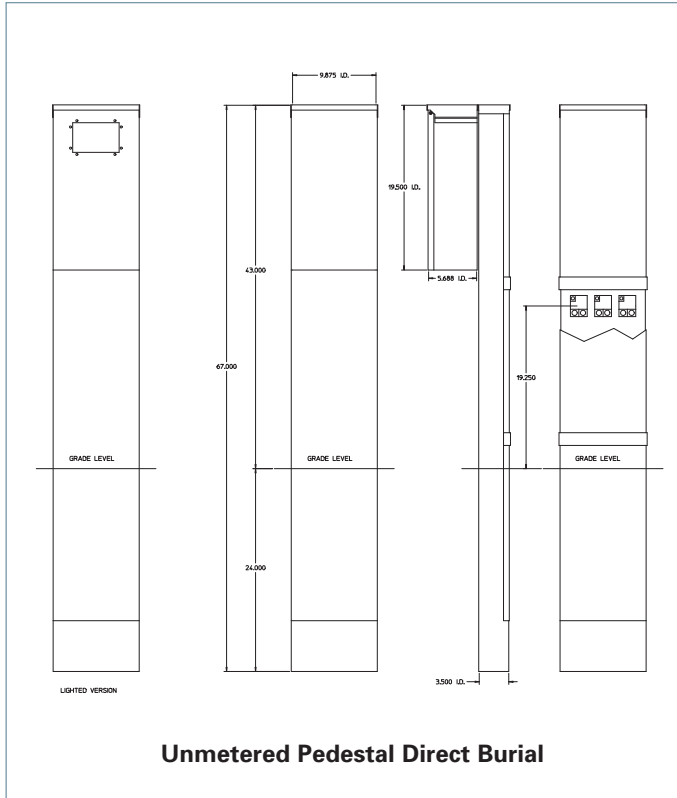

## Dimension Drawings

## Dimension Drawings

2  
METER  
CENTERS

Meter Socket

## Dimension Drawings

METER CENTERS 2

Meter Socket