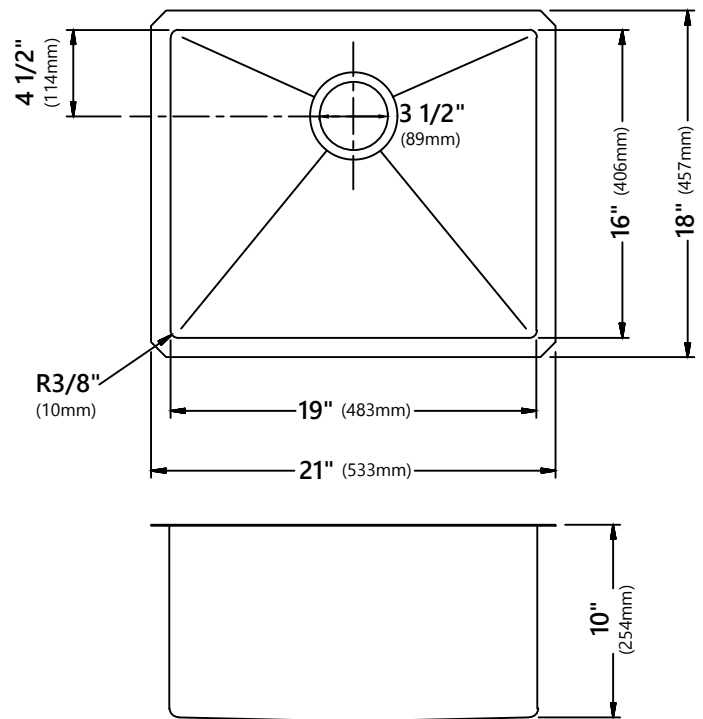

KHU101-21

21 Inch Undermount Single Bowl Stainless Steel Kitchen Sink

Kräus®

SPECIFICATION SHEET

Sink Dimensions

Overall Dimensions: 21" x 18"

Bowl Dimensions: 19" x 16"

Sink Depth: 10"

Features

- 16 Gauge Stainless Steel Construction
- Undermount Installation
- Single Bowl Sink
- Required Minimum Cabinet Size: 24" Left to Right, 21" Front to Back
- Rear Center-Set Drain
- 3 1/2" Drain Opening
- NoiseDefend Undercoating and Sound Dampening Pads

Accessories Included

- Strainer ST-1
- Bottom Grid KBG-101-21
- Cut-Out Template
- Mounting Hardware
- Towel

CODES/STANDARDS:

Product Certification

cUPC (ASME A112.19.3/CSA B45.4)

Warranty

Kraus Limited Lifetime Warranty

see website for details www.kraususa.com

Kraus USA Customer Service

1.800.775.0703 | customerservice@kraususa.com

REV. February 21, 2019