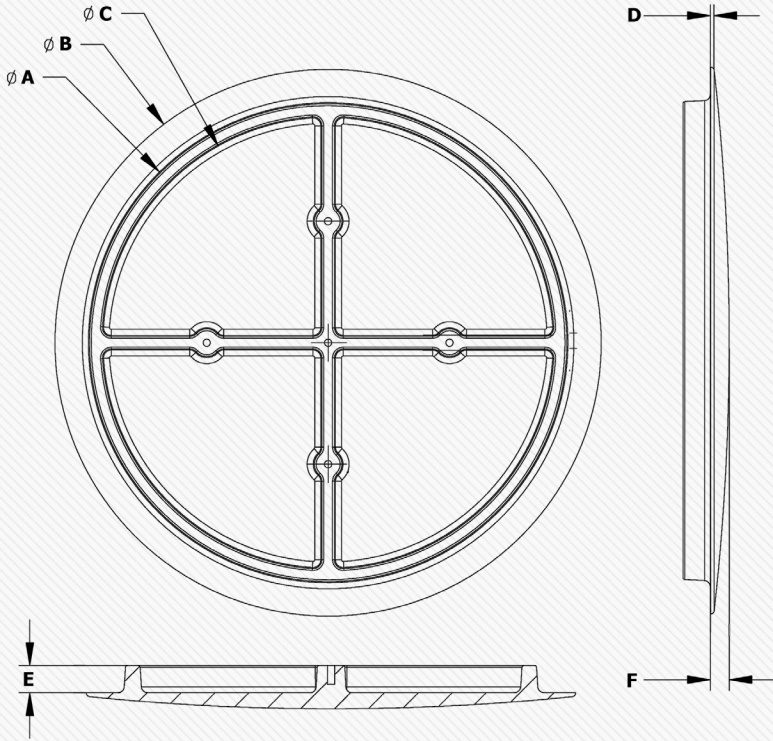

PHYSICAL/CHEMICAL PROPERTIES

Material: High Impact ABS
 Color: White
 Melting point: 325 °F

DIRECTIONS FOR USE

Cut appropriate size hole opening in a drywall ceiling or wall using a drywall saw (not included). You might use inner circle as a template. Slightly bend metal strip and insert plastic plate into a hole, align if needed. Paint the surface to match your ceiling color.

COMMON APPLICATIONS

Wallo Round Access Panel allows easy access to ductwork damper controls, electrical junction boxes, plumbing cleanouts, and valves concealed behind drywall. Does not require framing, screws, latches or fasteners. Spring-loaded clips make installation and removal of the panel a snap. Attractive — can be painted or wallpapered to match any existing room décor. Works in walls or ceilings up to 3/4" thick.

Data is subject to manufacturing tolerances.

	PRODUCT	DESCRIPTION	A	B	C	D	E	F	PACK
✓	APR-0501	Round Access Panel	3.95"	4.75"	3.5"	0.06	0.25	0.15	10
	APR-0701	Round Access Panel	5.91"	7"	5.5"	0.06	0.45	0.31	5
	APR-0901	Round Access Panel	7.9"	9"	7.4"	0.06	0.45	0.31	5