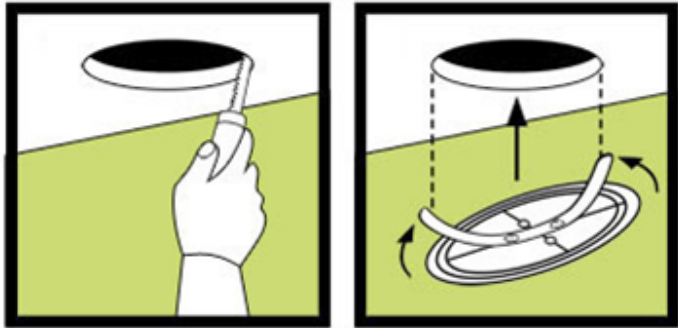

TECHNICAL SPECIFICATION

Wallo Brands LLC
 9430 Lost Meadow Rd
 Middleton, WI 53562
 Phone: 608-520-0777
www.drywallaccesspanels.com

TECHNICAL SPECIFICATION: Wallo Round Access Panels are designed to allow access to service areas. Access Panels can be used for access to plumbing, electrical, security systems, telephone, computer cables, and sprinkler systems.

PHYSICAL/CHEMICAL PROPERTIES

Material: High Impact ABS
 Color: White
 Melting point: 325 °F

DIRECTIONS FOR USE

Cut appropriate size hole opening in a drywall ceiling or wall using a drywall saw (not included). You might use inner circle as a template. Slightly bend metal strip and insert plastic plate into a hole, align if needed. Paint the surface to match your ceiling color.

COMMON APPLICATIONS

Wallo Round Access Panel allows easy access to ductwork damper controls, electrical junction boxes, plumbing cleanouts, and valves concealed behind drywall. Does not require framing, screws, latches or fasteners. Spring-loaded clips make installation and removal of the panel a snap. Attractive — can be painted or wallpapered to match any existing room décor. Works in walls or ceilings up to 3/4" thick.