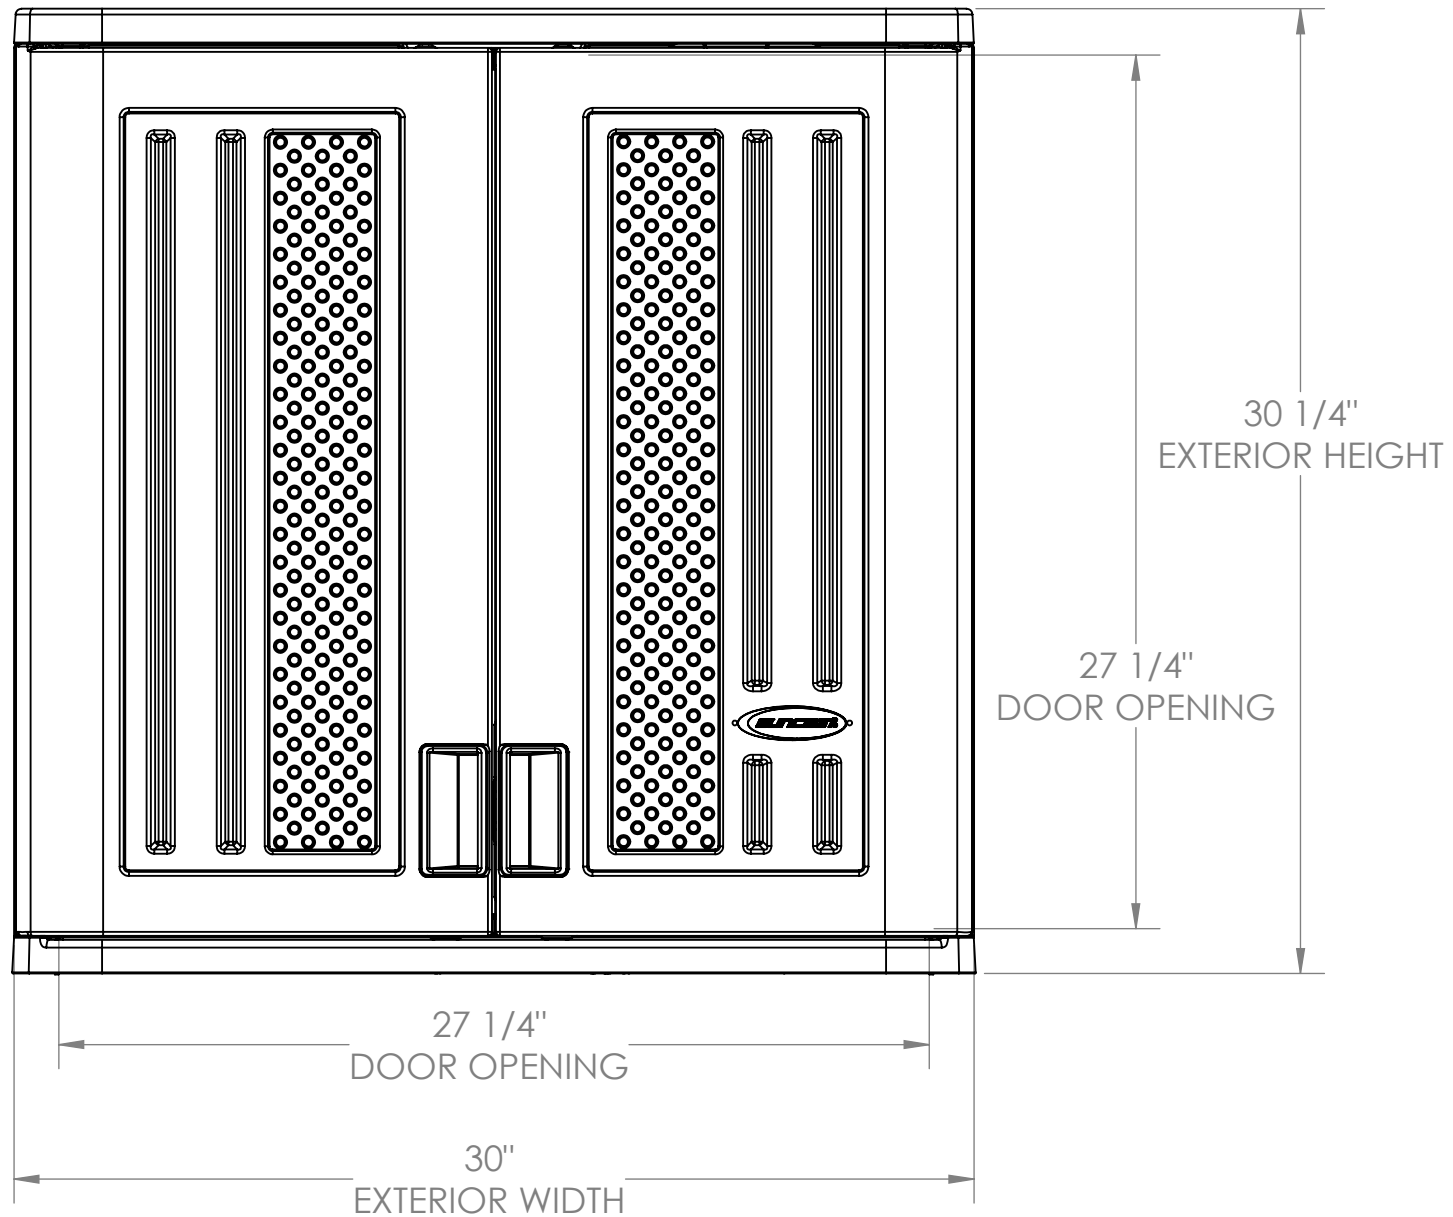

BMC3000
FRONT VIEW

TOTAL VOLUME

INTERIOR 4.23 cu. ft.
EXTERIOR 6.30 cu. ft.

SQUARE FOOTAGE

INTERIOR 1.85 sq. ft.
EXTERIOR 2.5 sq. ft.

BMC3000
SIDE VIEW

BMC3000
TOP VIEW

BMC3000
SIDE SECTION VIEW