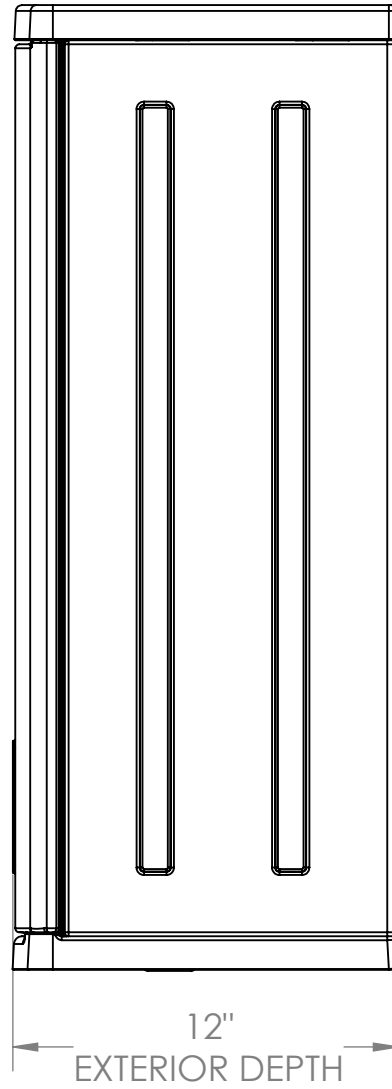

BMC3000
FRONT VIEW

TOTAL VOLUME

INTERIOR 4.23 cu. ft.
EXTERIOR 6.30 cu. ft.

SQUARE FOOTAGE

INTERIOR 1.85 sq. ft.
EXTERIOR 2.5 sq. ft.

BMC3000
SIDE VIEW

BMC3000
TOP VIEW

BMC3000
SIDE SECTION VIEW