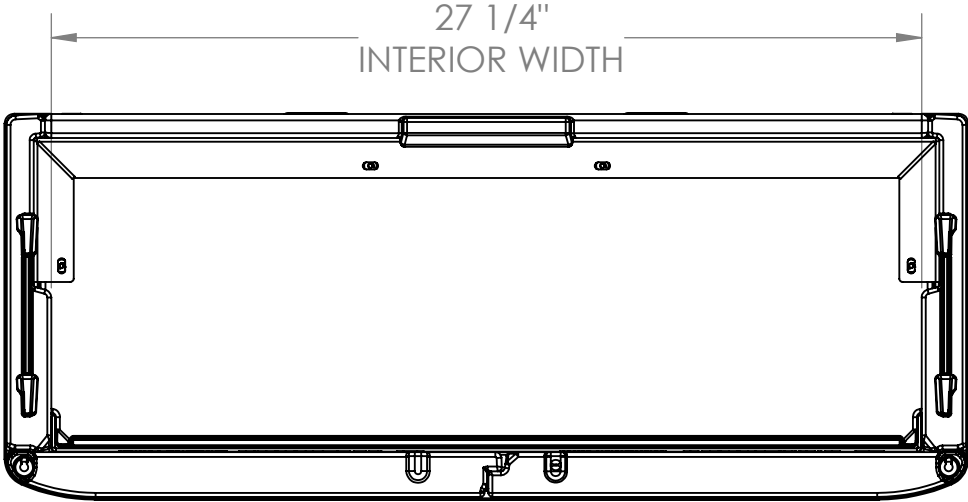

BMC3000
FRONT VIEW

TOTAL VOLUME

INTERIOR 4.23 cu. ft.
EXTERIOR 6.30 cu. ft.

SQUARE FOOTAGE

INTERIOR 1.85 sq. ft.
EXTERIOR 2.5 sq. ft.

BMC3000
SIDE VIEW

BMC3000
TOP VIEW

BMC3000
SIDE SECTION VIEW