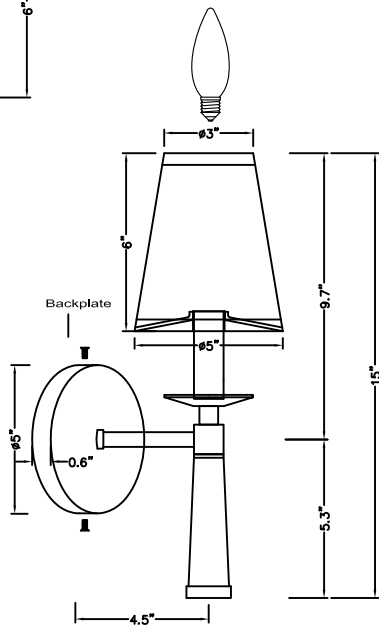

CRYSTORAMA

95 Cantiague Rock Road, Westbury NY 11590
 ph:516.931.9090 fax:516.931.1254
 info@crystorama.com www.crystorama.com

MODEL#: 8861-PN ASSEMBLY AND DRESSING INSTRUCTIONS

Shade Dimensions

WARNING: This product can expose you to Lead, which is known to the State of California to cause cancer and/or birth defects or reproductive harm. For more information go to www.P65Warnings.ca.gov

IMPORTANT

TURN OFF THE POWER AT THE MAIN FUSE OR CIRCUIT BREAKER BOX BEFORE STARTING INSTALLATION

You will need 1-Cand. BULB
 40 watts Max
 Bulb not included
 USE LED BULBS FOR EXTENDED USE