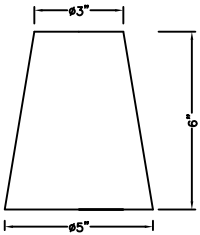

CRYSTORAMA

95 Cantiague Rock Road, Westbury NY 11590
 ph:516.931.9090 fax:516.931.1254
 info@crystorama.com www.crystorama.com

MODEL#: 8861-PN ASSEMBLY AND DRESSING INSTRUCTIONS

Shade Dimensions

WARNING: This product can expose you to Lead, which is known to the State of California to cause cancer and/or birth defects or reproductive harm. For more information go to www.P65Warnings.ca.gov