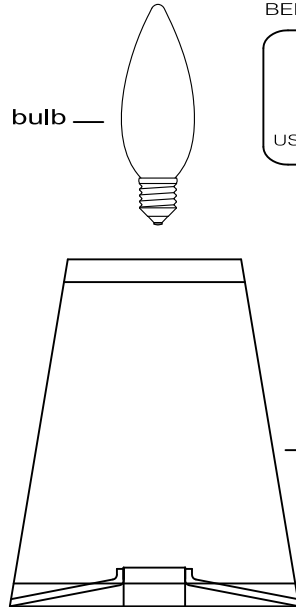

CRYSTORAMA

95 Cantiague Rock Road, Westbury NY 11590
 ph:516.931.9090 fax:516.931.1254
 info@crystorama.com www.crystorama.com

MODEL#: 8861-PN ASSEMBLY AND DRESSING INSTRUCTIONS

Shade Dimensions

WARNING: This product can expose you to Lead, which is known to the State of California to cause cancer and/or birth defects or reproductive harm. For more information go to www.P65Warnings.ca.gov

IMPORTANT

TURN OFF THE POWER AT THE MAIN FUSE OR CIRCUIT BREAKER BOX BEFORE STARTING INSTALLATION

You will need 1-Cand. BULB
 40 watts Max
 Bulb not included
 USE LED BULBS FOR EXTENDED USE