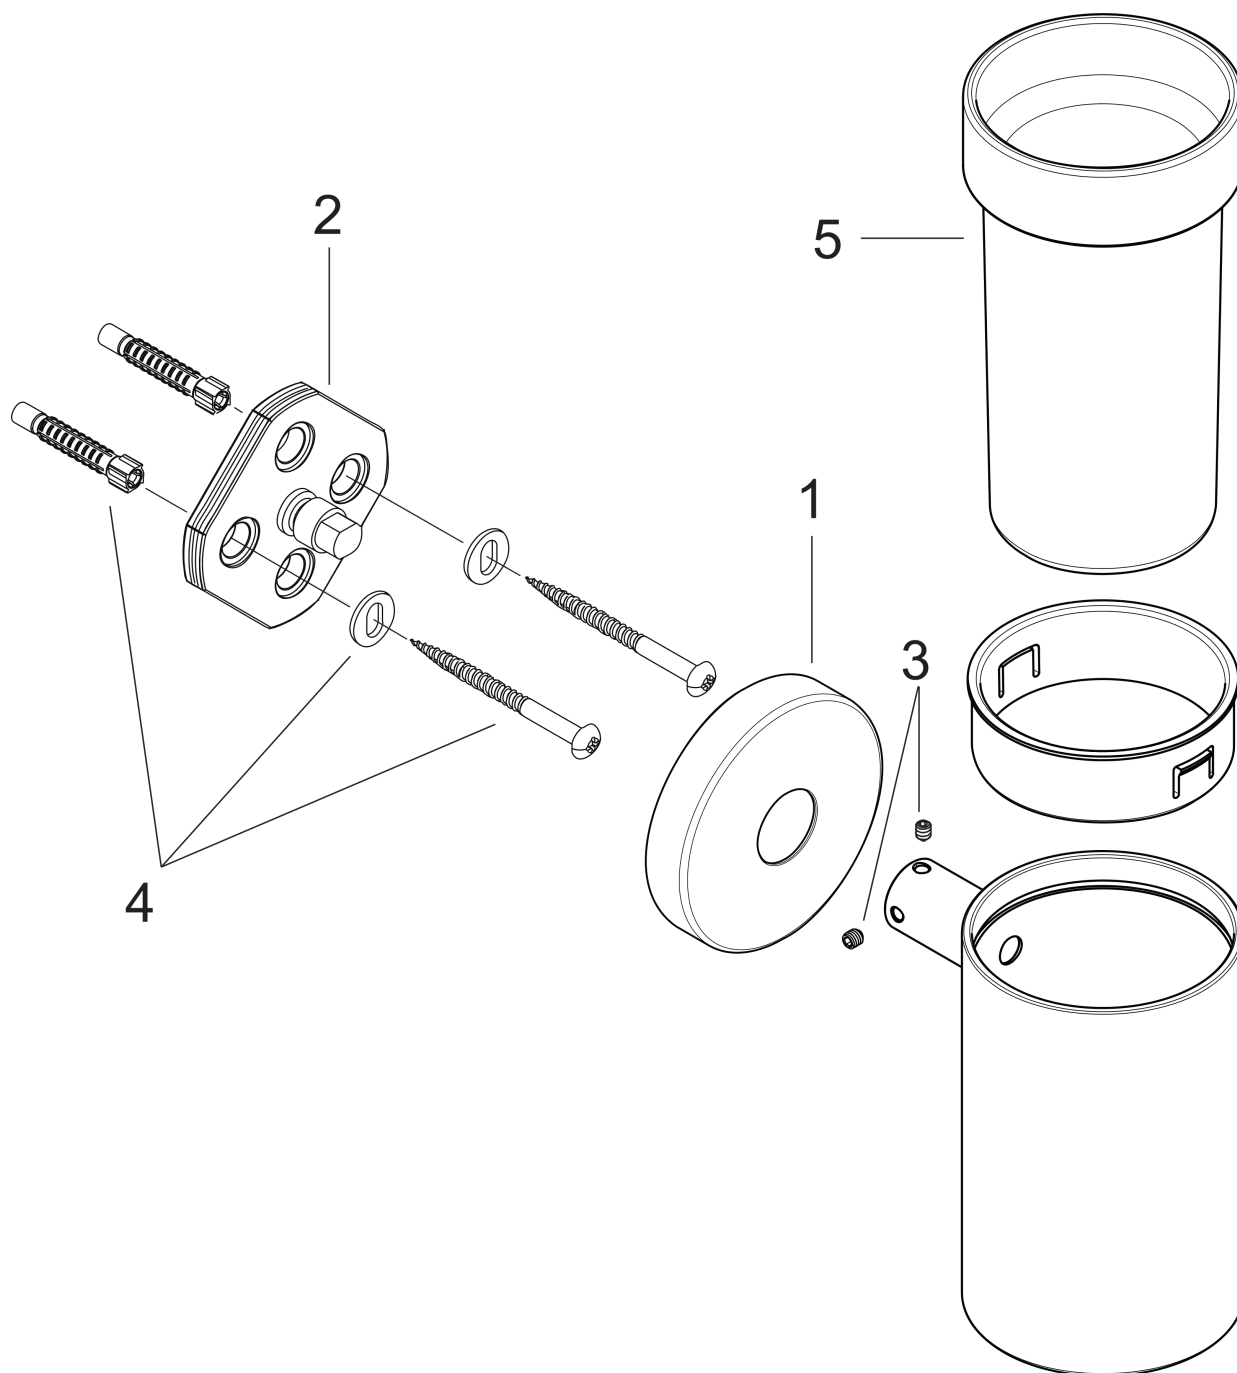

### Scale drawing

## S/E Tumbler

Finishes : **Chrome**

Part no. : **40518000**

### Exploded drawing

Year of production: >09/08

**S/E Tumbler**

Finishes : **Chrome**    Part no. : **40518000**

**Spare parts list**

Year of production: >09/08

| Pos. | Description           | Part no. | Price | PU |
|------|-----------------------|----------|-------|----|
| 1    | escutcheon            | 98538000 | -     | 1  |
| 2    | support element       | 98539000 | -     | 1  |
| 3    | hollow set screw M4x4 | 98540000 | -     | 1  |
| 4    | mounting set          | 96179000 | -     | 1  |
| 5    | tumbler on its own    | 98546000 | -     | 1  |