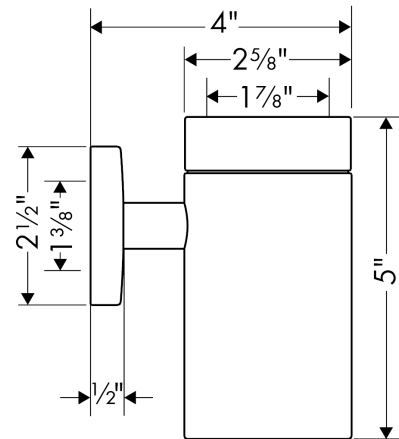

### Scale drawing

### Exploded drawing

Year of production: >09/08

**S/E Tumbler**

Finishes : **Chrome**    Part no. : **40518000**

**Spare parts list**

Year of production: >09/08

| Pos. | Description           | Part no. | Price | PU |
|------|-----------------------|----------|-------|----|
| 1    | escutcheon            | 98538000 | -     | 1  |
| 2    | support element       | 98539000 | -     | 1  |
| 3    | hollow set screw M4x4 | 98540000 | -     | 1  |
| 4    | mounting set          | 96179000 | -     | 1  |
| 5    | tumbler on its own    | 98546000 | -     | 1  |