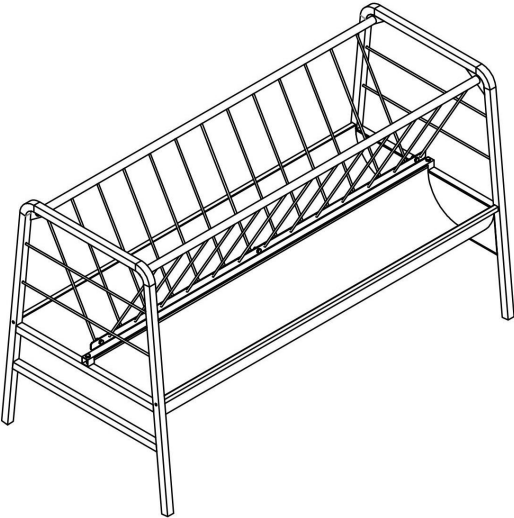

LIVESTOCK FEEDER

Model : T1097