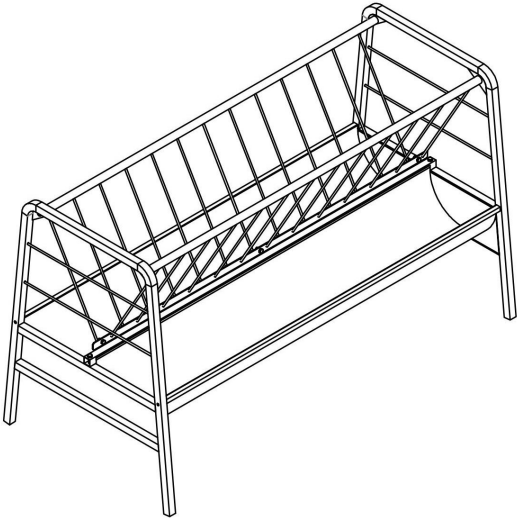

LIVESTOCK FEEDER

Model : T1097