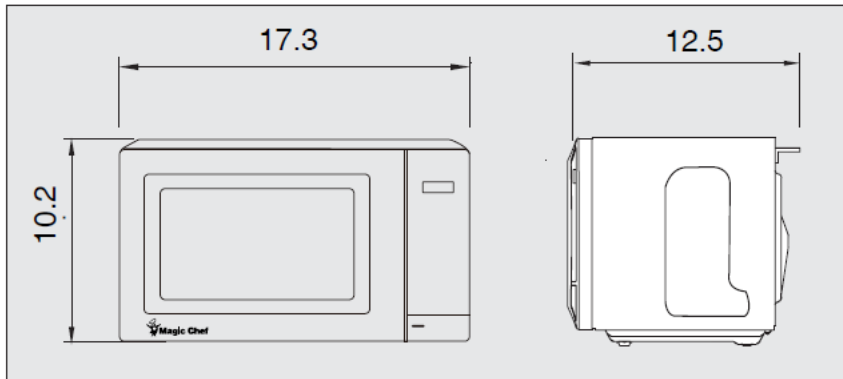

Specifications May Be Subject to Change