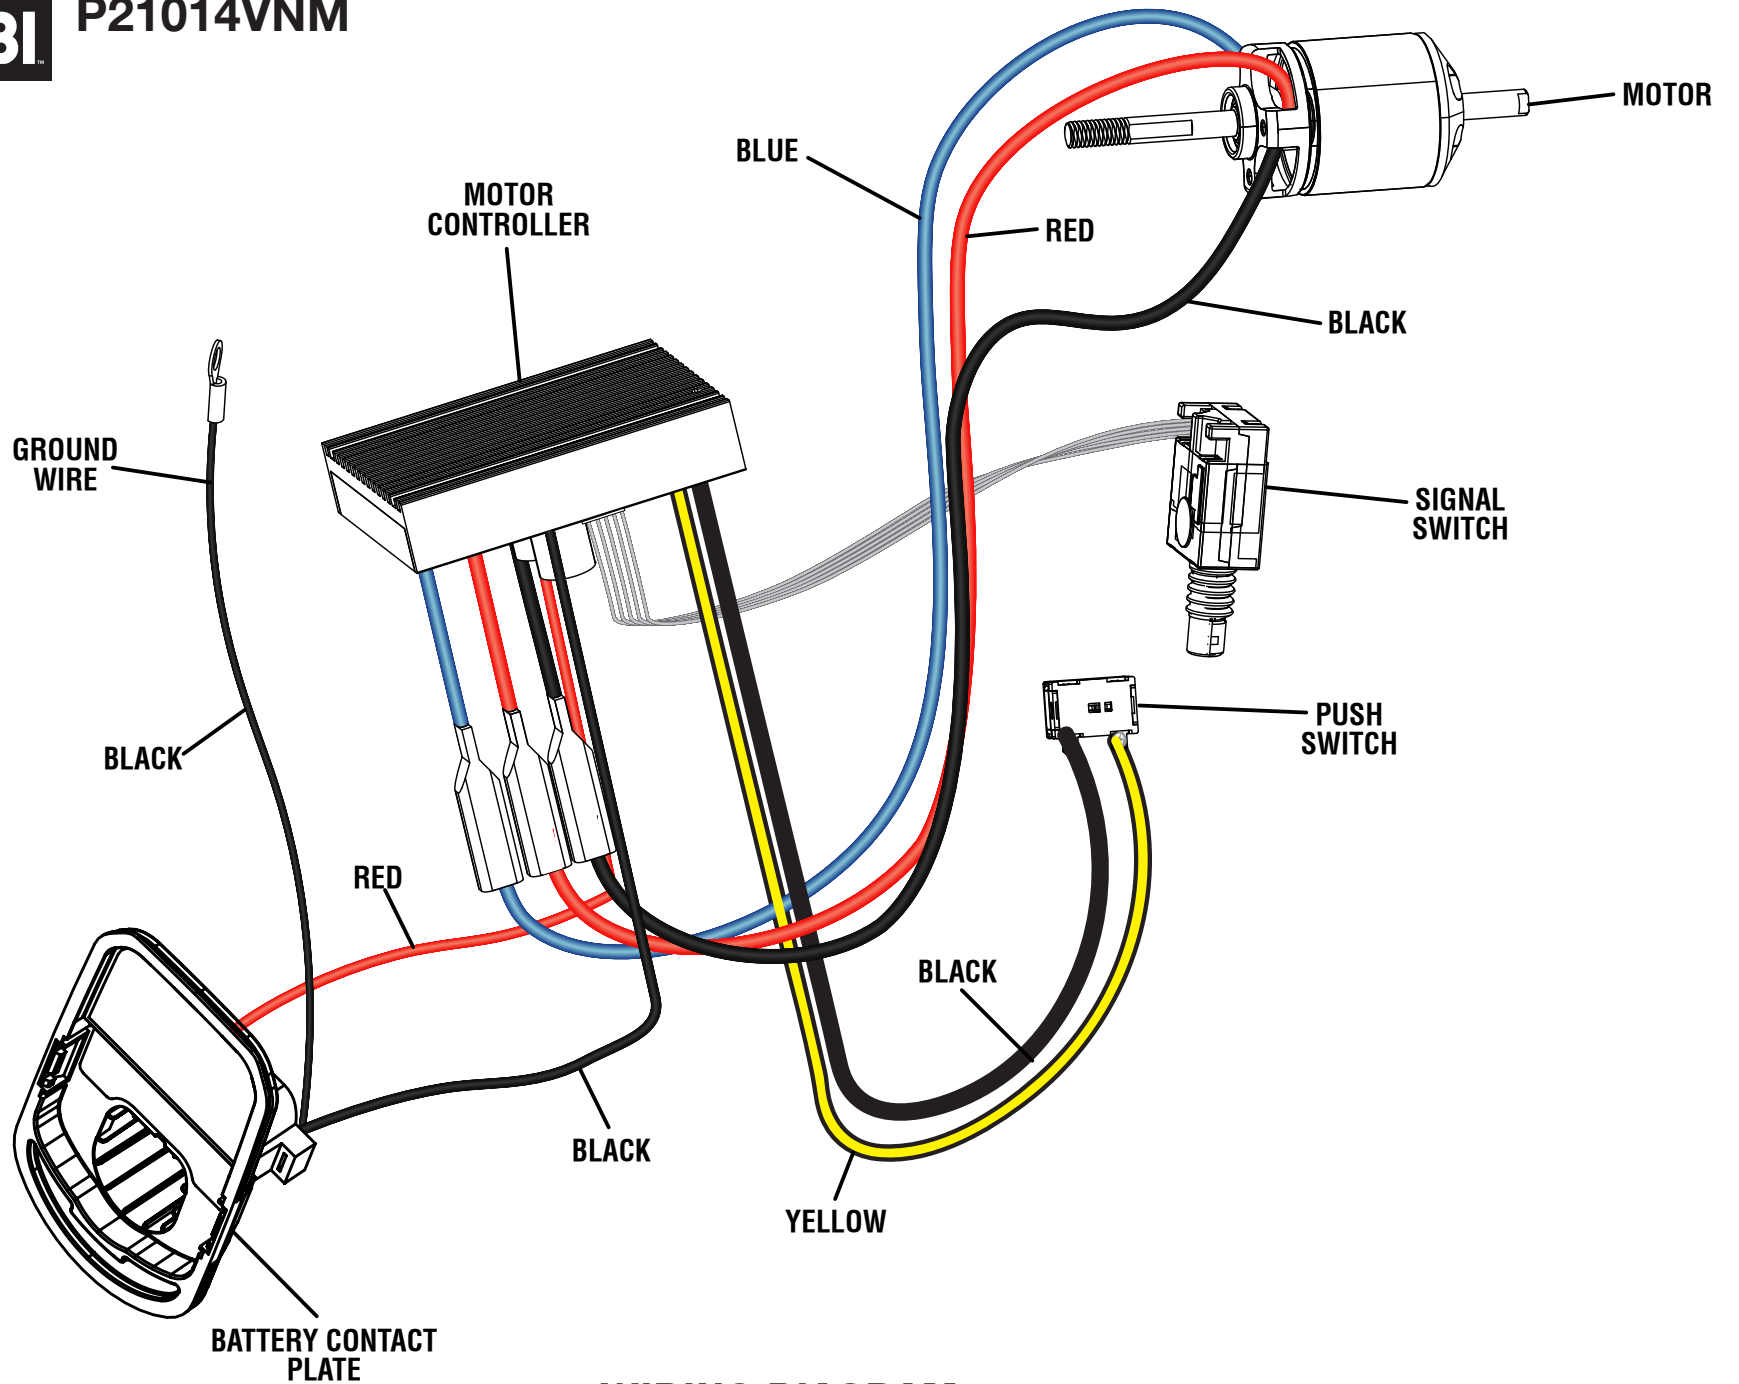

RYOBI

P21014VNM

P21014VNM

PARTS LIST

KEY NO.	PART NO.	DESCRIPTION	QTY.
1	205645001	Motor Controller and Inlet Bell Assembly (Inc. Key No. 28)	1
2	544537001	Inlet Guard	1
3	661817001	Screw (M4 x 13.5 mm, T15 Torx Pan Hd.)	15
4	660203001	Screw (M3 x 8 mm, Pan Hd.)	5
5	205648001	Grounding Strap Assembly	1
6	205646001	Housing Assembly (Inc. Key Nos. 17-18, 25-27 & 31)	1
7	544540001	Stator Assembly	1
8	205647001	Speed Nozzle Assembly	1
9	544547001	Blower Tube Assembly	1
10	678774009	Flange Lock Nut (M6)	1
11	544546001	Fan	1
12	612854002	Bushing	1
13	660137001	Screw w/Washer (M4 x 12 mm)	4
14	565463001	Rubber Cap	4
15	742667003	Motor	1
16	544719001	Nose Cone	1
17	941110041	Ingestion Icon Label	1

KEY NO.	PART NO.	DESCRIPTION	QTY.
18	941110063	QR Label	1
19	317856001	Trigger and Cruise Control Assembly	1
20	760777001	Signal Switch	1
21	699363001	Spring	1
22	760781001	Push Switch	1
23	636095001	Wave Washer (ID13.7 x OD19.2 x 0.3t)	1
24	635793001	Flat Washer (ID13.5 x OD20 x 2t)	1
25	941110062	Icon Label	1
26	941110064	WHISPER SERIES Logo Label	1
27	941110061	Warning Label	1
28	941110060	Data Label	1
29	660290004	Screw (M3 x 5 mm)	2
30	904063001	Foam	1
31	941097124	dB Label	1
	Not Shown:		
	998000696	Operator's Manual	

WIRING DIAGRAM