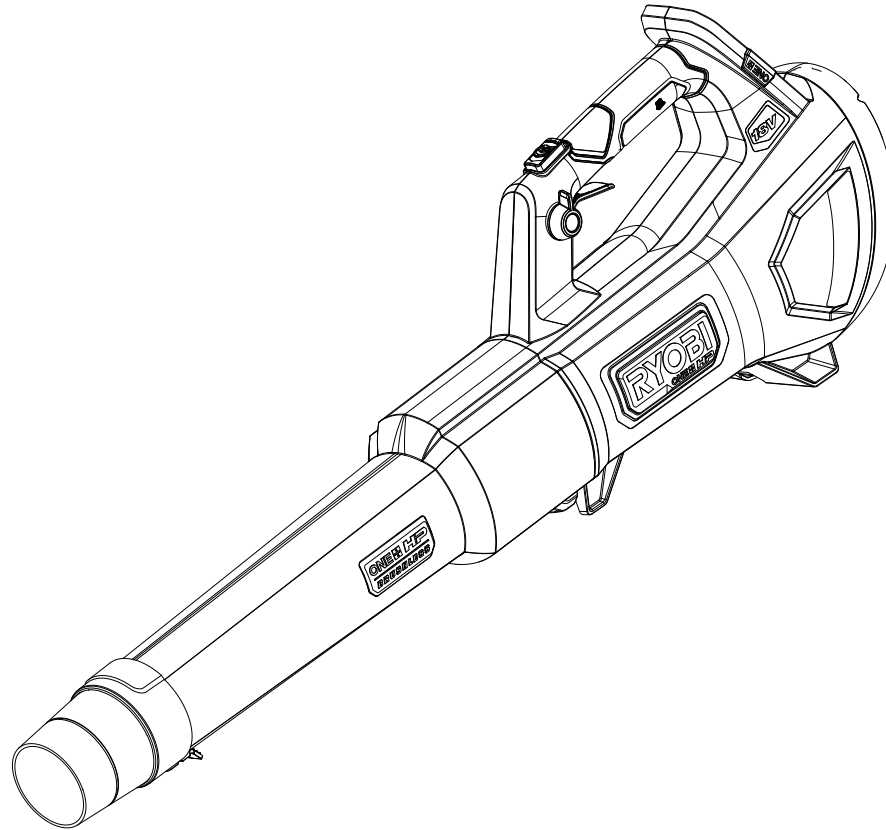

REPAIR SHEET

BRAND RYOBI		DESCRIPTION 18 Volt Brushless Blower
MODEL NO. P21014VNM	MFG. NO. 108723001	

TTI OUTDOOR POWER EQUIPMENT, INC.

P.O. Box 1288, Anderson, SC 29622 ■ 1-800-525-2579 ■ www.ryobitools.com

RYOBI

P21014VNM

P21014VNM

PARTS LIST

KEY NO.	PART NO.	DESCRIPTION	QTY.
1	205645001	Motor Controller and Inlet Bell Assembly (Inc. Key No. 28)	1
2	544537001	Inlet Guard	1
3	661817001	Screw (M4 x 13.5 mm, T15 Torx Pan Hd.)	15
4	660203001	Screw (M3 x 8 mm, Pan Hd.)	5
5	205648001	Grounding Strap Assembly	1
6	205646001	Housing Assembly (Inc. Key Nos. 17-18, 25-27 & 31)	1
7	544540001	Stator Assembly	1
8	205647001	Speed Nozzle Assembly	1
9	544547001	Blower Tube Assembly	1
10	678774009	Flange Lock Nut (M6)	1
11	544546001	Fan	1
12	612854002	Bushing	1
13	660137001	Screw w/Washer (M4 x 12 mm)	4
14	565463001	Rubber Cap	4
15	742667003	Motor	1
16	544719001	Nose Cone	1
17	941110041	Ingestion Icon Label	1

KEY NO.	PART NO.	DESCRIPTION	QTY.
18	941110063	QR Label	1
19	317856001	Trigger and Cruise Control Assembly	1
20	760777001	Signal Switch	1
21	699363001	Spring	1
22	760781001	Push Switch	1
23	636095001	Wave Washer (ID13.7 x OD19.2 x 0.3t)	1
24	635793001	Flat Washer (ID13.5 x OD20 x 2t)	1
25	941110062	Icon Label	1
26	941110064	WHISPER SERIES Logo Label	1
27	941110061	Warning Label	1
28	941110060	Data Label	1
29	660290004	Screw (M3 x 5 mm)	2
30	904063001	Foam	1
31	941097124	dB Label	1
	Not Shown:		
	998000696	Operator's Manual	