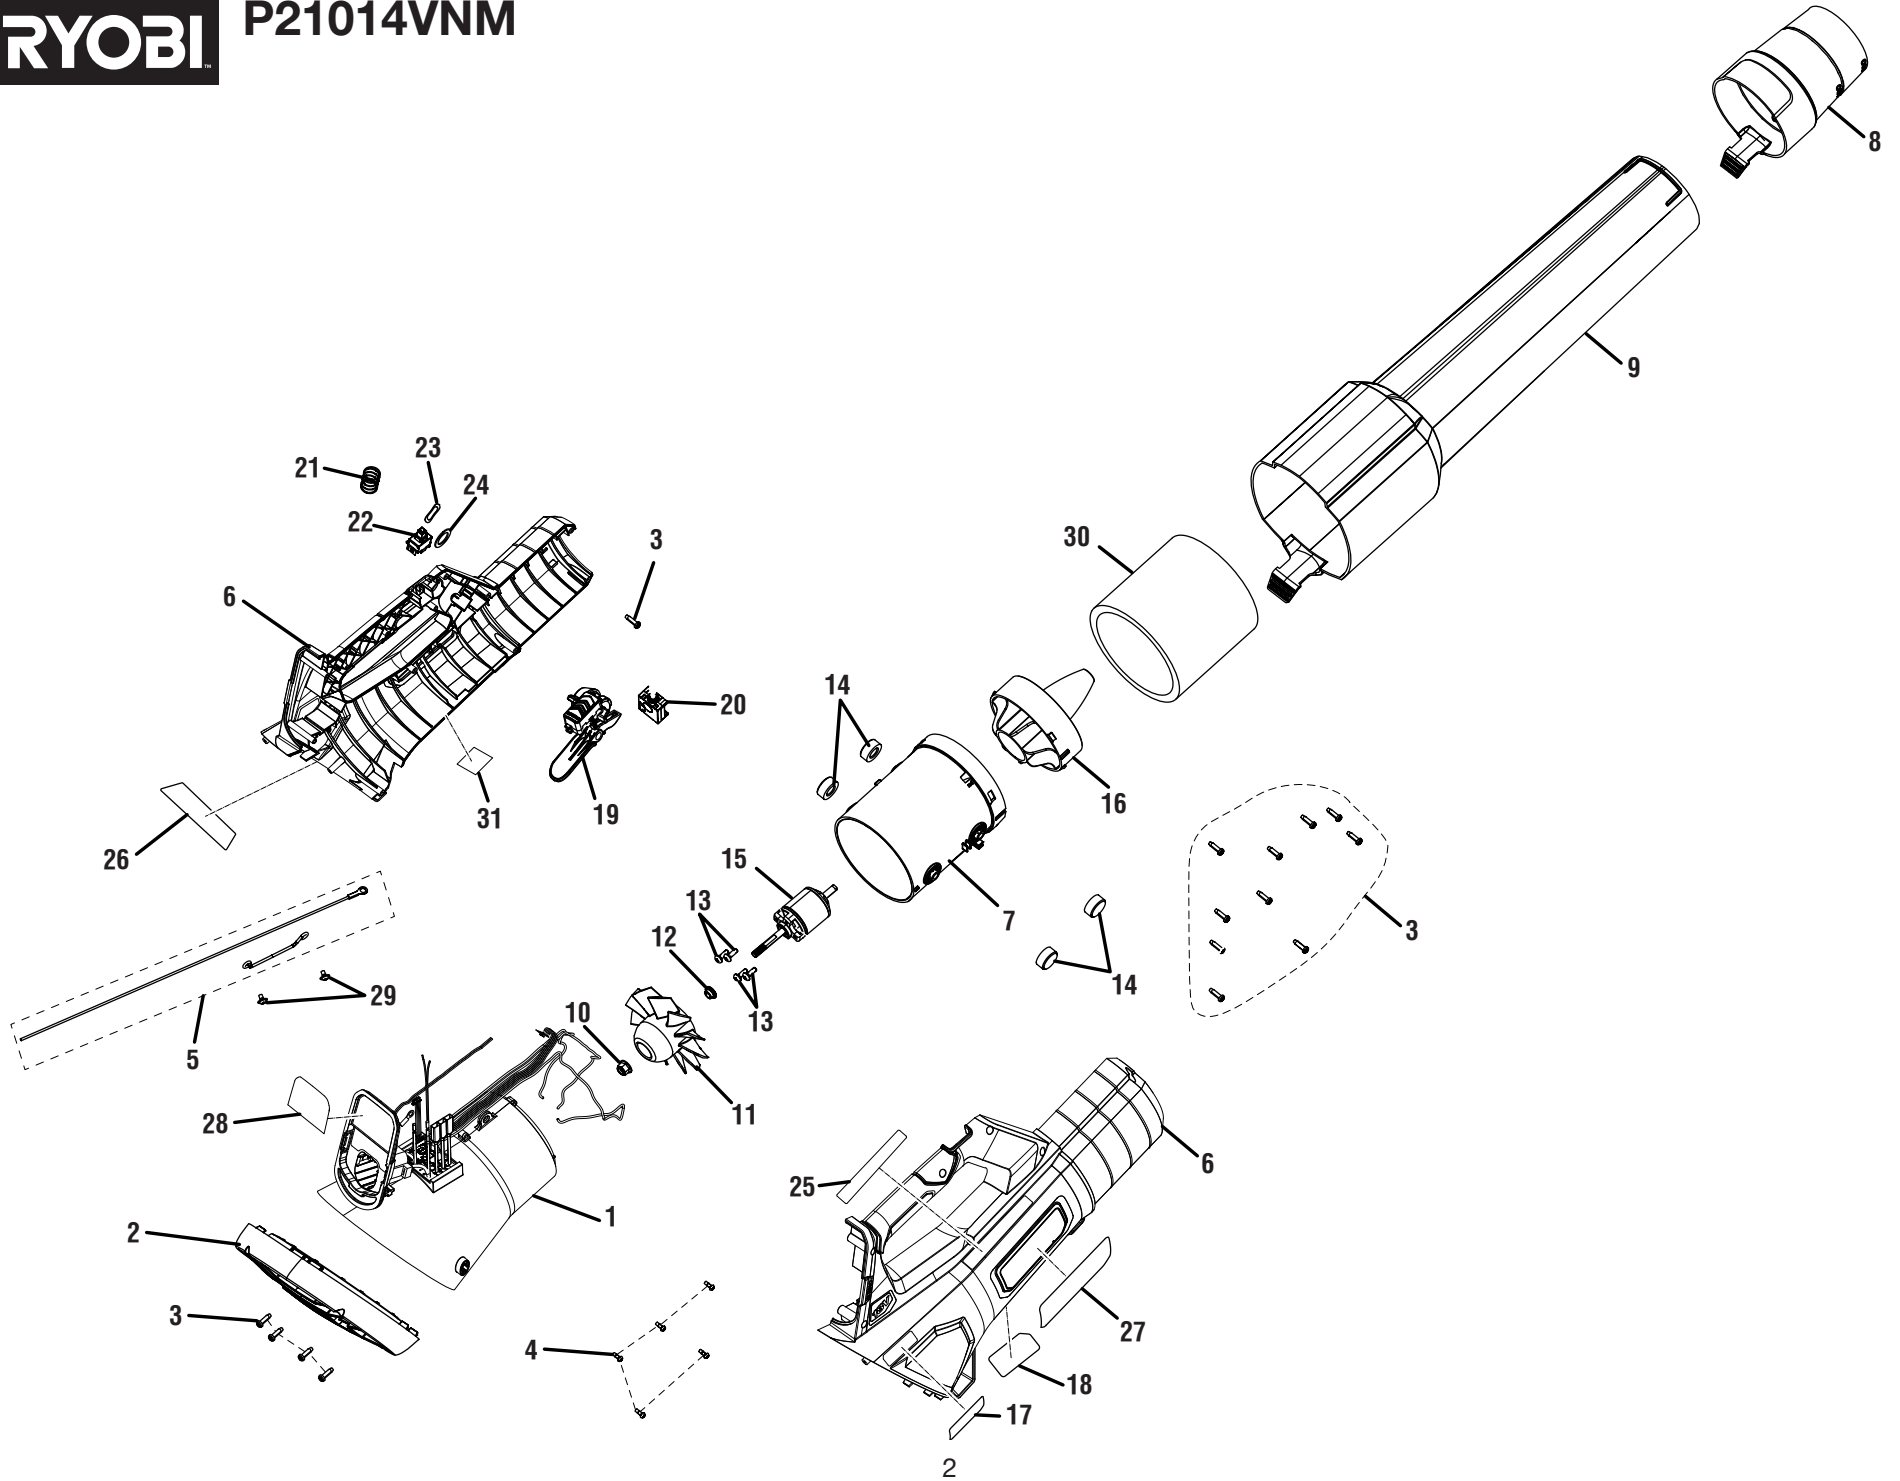

REPAIR SHEET

BRAND RYOBI		DESCRIPTION 18 Volt Brushless Blower
MODEL NO. P21014VNM	MFG. NO. 108723001	

TTI OUTDOOR POWER EQUIPMENT, INC.

P.O. Box 1288, Anderson, SC 29622 ■ 1-800-525-2579 ■ www.ryobitools.com

1-5-22 (Rev:02)

The model number and manufacturing location will be found on a label attached to the product. Always mention this information in all communications regarding this product and when ordering parts.

RYOBI

P21014VNM

P21014VNM

PARTS LIST

KEY NO.	PART NO.	DESCRIPTION	QTY.
1	205645001	Motor Controller and Inlet Bell Assembly (Inc. Key No. 28)	1
2	544537001	Inlet Guard	1
3	661817001	Screw (M4 x 13.5 mm, T15 Torx Pan Hd.)	15
4	660203001	Screw (M3 x 8 mm, Pan Hd.)	5
5	205648001	Grounding Strap Assembly	1
6	205646001	Housing Assembly (Inc. Key Nos. 17-18, 25-27 & 31)	1
7	544540001	Stator Assembly	1
8	205647001	Speed Nozzle Assembly	1
9	544547001	Blower Tube Assembly	1
10	678774009	Flange Lock Nut (M6)	1
11	544546001	Fan	1
12	612854002	Bushing	1
13	660137001	Screw w/Washer (M4 x 12 mm)	4
14	565463001	Rubber Cap	4
15	742667003	Motor	1
16	544719001	Nose Cone	1
17	941110041	Ingestion Icon Label	1

KEY NO.	PART NO.	DESCRIPTION	QTY.
18	941110063	QR Label	1
19	317856001	Trigger and Cruise Control Assembly	1
20	760777001	Signal Switch	1
21	699363001	Spring	1
22	760781001	Push Switch	1
23	636095001	Wave Washer (ID13.7 x OD19.2 x 0.3t)	1
24	635793001	Flat Washer (ID13.5 x OD20 x 2t)	1
25	941110062	Icon Label	1
26	941110064	WHISPER SERIES Logo Label	1
27	941110061	Warning Label	1
28	941110060	Data Label	1
29	660290004	Screw (M3 x 5 mm)	2
30	904063001	Foam	1
31	941097124	dB Label	1
	Not Shown:		
	998000696	Operator's Manual	