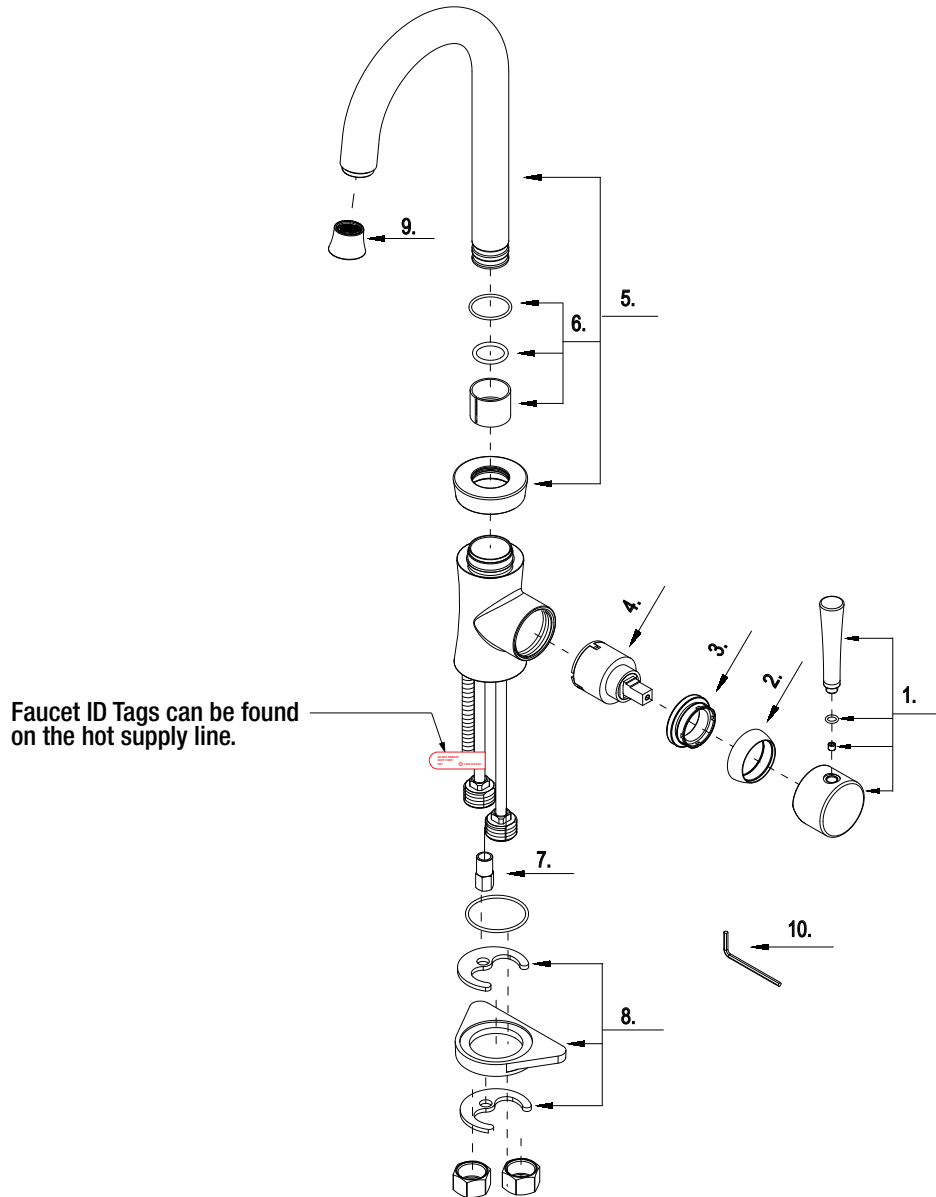

**Glacier Bay Luca Single-Handle
Bar Faucet**

MODEL	SKU#	OMSID	FINISH
FS1A0035BNV	302357336	302357336	Brushed Nickel

Many replacement parts can be purchased online or at your local store. Please use the table below to identify the part SKU number needed, go to HOMEDEPOT.COM, and check for online and store availability. If you can't find the part you are looking for, please call 1-855-HD-GLACIER.

Part	Description	Part #	Internet SKU #	Store SKU#	Part	Description	Part #	Internet SKU #	Store SKU#
1	Metal Handle Assembly	A662592*			6	Spout Seal Kit	A66D066N		
2	Trim Cap	A103205*			7	Lock Nut	A070135		
3	Bonnet Nut	A104002			8	Mounting Hardware	A66D095ZN		
4	Ceramic Disc Cartridge	A507348N-32			9	Aerator	A500911N-52*		
5	Spout Assembly	A666758N*			10	Allen Wrench (H2.5 * 19mmL * 53mmL)	A031000NI		