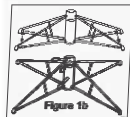

Content :

Reference*	Height	Number of tree parts	Base
CM23483	6FT	7	Metal
CM23484	7FT	10	Metal
CM23485	8FT	11	Metal

\* The reference number is indicated on the carton.

No tools are required for the assembly.

### Before beginning

Check whether all parts have been delivered.

Save the carton box for storing your tree.

NO	A	B	C	D	E
PART LIST					
DESCRIPTION	TREE TOP	UPPER PART	LOWER PART	BASE	POWER LINE RECEIVER AND TRANSFORMER
QTY/PCS	1PC	1PC	1PC	1PC	1PC

### Assembly instructions

1 - Assemble the base on a stable surface, such as indicated on the cardboard packaging.

Unfold the base and insert the screws as indicated in figure 1b.

2 - Insert the trunk in the base as indicated in figure 2.

When the trunk consists of more than one part, begin by inserting into the base (Part D) the part of trunk carrying the longest branches (Part C), and successively to assemble the other parts of trunk (Part B), by ending with the smaller branches (Part A) at the top of the tree