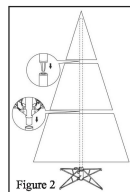

Content :

Reference*	Height	Number of tree parts	Base
CM23483	6FT	7	Metal
CM23484	7FT	10	Metal
CM23485	8FT	11	Metal

\* The reference number is indicated on the carton.

No tools are required for the assembly.

### Before beginning

Check whether all parts have been delivered.

Save the carton box for storing your tree.

NO	A	B	C	D	E
PART LIST					
DESCRIPTION	TREE TOP	UPPER PART	LOWER PART	BASE	POWER LINE RECEIVER AND TRANSFORMER
QTY/PCS	1PC	1PC	1PC	1PC	1PC

### Assembly instructions

1 - Assemble the base on a stable surface, such as indicated on the cardboard packaging.

Unfold the base and insert the screws as indicated in figure 1b.

2 - Insert the trunk in the base as indicated in figure 2.

When the trunk consists of more than one part, begin by inserting into the base (Part D) the part of trunk carrying the longest branches (Part C), and successively to assemble the other parts of trunk (Part B), by ending with the smaller branches (Part A) at the top of the tree