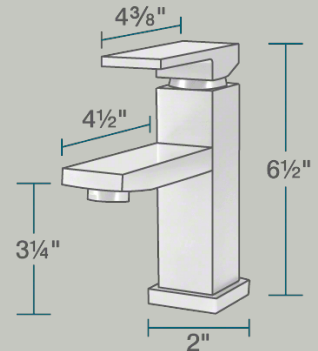

720-C Vessel Faucet

Bathroom Faucets

Our bathroom faucets come in an array of styles to compliment your home. Both centerset and widespread installation faucets are available in four distinct finishes. All of our faucets have solid brass waterway construction and ceramic cartridges, making for a faucet that will stand the test of time. One or two handled faucets are available to fit your personal preferences and style.

- 2" x 4 1/2" x 6 1/2"
- 1-Hole Installation
- Ceramic Disc Cartridge
- Completely Pressure Tested
- ADA Approved
- Constructed of Lead-Free Materials
- Complies with NSF Standards
- SDWA Compliant
- Water Sense Certified
- cUPC Certified (Uniform Plumbing Code)
- Lifetime Warranty
- Chrome Finish