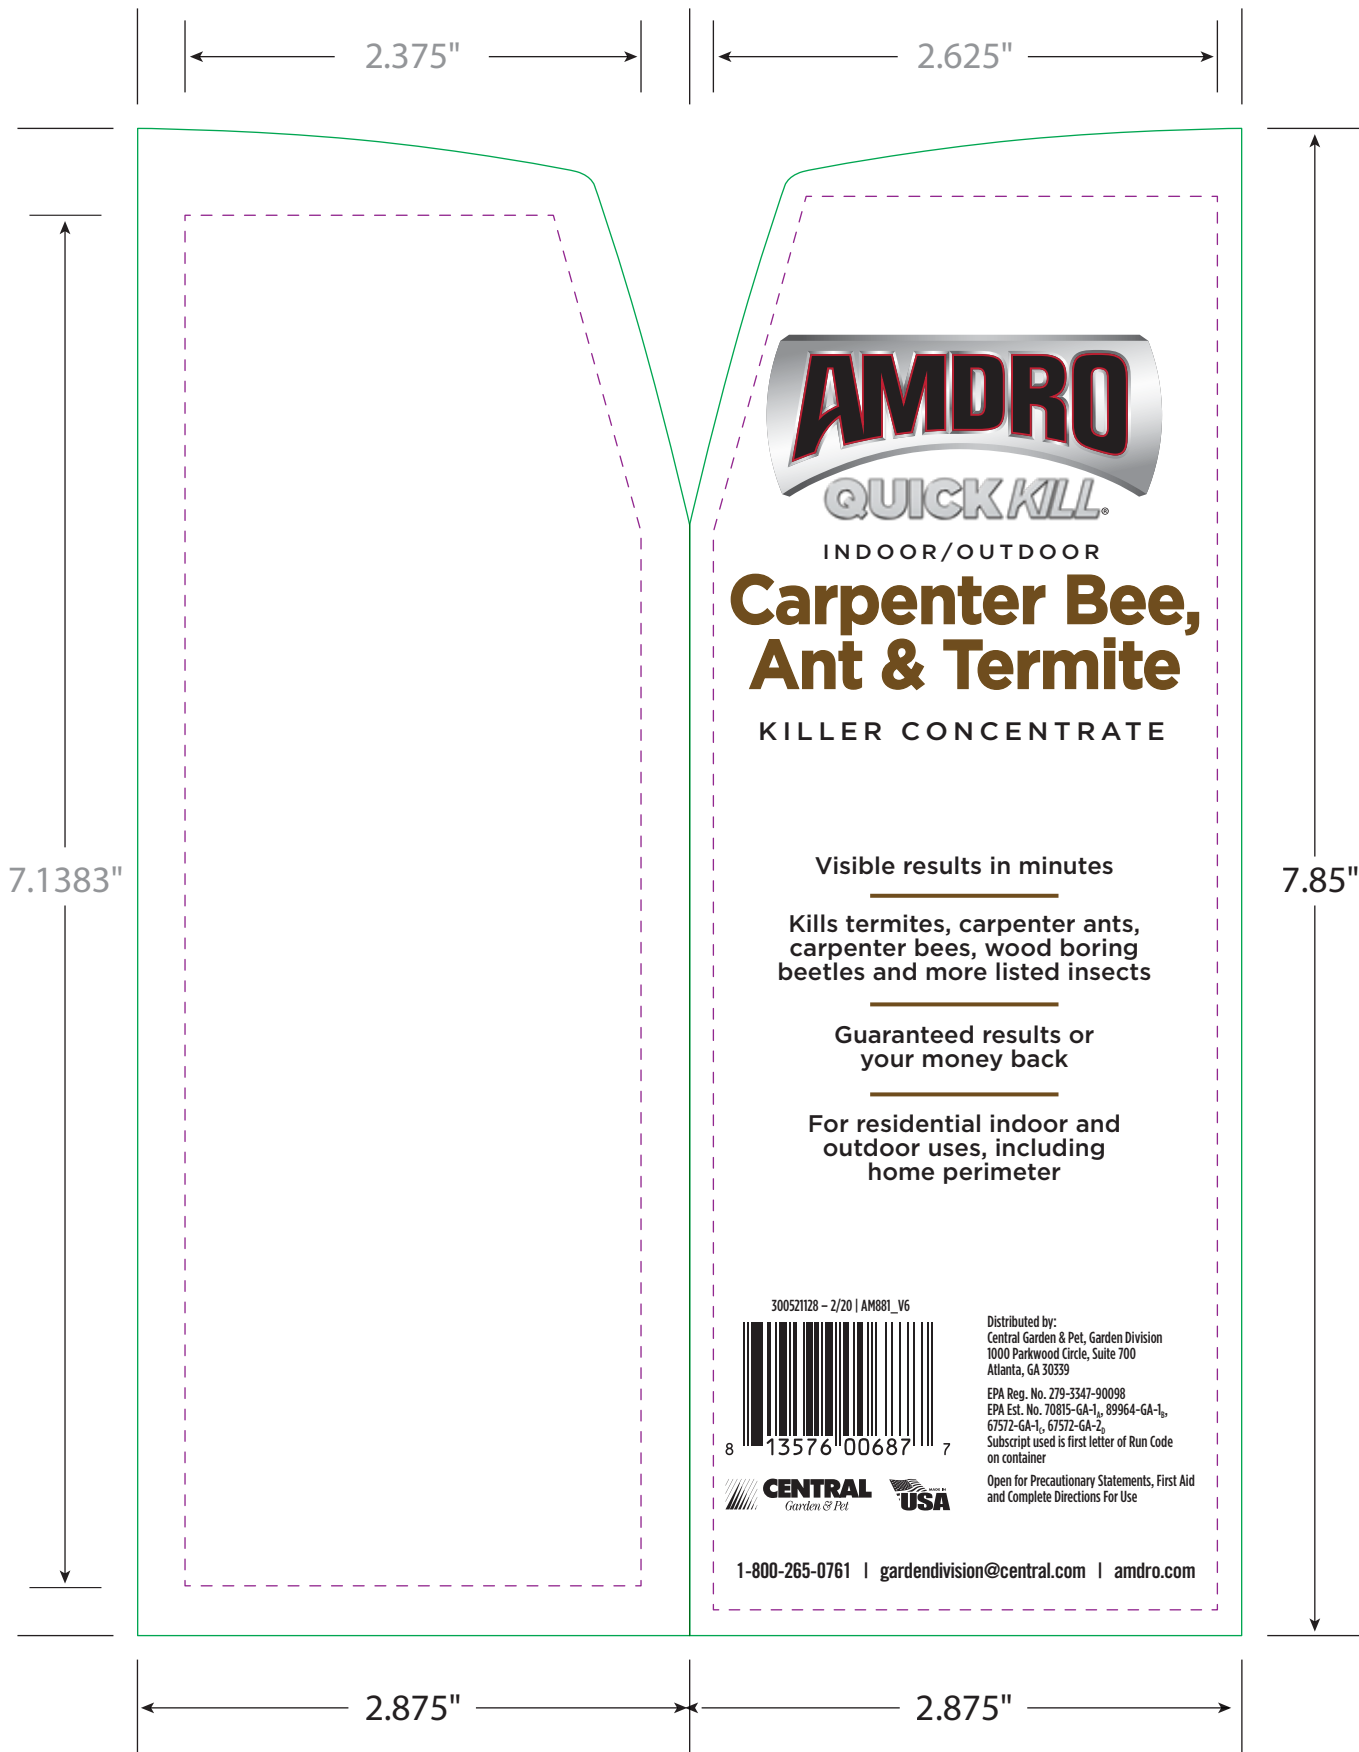

FRONT LABEL

	Description: Sevin 32 oz. Front label		NOTES	LEGEND
	Supplied for: Central Garden & Pet	File No.: T00635	Measurements are in inches.	 Copy Image Area
	Finished Size: 7.85" (H) x 4.3" (W)	Supersedes: N/A		 Cut/Fold Lines
	Date: 6 / 16 / 15	Supplied By: CCL Label Memphis		
	Application: Illustrator CS6	Prepared By: JW		

BASE LABEL

	Supplied for: Central Garden & Pet	File No.: T00636	Measurements are in inches. The total number of pages must be divisible by four (4). The maximum number of pages is sixty (60).	 Copy Image Area  Base Cut/Fold Lines  Book Cut/Fold Lines
	Finished Size: 7.85" (H) x 3.625" (W)	Supercedes: N/A		
	Date: 6 / 16 / 15	Supplied By: CCL Label Memphis		
	Application: Illustrator CS6	Prepared By: JW		

BOOKLET OUTSIDE

**NOTE: The total number of pages must be divisible by four (4).
The number of pages for this book is up to forty (40) pages.**

	Supplied for: Central Garden & Pet	File No.: T00636	Measurements are in inches.	 Copy Image Area  Base Cut/Fold Lines  Book Cut/Fold Lines
	Finished Size: 7.85" (H) x 3.625" (W)	Supersedes: N/A	The total number of pages must be divisible by four (4).	
	Date: 6 / 16 / 15	Supplied By: CCL Label Memphis	The maximum number of pages is sixty (60).	
	Application: Illustrator CS6	Prepared By: JW		

BOOKLET INSIDE

**NOTE: The total number of pages must be divisible by four (4).
The number of pages for this book is up to forty (40) pages.**

	Supplied for: Central Garden & Pet	File No.: T00636	Measurements are in inches. The total number of pages must be divisible by four (4). The maximum number of pages is sixty (60).	Copy Image Area Base Cut/Fold Lines Book Cut/Fold Lines
	Finished Size: 7.85" (H) x 3.625" (W)	Supercedes: N/A		
	Date: 6 / 16 / 15	Supplied By: CCL Label Memphis		
	Application: Illustrator CS6	Prepared By: JW		