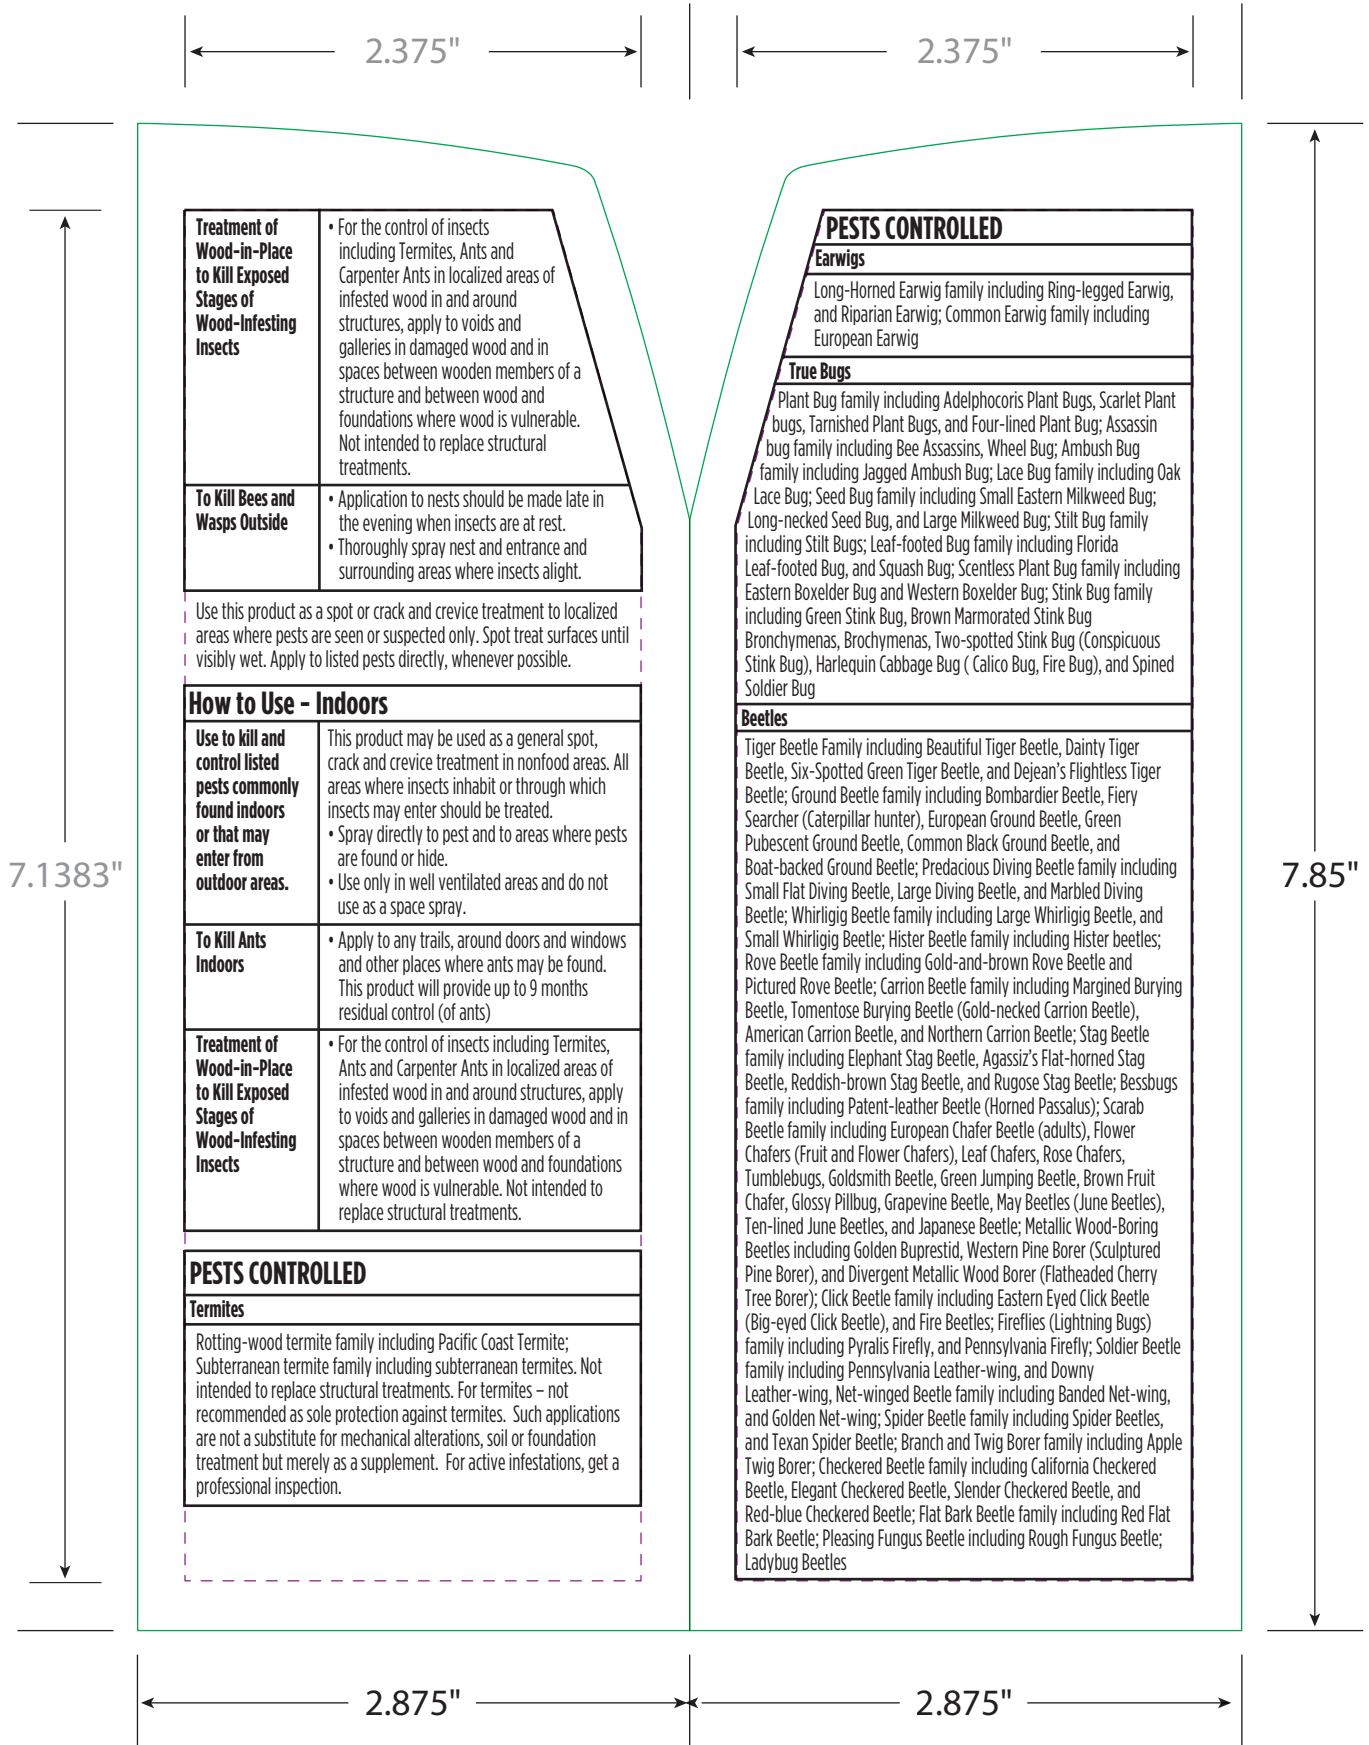

BOOKLET INSIDE

**NOTE: The total number of pages must be divisible by four (4).
The number of pages for this book is up to forty (40) pages.**

	Supplied for: Central Garden & Pet	File No.: T00636	Measurements are in inches.	Copy Image Area Base Cut/Fold Lines Book Cut/Fold Lines
	Finished Size: 7.85" (H) x 3.625" (W)	Supercedes: N/A	The total number of pages must be divisible by four (4).	
	Date: 6 / 16 / 15	Supplied By: CCL Label Memphis	The maximum number of pages is sixty (60).	
	Application: Illustrator CS6	Prepared By: JW