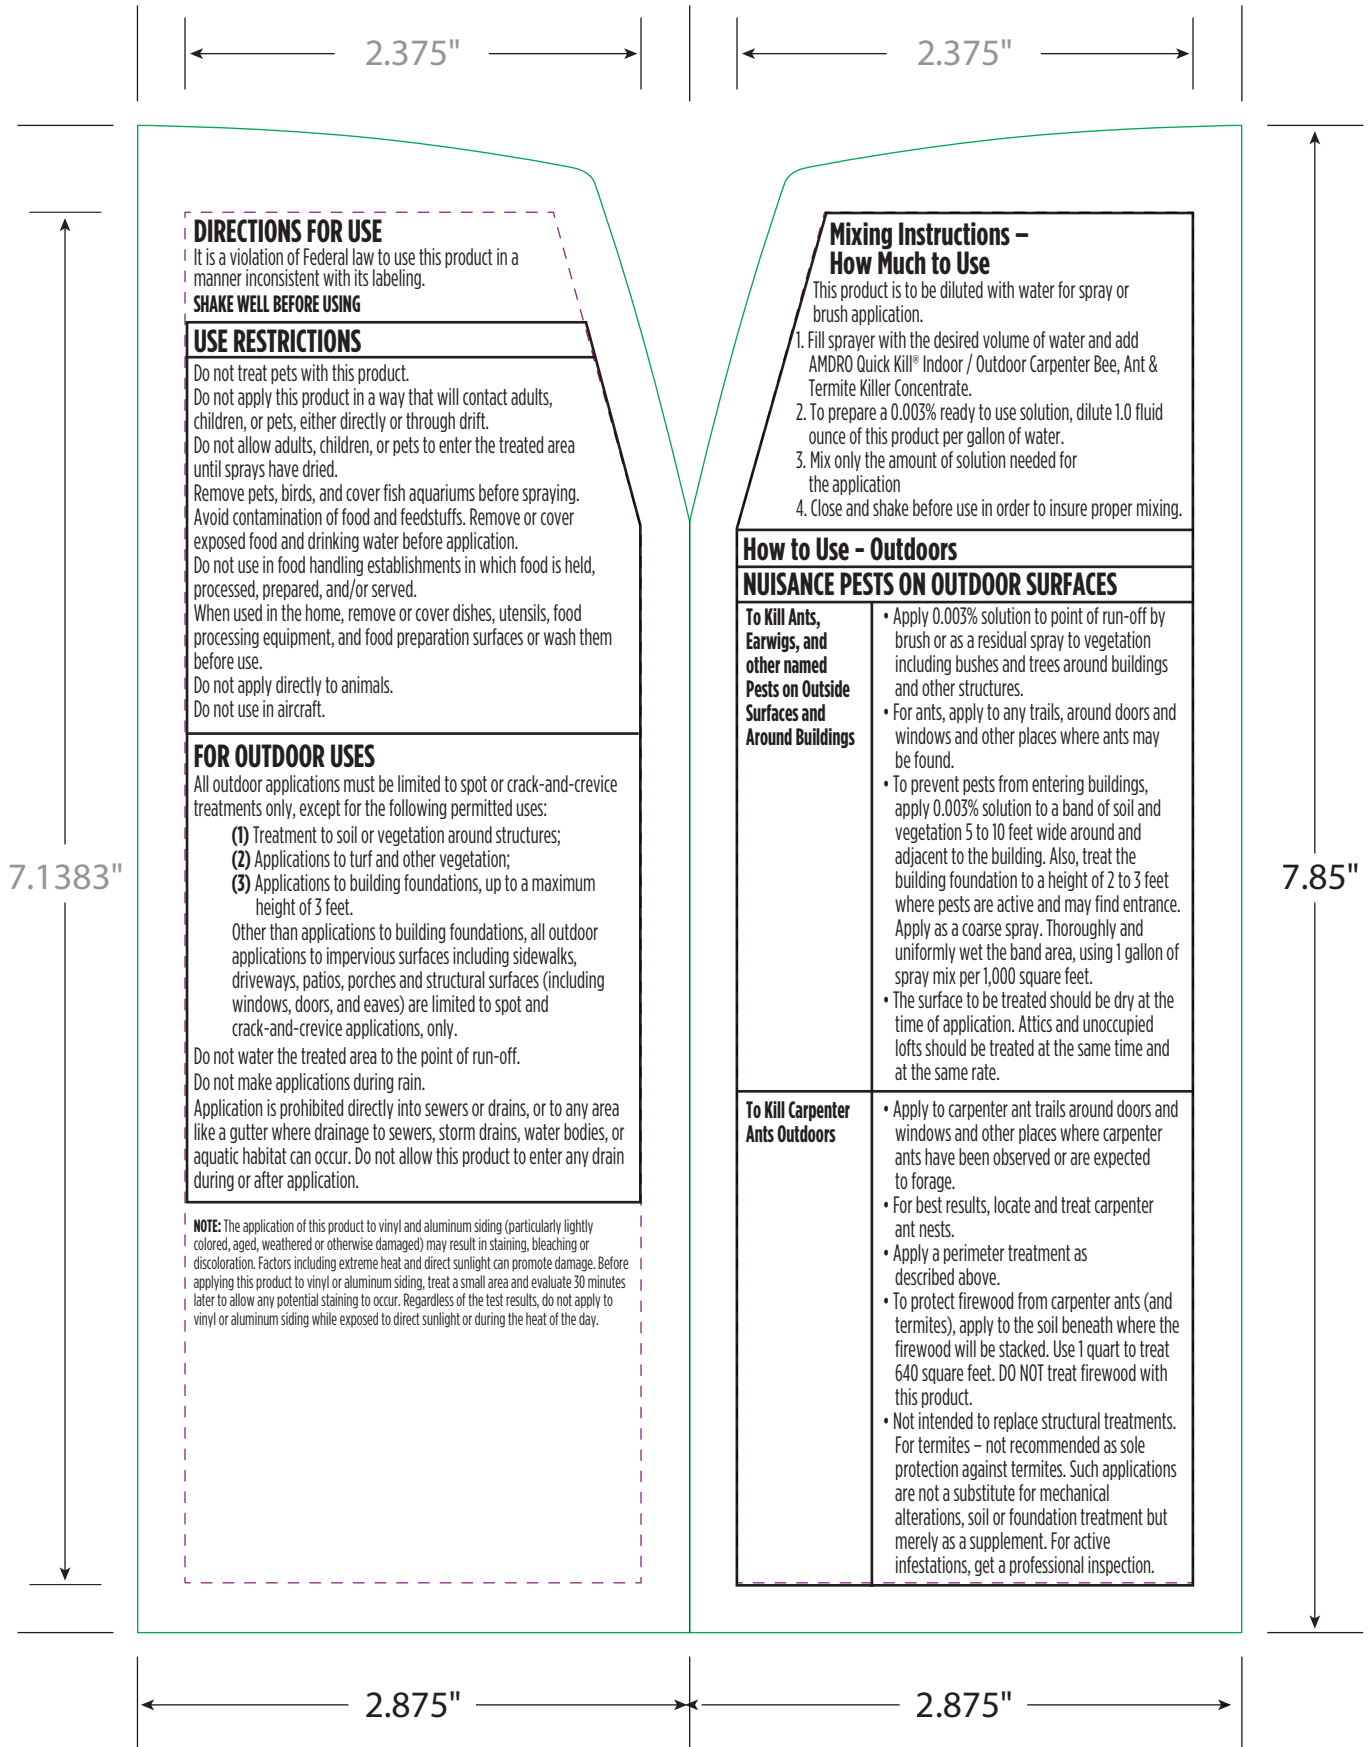

FRONT LABEL

	Description: Sevin 32 oz. Front label		NOTES	LEGEND
	Supplied for: Central Garden & Pet	File No.: T00635	Measurements are in inches.	 Copy Image Area
	Finished Size: 7.85" (H) x 4.3" (W)	Supersedes: N/A		 Cut/Fold Lines
	Date: 6 / 16 / 15	Supplied By: CCL Label Memphis		
	Application: Illustrator CS6	Prepared By: JW		

BASE LABEL

	Supplied for: Central Garden & Pet	File No.: T00636	Measurements are in inches. The total number of pages must be divisible by four (4). The maximum number of pages is sixty (60).	 Copy Image Area  Base Cut/Fold Lines  Book Cut/Fold Lines
	Finished Size: 7.85" (H) x 3.625" (W)	Supercedes: N/A		
	Date: 6 / 16 / 15	Supplied By: CCL Label Memphis		
	Application: Illustrator CS6	Prepared By: JW		

BOOKLET OUTSIDE

**NOTE: The total number of pages must be divisible by four (4).
The number of pages for this book is up to forty (40) pages.**

	Supplied for: Central Garden & Pet	File No.: T00636	Measurements are in inches.	 Copy Image Area  Base Cut/Fold Lines  Book Cut/Fold Lines
	Finished Size: 7.85" (H) x 3.625" (W)	Supersedes: N/A	The total number of pages must be divisible by four (4).	
	Date: 6 / 16 / 15	Supplied By: CCL Label Memphis	The maximum number of pages is sixty (60).	
	Application: Illustrator CS6	Prepared By: JW		

BOOKLET INSIDE

**NOTE: The total number of pages must be divisible by four (4).
The number of pages for this book is up to forty (40) pages.**

	Supplied for: Central Garden & Pet	File No.: T00636	Measurements are in inches. The total number of pages must be divisible by four (4). The maximum number of pages is sixty (60).	Copy Image Area Base Cut/Fold Lines Book Cut/Fold Lines
	Finished Size: 7.85" (H) x 3.625" (W)	Supercedes: N/A		
	Date: 6 / 16 / 15	Supplied By: CCL Label Memphis		
	Application: Illustrator CS6	Prepared By: JW		