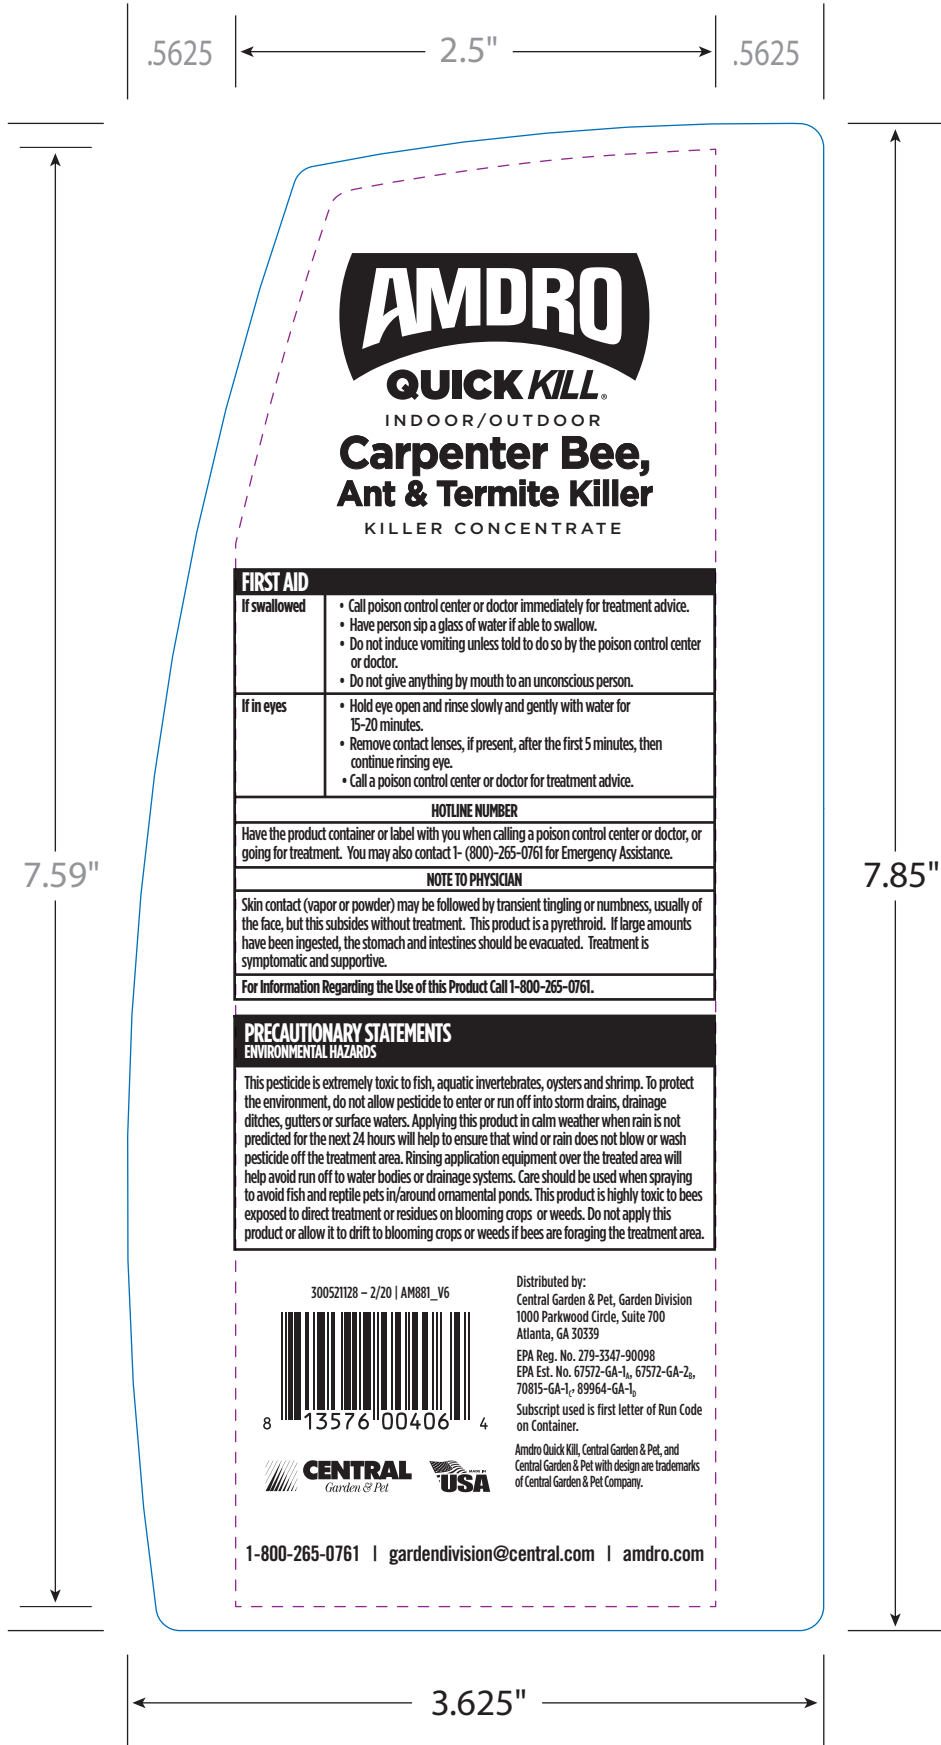

FRONT LABEL

	Description: Sevin 32 oz. Front label		NOTES	LEGEND
	Supplied for: Central Garden & Pet	File No.: T00635	Measurements are in inches.	 Copy Image Area
	Finished Size: 7.85" (H) x 4.3" (W)	Supersedes: N/A		 Cut/Fold Lines
	Date: 6 / 16 / 15	Supplied By: CCL Label Memphis		
	Application: Illustrator CS6	Prepared By: JW		

BASE LABEL

	Supplied for: Central Garden & Pet	File No.: T00636	Measurements are in inches. The total number of pages must be divisible by four (4). The maximum number of pages is sixty (60).	 Copy Image Area  Base Cut/Fold Lines  Book Cut/Fold Lines
	Finished Size: 7.85" (H) x 3.625" (W)	Supercedes: N/A		
	Date: 6 / 16 / 15	Supplied By: CCL Label Memphis		
	Application: Illustrator CS6	Prepared By: JW		

BOOKLET OUTSIDE

**NOTE: The total number of pages must be divisible by four (4).
The number of pages for this book is up to forty (40) pages.**

	Supplied for: Central Garden & Pet	File No.: T00636	Measurements are in inches.	 Copy Image Area  Base Cut/Fold Lines  Book Cut/Fold Lines
	Finished Size: 7.85" (H) x 3.625" (W)	Supersedes: N/A	The total number of pages must be divisible by four (4).	
	Date: 6 / 16 / 15	Supplied By: CCL Label Memphis	The maximum number of pages is sixty (60).	
	Application: Illustrator CS6	Prepared By: JW		

BOOKLET INSIDE

**NOTE: The total number of pages must be divisible by four (4).
The number of pages for this book is up to forty (40) pages.**

	Supplied for: Central Garden & Pet	File No.: T00636	Measurements are in inches. The total number of pages must be divisible by four (4). The maximum number of pages is sixty (60).	Copy Image Area Base Cut/Fold Lines Book Cut/Fold Lines
	Finished Size: 7.85" (H) x 3.625" (W)	Supercedes: N/A		
	Date: 6 / 16 / 15	Supplied By: CCL Label Memphis		
	Application: Illustrator CS6	Prepared By: JW		