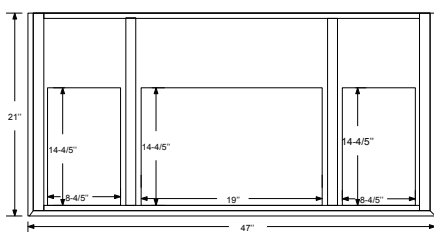

Dimensions

Front

Back

Side

Top

Features:

- Solid Wood & Hardwood Construction
- 9 Soft-close Drawers
- 2 Soft-close Doors
- Brushed nickel hardware
- Adjustable leg levelers
- cUPC Undermount Basin

Dimensions:

- 48"×22"×34.5" (With Top)
- 47"×21"×33.5" (Vanity Only)

Vanity Finish:

- White (W)
- Sapphire Gray (SG)

Countertop:

- Italian carrara white marble (CW)

Certification:

CARB P2

Countertop & Sink

Dimensions:

Countertop: 48"×22"×0.78"

Rectangle undermount basin: 20.1"×15.2"×7.5"