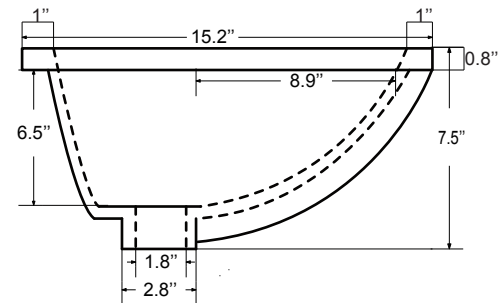

Dimensions

Front

Back

Side

Top

Features:

- Solid Wood & Hardwood Construction
- 9 Soft-close Drawers
- 2 Soft-close Doors
- Brushed nickel hardware
- Adjustable leg levelers
- cUPC Undermount Basin

Dimensions:

- 48"×22"×34.5" (With Top)
- 47"×21"×33.5" (Vanity Only)

Vanity Finish:

- White (W)
- Sapphire Gray (SG)

Countertop:

- Italian carrara white marble (CW)

Certification:

CARB P2

Countertop & Sink

Dimensions:

Countertop: 48"×22"×0.78"

Rectangle undermount basin: 20.1"×15.2"×7.5"