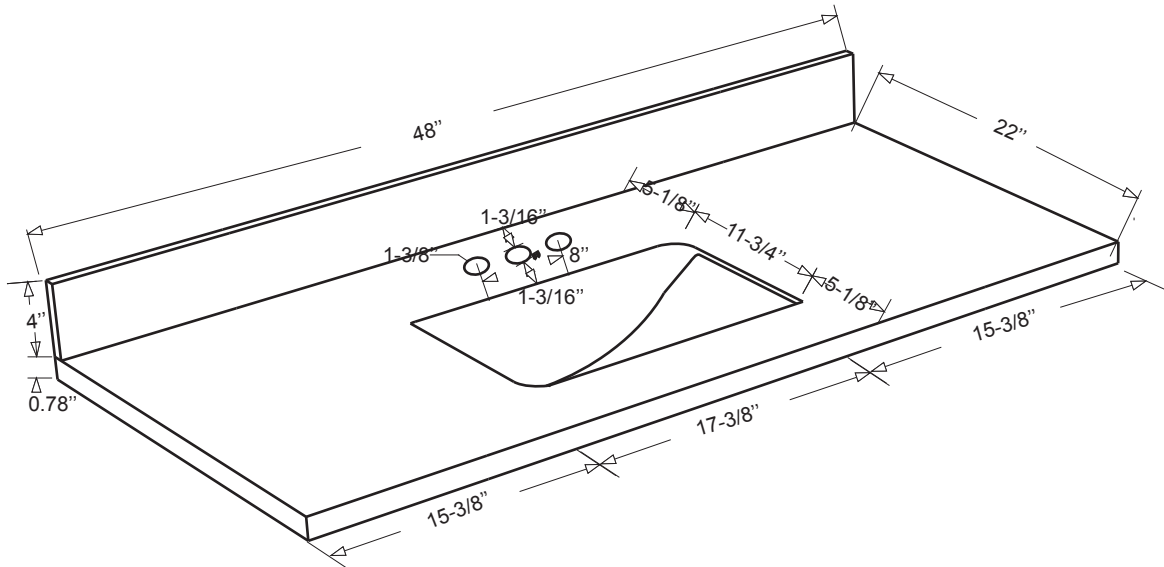

Dimensions

Front

Back

Side

Top

Features:

- Solid Wood & Hardwood Construction
- 9 Soft-close Drawers
- 2 Soft-close Doors
- Brushed nickel hardware
- Adjustable leg levelers
- cUPC Undermount Basin

Dimensions:

- 48"×22"×34.5" (With Top)
- 47"×21"×33.5" (Vanity Only)

Vanity Finish:

- White (W)
- Sapphire Gray (SG)

Countertop:

- Italian carrara white marble (CW)

Certification:

CARB P2

Countertop & Sink

Dimensions:

Countertop: 48"×22"×0.78"

Rectangle undermount basin: 20.1"×15.2"×7.5"