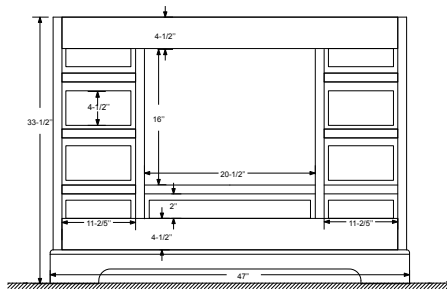

Dimensions

Front

Back

Side

Top

Features:

- Solid Wood & Hardwood Construction
- 9 Soft-close Drawers
- 2 Soft-close Doors
- Brushed nickel hardware
- Adjustable leg levelers
- cUPC Undermount Basin

Dimensions:

- 48"×22"×34.5" (With Top)
- 47"×21"×33.5" (Vanity Only)

Vanity Finish:

- White (W)
- Sapphire Gray (SG)

Countertop:

- Italian carrara white marble (CW)

Certification:

CARB P2

Countertop & Sink

Dimensions:

Countertop: 48"×22"×0.78"

Rectangle undermount basin: 20.1"×15.2"×7.5"