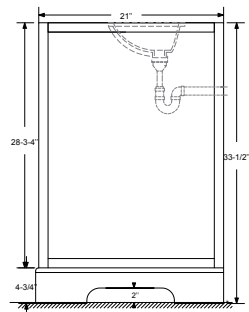

Dimensions

Front

Back

Side

Top

Features:

- Solid Wood & Hardwood Construction
- 9 Soft-close Drawers
- 2 Soft-close Doors
- Brushed nickel hardware
- Adjustable leg levelers
- cUPC Undermount Basin

Dimensions:

- 48"×22"×34.5" (With Top)
- 47"×21"×33.5" (Vanity Only)

Vanity Finish:

- White (W)
- Sapphire Gray (SG)

Countertop:

- Italian carrara white marble (CW)

Certification:

CARB P2

Countertop & Sink

Dimensions:

Countertop: 48"×22"×0.78"

Rectangle undermount basin: 20.1"×15.2"×7.5"