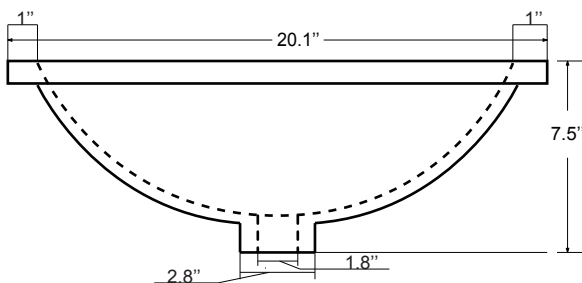

Dimensions

Front

Back

Side

Top

Features:

- Solid Wood & Hardwood Construction
- 9 Soft-close Drawers
- 2 Soft-close Doors
- Brushed nickel hardware
- Adjustable leg levelers
- cUPC Undermount Basin

Dimensions:

- 48"×22"×34.5" (With Top)
- 47"×21"×33.5" (Vanity Only)

Vanity Finish:

- White (W)
- Sapphire Gray (SG)

Countertop:

- Italian carrara white marble (CW)

Certification:

CARB P2

Countertop & Sink

Dimensions:

Countertop: 48"×22"×0.78"

Rectangle undermount basin: 20.1"×15.2"×7.5"