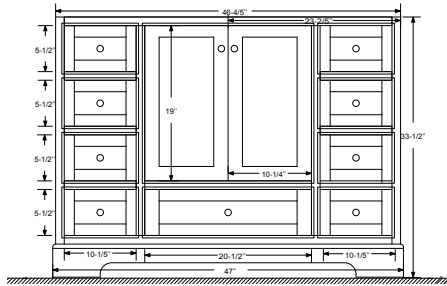

Dimensions

Front

Back

Side

Top

Features:

- Solid Wood & Hardwood Construction
- 9 Soft-close Drawers
- 2 Soft-close Doors
- Brushed nickel hardware
- Adjustable leg levelers
- cUPC Undermount Basin

Dimensions:

- 48"×22"×34.5" (With Top)
- 47"×21"×33.5" (Vanity Only)

Vanity Finish:

- White (W)
- Sapphire Gray (SG)

Countertop:

- Italian carrara white marble (CW)

Certification:

CARB P2

Countertop & Sink

Dimensions:

Countertop: 48"×22"×0.78"

Rectangle undermount basin: 20.1"×15.2"×7.5"