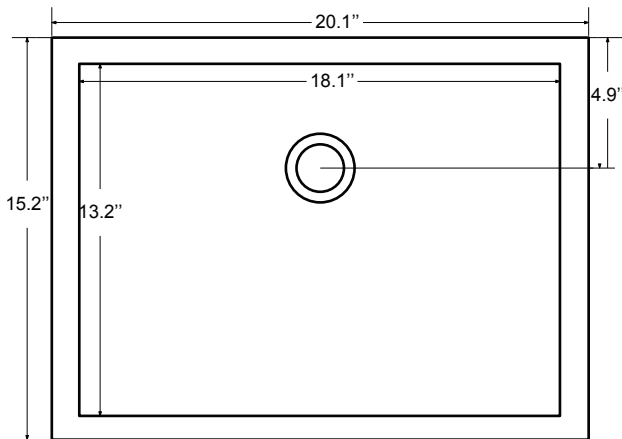

Dimensions

Front

Back

Side

Top

Features:

- Solid Wood & Hardwood Construction
- 9 Soft-close Drawers
- 2 Soft-close Doors
- Brushed nickel hardware
- Adjustable leg levelers
- cUPC Undermount Basin

Dimensions:

- 48"×22"×34.5" (With Top)
- 47"×21"×33.5" (Vanity Only)

Vanity Finish:

- White (W)
- Sapphire Gray (SG)

Countertop:

- Italian carrara white marble (CW)

Certification:

CARB P2

Countertop & Sink

Dimensions:

Countertop: 48"×22"×0.78"

Rectangle undermount basin: 20.1"×15.2"×7.5"