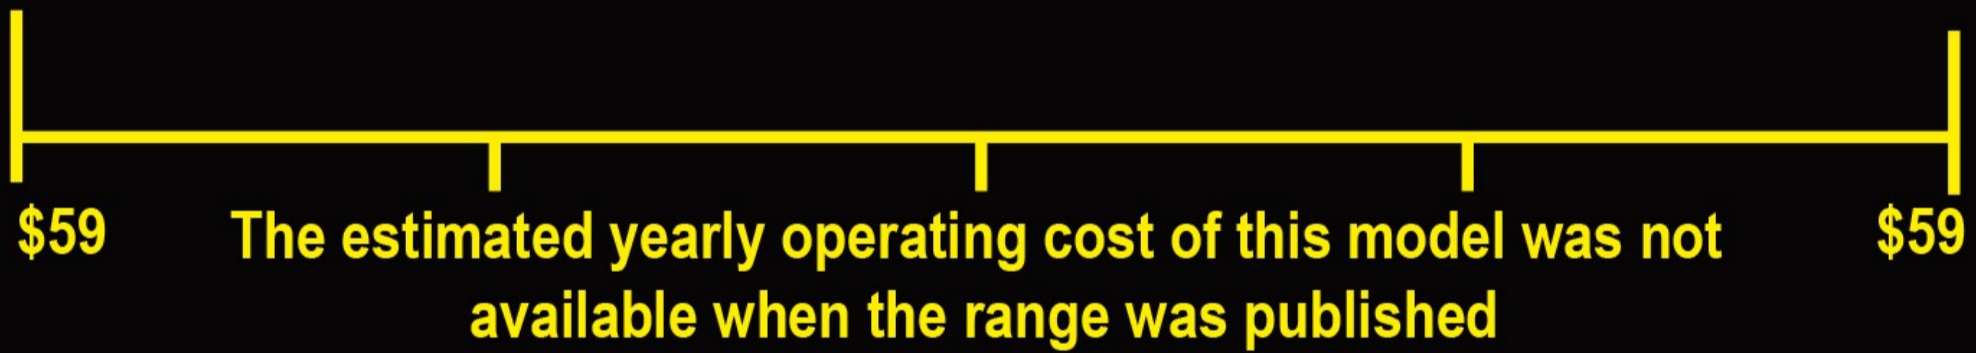

Estimated Yearly Energy Cost

$42