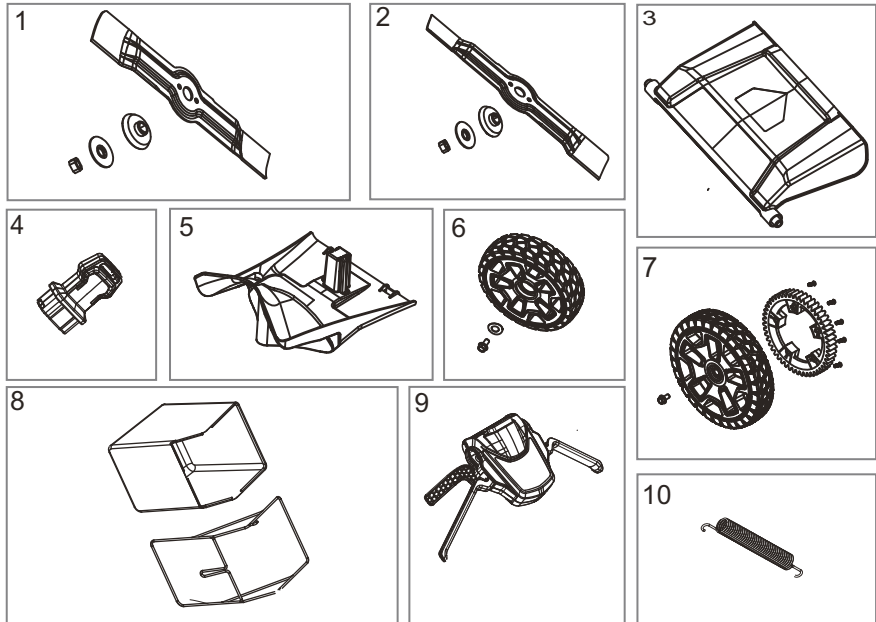

## 13 EXPLODED VIEW

No.	Part No.	Qty	Description
1	R0201876-00	1	High lift blade A assembly kit
2	R0201877-00	1	High lift blade B assembly kit
3	RB341072376	1	Rear shield
4	RB341472376	1	Safety key
5	R0200864-00	1	Mulch plug kit
6	R0200662-00	1	Front wheel assembly
7	R0200744-00	1	Rear wheel assembly
8	R0200865-00	1	Grass catcher assembly
9	R0201878-00	1	Upper control assembly
10	R0200867-00	1	Height adjustment spring