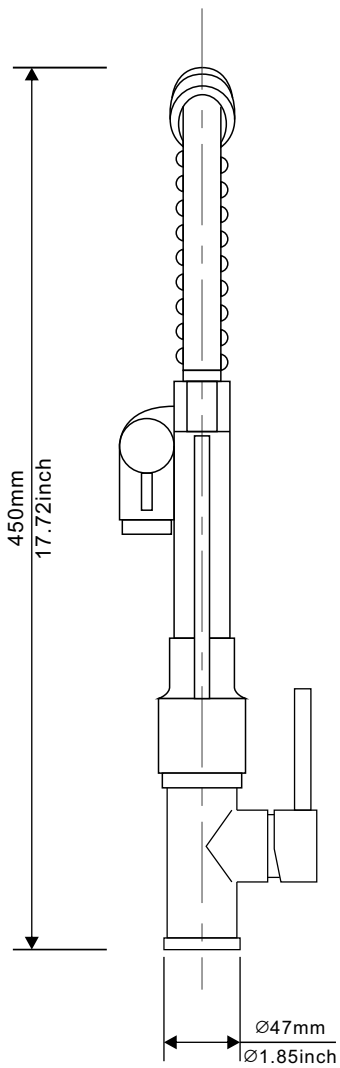

**BWE**  
BEST WATER EXPERIENCE

Required Hole Size Of Your  
Bathroom Sink: MinØ32-MaxØ35mm  
(MinØ1.26-MaxØ1.38)inch

Three Holes✓

One Hole✓