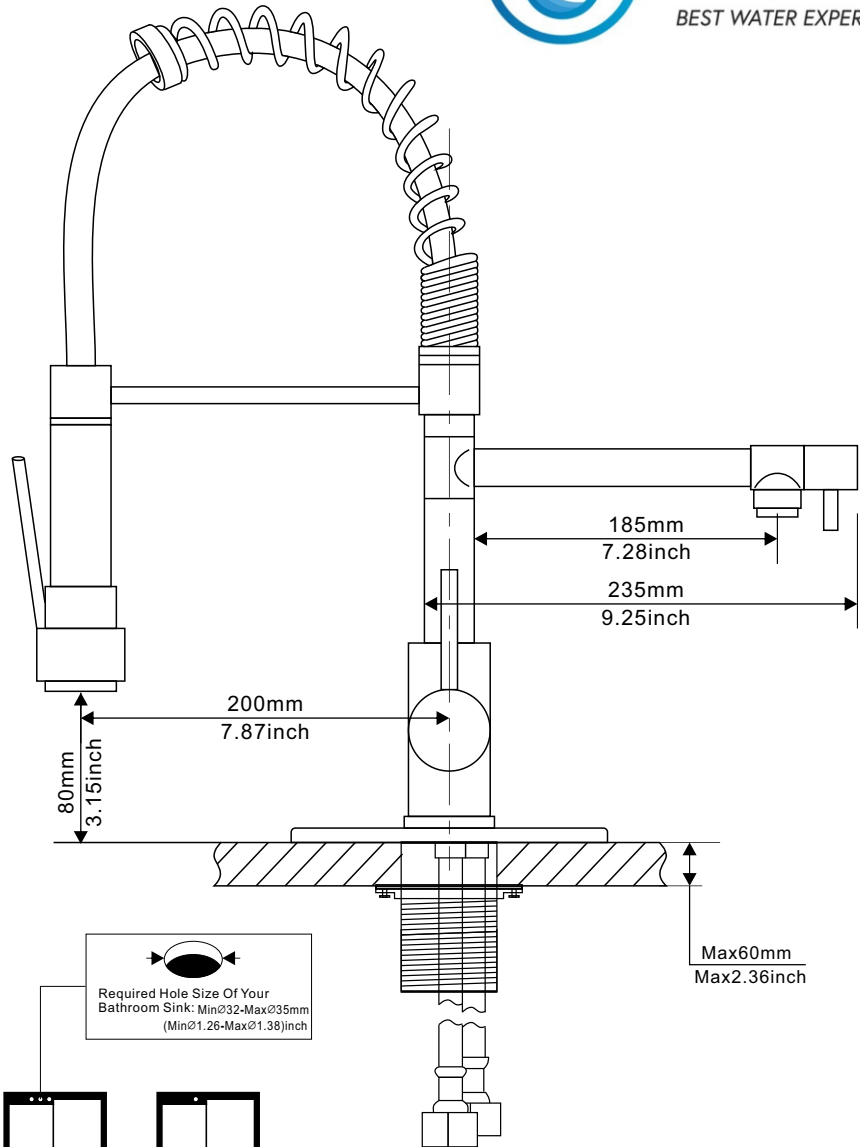

**BWE**  
BEST WATER EXPERIENCE

Required Hole Size Of Your  
Bathroom Sink: MinØ32-MaxØ35mm  
(MinØ1.26-MaxØ1.38)inch

Three Holes✓

One Hole✓