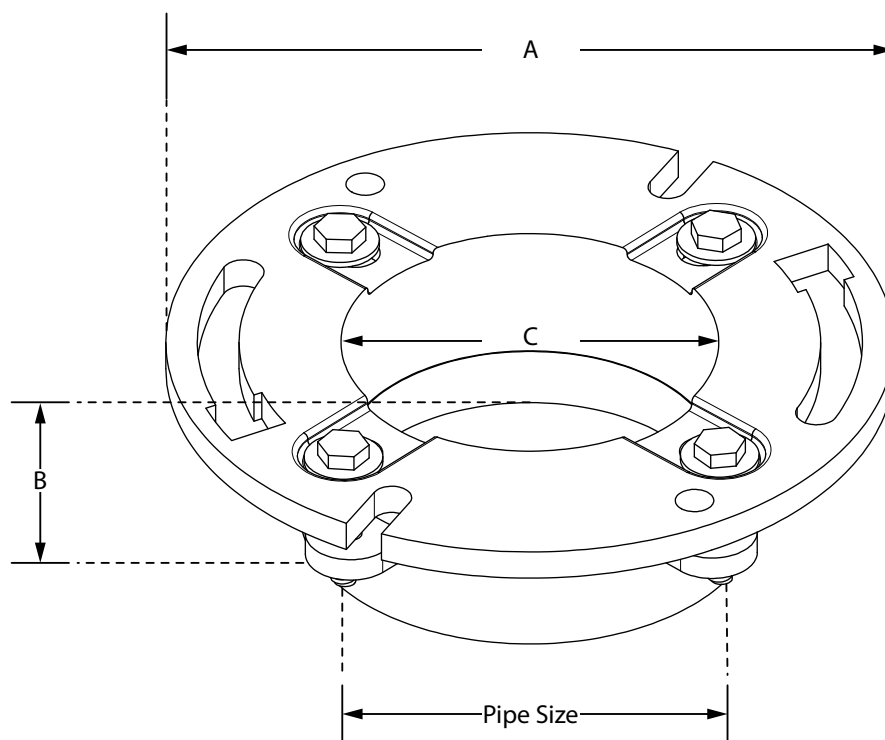

## CODE BLUE NO CAULK CLOSET FLANGE

- Four stainless bolts and washers
- Neoprene gasket meets ASTM C564
- Ideal for both repair and new construction
- Easy to install- reduces installation time by 80%
- Push over cast iron or plastic pipe, anchor to floor and tighten bolts

Part No.	Pipe Size	A	B	C
C40320	3.00"	7.00"	2.00"	3.75"
C40420	4.00"	7.38"	2.00"	4.75"
C40430	4.00"	7.38"	3.00"	4.75"
C40440	4.00"	7.38"	4.00"	4.88"