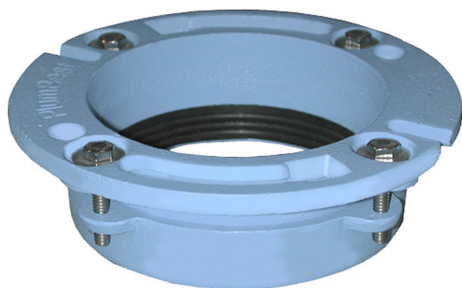

## CODE BLUE NO CAULK CLOSET FLANGE

- Four stainless bolts and washers
- Neoprene gasket meets ASTM C564
- Ideal for both repair and new construction
- Easy to install- reduces installation time by 80%
- Push over cast iron or plastic pipe, anchor to floor and tighten bolts

Part No.	Pipe Size	A	B	C
C40320	3.00"	7.00"	2.00"	3.75"
C40420	4.00"	7.38"	2.00"	4.75"
C40430	4.00"	7.38"	3.00"	4.75"
C40440	4.00"	7.38"	4.00"	4.88"