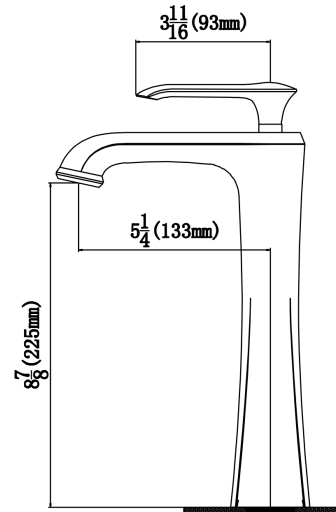

Karran bathroom faucets are designed to look beautiful and function flawlessly. Made using the highest quality, long-lasting components, each faucet will provide years of trouble-free use. This faucet is simple to install with its single hole mounting design, and comes in a variety of elegant, durable finishes that will complement your bathroom décor. Single lever flow and temperature control makes it very simple to operate. Consider one of these faucets the perfect choice for any residential or commercial bathroom project.

Series:	Bathroom Faucet Collection
Material:	Lead-free brass
Installation Type:	Single hole deck mount
Configuration / Style:	Single lever
Finish:	Durable PVD
Overall Height:	11-5/8"
Spout Reach:	5-1/4"
Spout Height:	8-7/8"
Accessories Included:	Pop-up drain
Finishes Available:	Stainless steel, chrome, matte black, oil-rubbed bronze

KBF412C

PROJECT INFORMATION

PROJECT: _____

CONTACT: _____

DATE: _____

NOTES: _____

_____

_____

APPROVAL:

We reserve the right to update product specifications without notice. Please visit karran.com for the most current specification sheets. All dimensions are accurate to 1/4". REV 05-2022