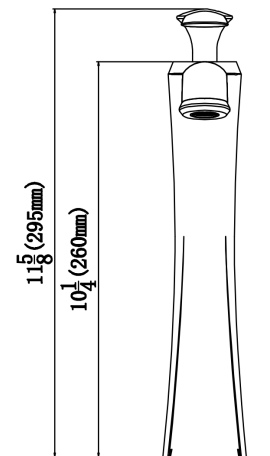

PROJECT INFORMATION

PROJECT: _____

CONTACT: _____

DATE: _____

NOTES: _____

_____

_____

APPROVAL:

We reserve the right to update product specifications without notice. Please visit karran.com for the most current specification sheets. All dimensions are accurate to 1/4". REV 05-2022