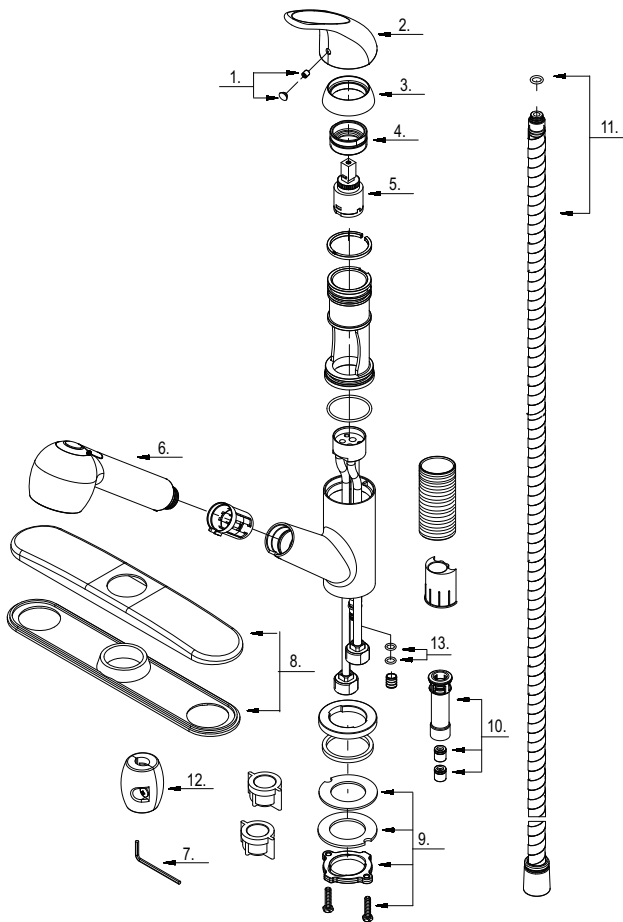

## Features:

- Metal lever handle
- Ceramic cartridge
- Pull-out spray
- 1 or 3 hole installation
- Water saving aerator
- 8" center distance

**10307**  
**Chrome Finish**  
**With Pull-out Spray**

**10308**  
**Brushed Nickel Finish**  
**With Pull-out Spray**

1	Index Button - Hot/Cold
2	Metal Handle
3	Trim Cap
4	Locking Nut
5	Ceramic Disc Cartridge
6	Spray Head
7	Hex Wrench (H2.5 * 19 mm L * 53 mm L)
8	Cover Plate & Putty Plate
9	Mounting Hardware Assembly
10	Shank Adaptor Assembly
11	Spray Hose
12	Weight
13	O-Ring Set( 1/4" ID * 3/8" OD)