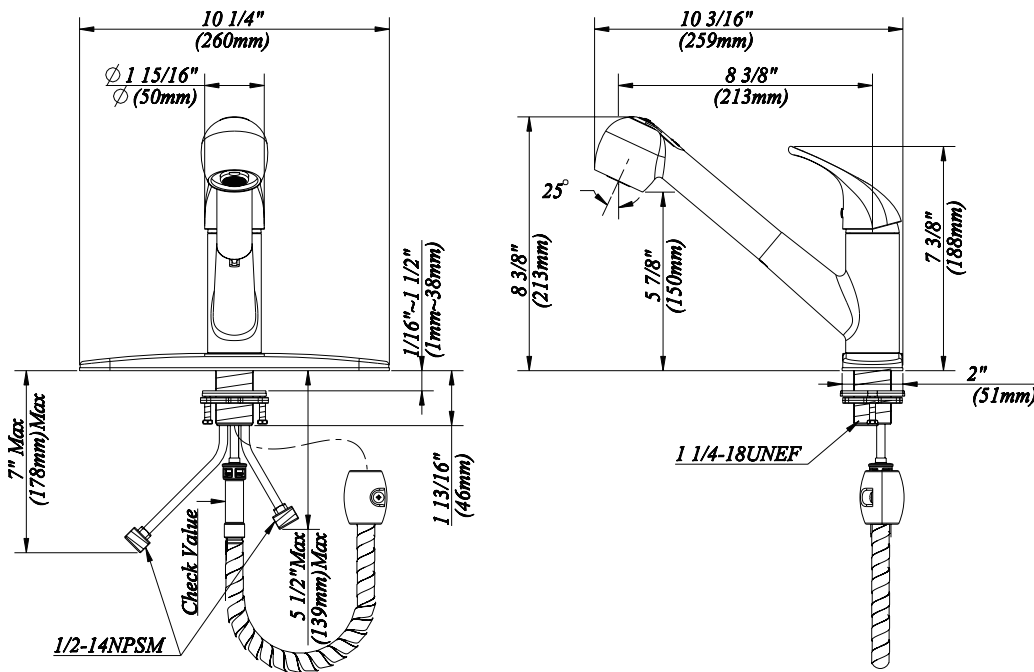

## Features:

- Metal lever handle
- Ceramic cartridge
- Pull-out spray
- 1 or 3 hole installation
- Water saving aerator
- 8" center distance

**10307**  
**Chrome Finish**  
**With Pull-out Spray**

**10308**  
**Brushed Nickel Finish**  
**With Pull-out Spray**

1	Index Button - Hot/Cold
2	Metal Handle
3	Trim Cap
4	Locking Nut
5	Ceramic Disc Cartridge
6	Spray Head
7	Hex Wrench (H2.5 * 19 mm L * 53 mm L)
8	Cover Plate & Putty Plate
9	Mounting Hardware Assembly
10	Shank Adaptor Assembly
11	Spray Hose
12	Weight
13	O-Ring Set( 1/4" ID * 3/8" OD)